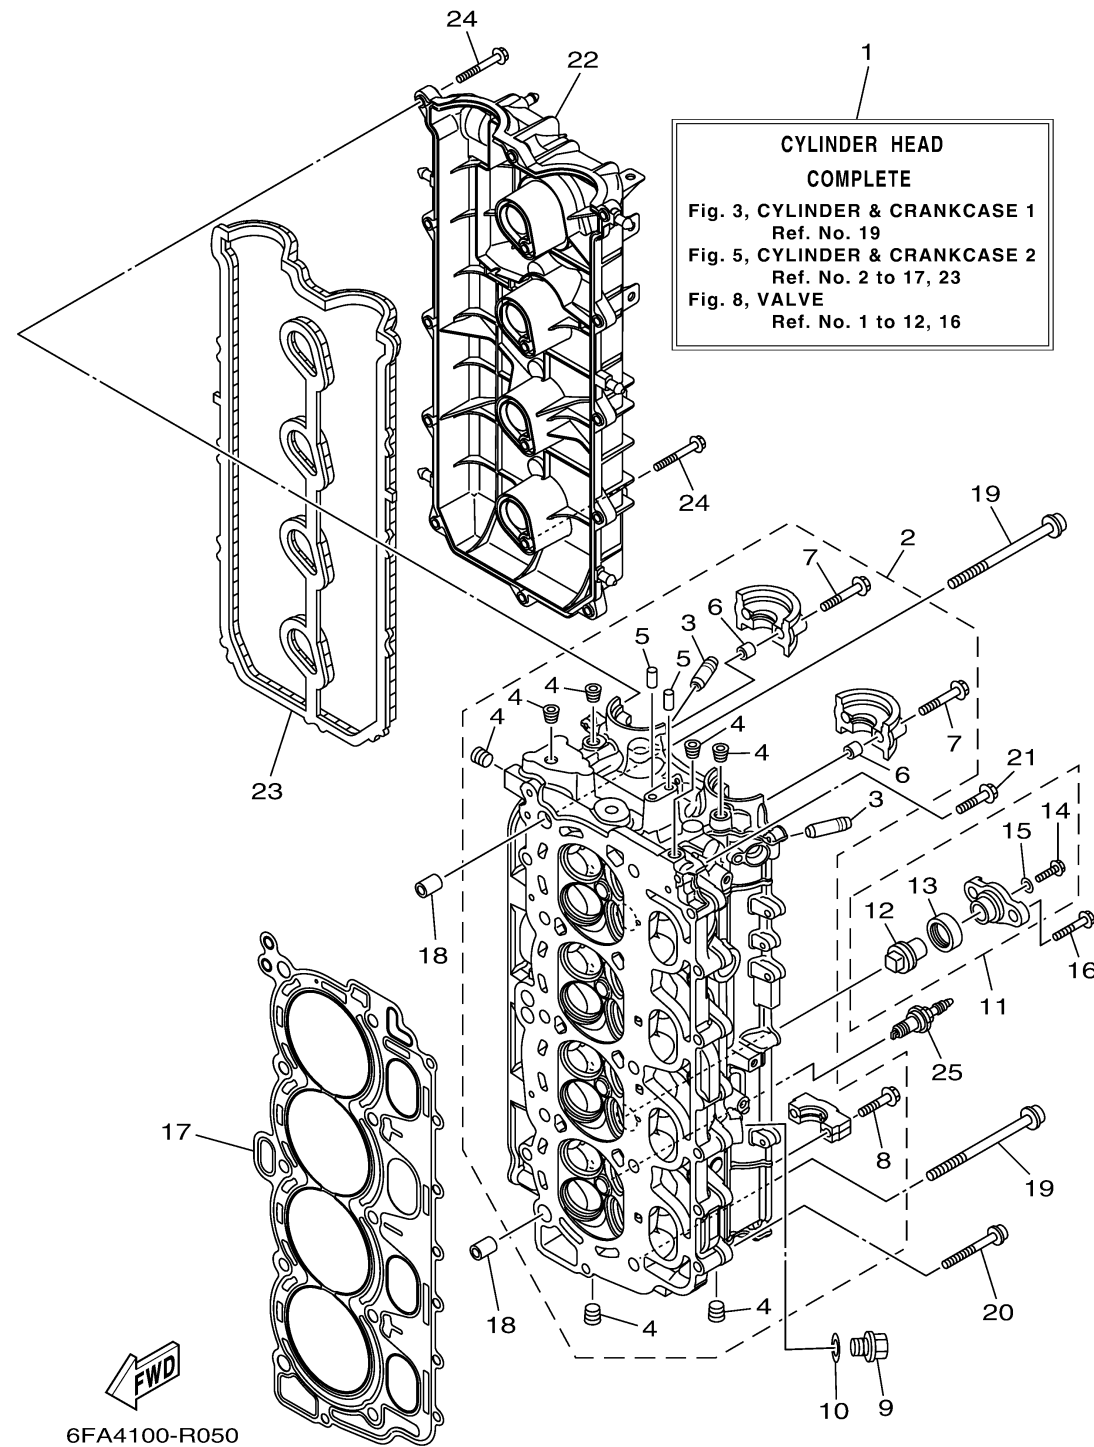

CYLINDER CRANKCASE 2

Ref No.	Part Number	Description	Qty	Remarks
1	6FA-W009A-05-9S	CYLINDER HEAD COMPLETE	1	
2	6FA-11110-02-9S	CYLINDER HEAD ASSY	1	
3	6DA-11133-10-00	. .GUIDE, VALVE 1	16	
4	90344-51019-00	. .PLUG, TAPER SCREW	7	
5	93606-12019-00	. .PIN, DOWEL	2	
6	91809-08006-00	. .PIN, DOWEL	4	
7	90119-07001-00	. .BOLT, WITH WASHER	4	
8	90119-07234-00	. .BOLT, WITH WASHER	16	
9	90340-14M06-00	PLUG, STRAIGHT SCREW	1	
10	90430-14115-00	.GASKET	1	
11	6ML-11301-00-00	ANODE COVER ASSY	2	
12	6ML-11325-00-00	. .ANODE	1	
13	67F-11328-01-00	. .GROMMET, ANODE	1	
14	90105-06M07-00	. .BOLT, FLANGE	1	
15	90430-06M03-00	. .GASKET	1	
16	95D95-08025-00	BOLT, FLANGE DEEP RECESS	4	
17	6DA-11181-00-00	.GASKET, CYLINDER HEAD 1	1	
18	90387-11005-00	COLLAR	2	
19	90149-11001-00	SCREW	10	
20	90105-08175-00	BOLT, FLANGE	8	

CONTINUED ON NEXT FRAME >