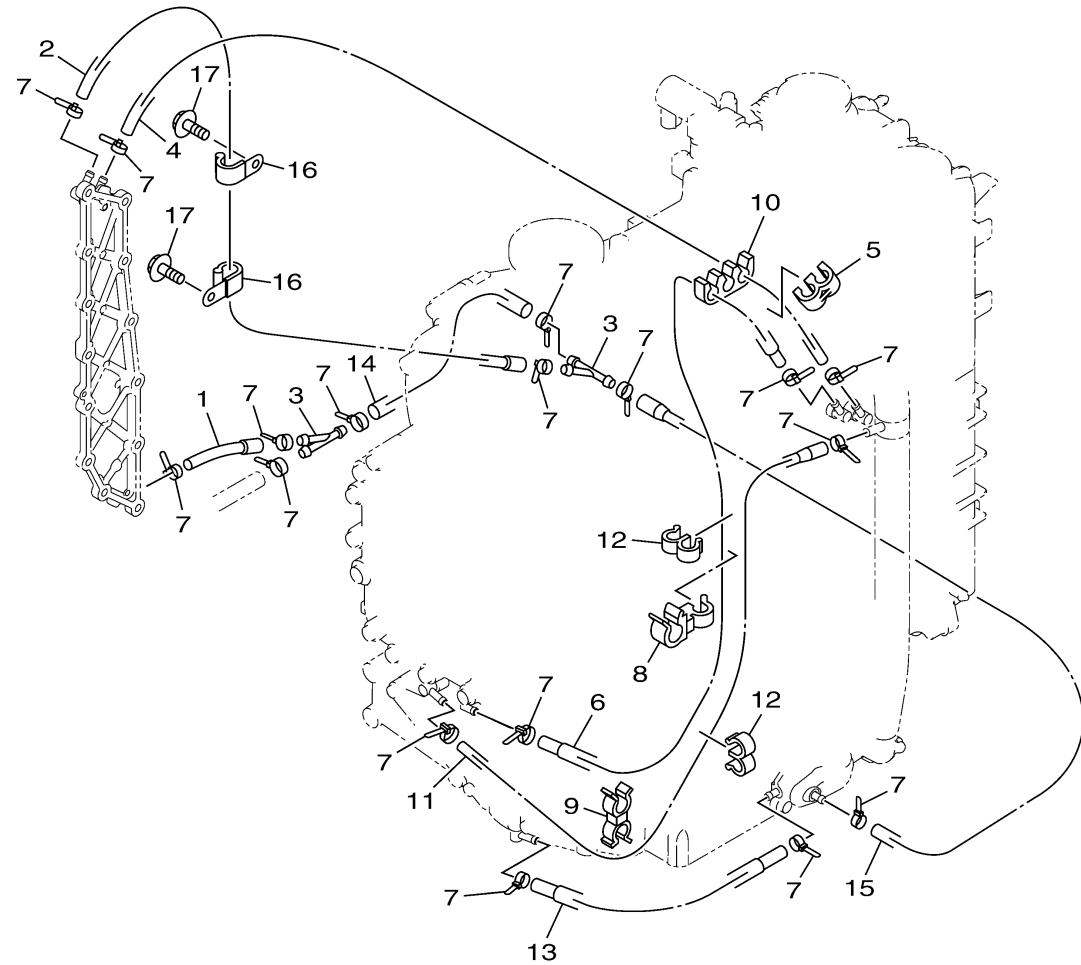

CYLINDER CRANKCASE 4

Ref No.	Part Number	Description	Qty	Remarks
1	6DA-12576-00-00	HOSE 1	1	
2	6DA-12589-00-00	HOSE 6	1	
3	6CE-24377-00-00	PIPE, JOINT 2	2	
4	90445-09008-00	HOSE (L470)	1	
5	90464-09M21-00	CLAMP	1	
6	6DA-12578-00-00	HOSE 3	1	
7	90465-11M10-00	.CLAMP	17	
8	90464-12010-00	CLAMP	1	
9	90464-09142-00	CLAMP	1	
10	90464-09020-00	CLAMP	1	
11	6DA-12579-00-00	HOSE 4	1	
12	90464-09M31-00	CLAMP	2	
13	6DA-12552-00-00	HOSE 8	1	
14	90445-10057-00	HOSE (L170)	1	
15	6DA-12589-00-00	HOSE 6	1	
16	90465-08M83-00	CLAMP	2	
17	95D95-06012-00	BOLT, FLANGE DEEP RECESS	2	

6EH5100-R070