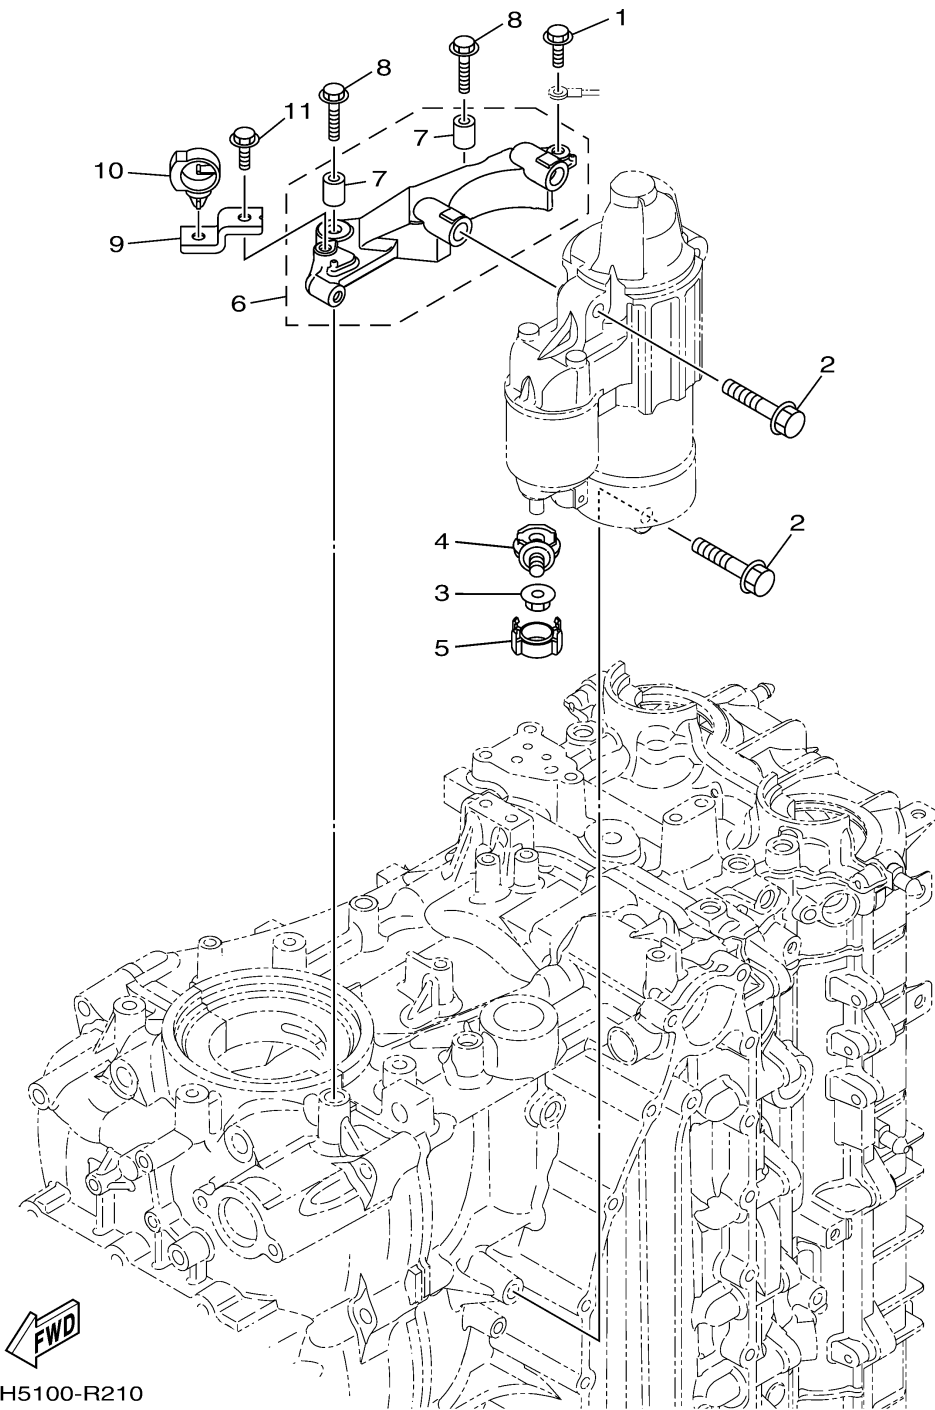

ELECTRICAL 5

6EH5100-R210

Ref No.	Part Number	Description	Qty	Remarks
1	97E95-06516-00	BOLT, HEXAGON W/W DEEP RECESS	1	
2	97513-08545-00	BOLT, WITH WASHER	3	
3	90179-08003-00	NUT	1	
4	60V-81925-00-00	TERMINAL	1	
5	68F-82582-00-00	CAP,1	1	
6	6DA-81822-00-00	BRACKET, STARTING MOTOR	1	
7	99590-10114-00	. .PIN, DOWEL	2	
8	90105-08M87-00	BOLT, FLANGE	2	
9	6DA-82388-00-00	PLATE	1	
10	90464-20181-00	CLAMP	1	
11	95D95-06016-00	BOLT, FLANGE DEEP RECESS	1	