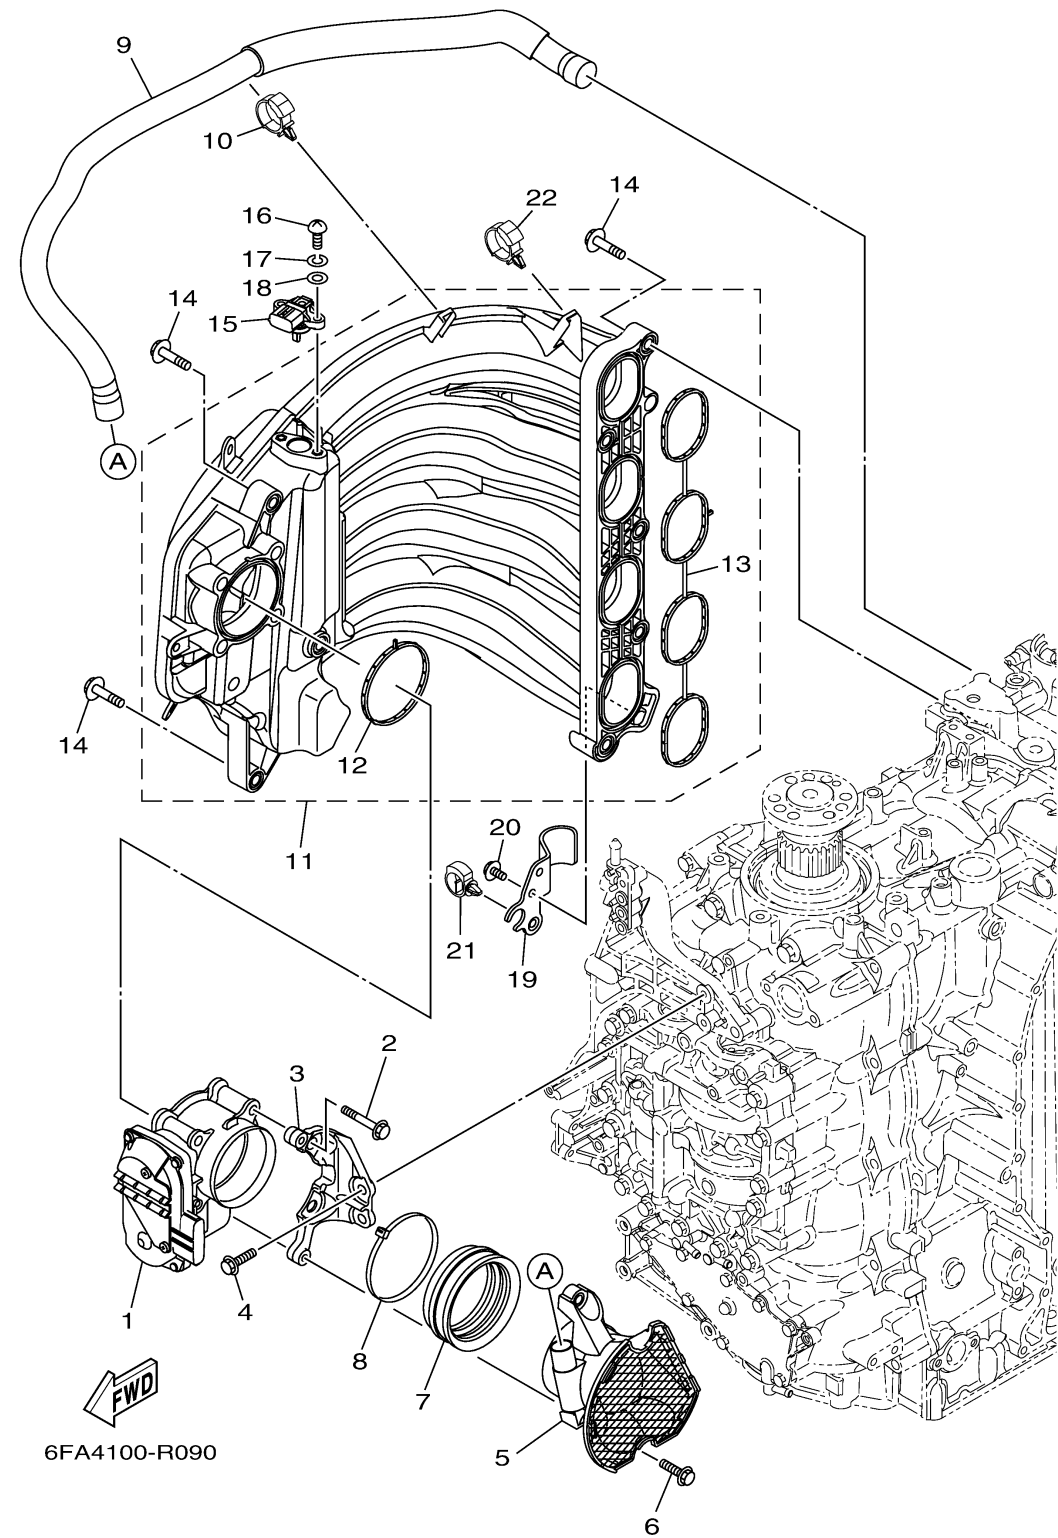

INTAKE 1

Ref No.	Part Number	Description	Qty	Remarks
1	6DA-13751-02-00	BODY, THROTTLE 1	1	
2	97E75-08560-00	BOLT, HEXAGON W/W DEEP RECESS	4	
3	6DA-13152-00-00	STAY 2	1	
4	95D75-06025-00	BOLT, FLANGE DEEP RECESS	2	
5	6DA-14440-00-00	SILENCER ASSY, INTAKE	1	
6	95D75-06025-00	BOLT, FLANGE DEEP RECESS	2	
7	6P2-1441J-01-00	PIPE, SILENCER	1	
8	90464-99004-00	CLAMP	1	
9	6DA-15373-00-00	PIPE, BREATHER	1	
10	90464-12183-00	CLAMP	1	
11	6DA-13641-00-00	MANIFOLD, INTAKE 1	1	
12	6DA-13646-00-00	. .GASKET, MANIFOLD 2	1	
13	6DA-13645-00-00	. .GASKET, MANIFOLD 1	1	
14	90119-08020-00	BOLT, WITH WASHER	9	
15	68F-83688-10-00	SENSOR ASSY	1	
16	97885-05016-00	SCREW, PAN HEAD	2	
17	92995-05100-00	WASHER	2	
18	92995-05600-00	WASHER	2	
19	6DA-13881-00-00	COVER 1	1	
20	95D95-06012-00	BOLT, FLANGE DEEP RECESS	2	

CONTINUED ON NEXT FRAME >

INTAKE 1

Ref No.	Part Number	Description	Qty	Remarks
21	90464-20181-00	CLAMP	1	
22	90464-12183-00	CLAMP	1	