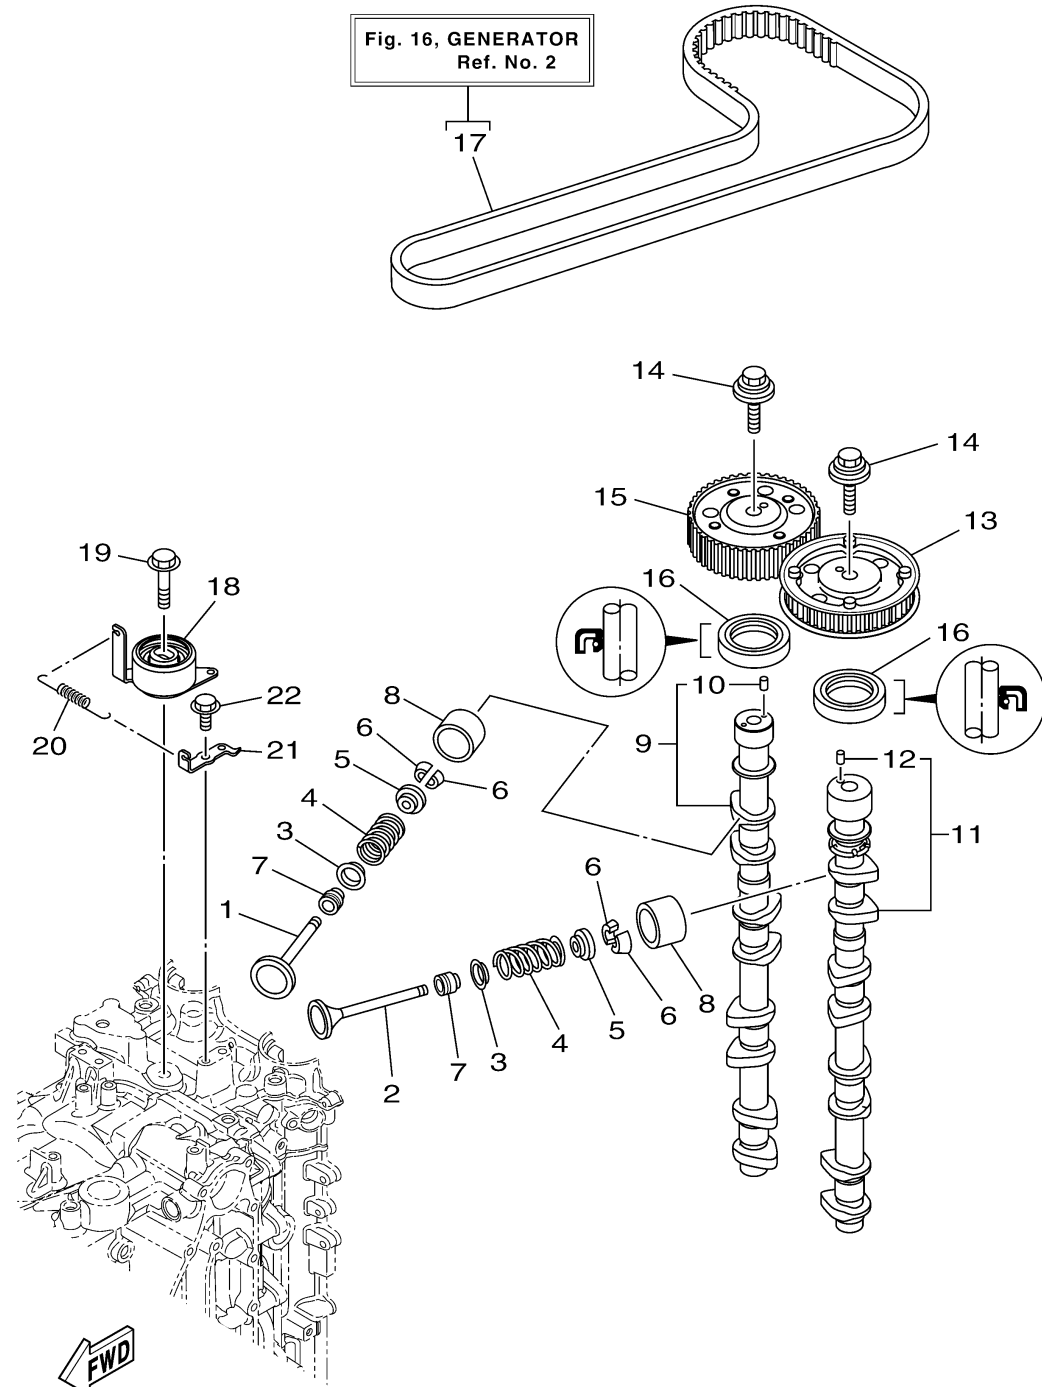

VALVE

6FA1100-N080

Ref No.	Part Number	Description	Qty	Remarks
1	6CB-12111-00-00	VALVE, INTAKE	8	
2	6DA-12121-00-00	VALVE, EXHAUST	8	
3	K0F-A3743-00-00	SEAT, VALVE SPRING	16	
4	6CB-12113-00-00	SPRING, VALVE INNER	16	
5	K0F-A3741-00-00	RETAINER, VALVE SPRING	16	
6	K0F-A3742-00-00	LOCK, VALVE SPRING RETAINER	32	
7	51Y-12119-00-00	SEAL, VALVE STEM	16	
8	K0F-A3751-00-00	LIFTER, VALVE (3.000)	16	UR
8	K0F-A3751-10-00	LIFTER, VALVE (3.025)	16	UR
8	K0F-A3751-20-00	LIFTER, VALVE (3.050)	16	UR
8	K0F-A3751-30-00	LIFTER, VALVE (3.075)	16	UR
8	K0F-A3751-40-00	LIFTER, VALVE (3.100)	16	UR
8	K0F-A3751-50-00	LIFTER, VALVE (3.122)	16	UR
8	K0F-A3751-60-00	LIFTER, VALVE (3.142)	16	UR
8	K0F-A3751-70-00	LIFTER, VALVE (3.162)	16	UR
8	K0F-A3751-80-00	LIFTER, VALVE (3.182)	16	UR
8	K0F-A3751-90-00	LIFTER, VALVE (3.202)	16	UR
8	K0F-A3751-A0-00	LIFTER, VALVE (3.222)	16	UR
8	K0F-A3751-B0-00	LIFTER, VALVE (3.242)	16	UR
8	K0F-A3751-C0-00	LIFTER, VALVE (3.262)	16	UR

CONTINUED ON NEXT FRAME >

VALVE

Ref No.	Part Number	Description	Qty	Remarks
8	K0F-A3753-60-00	LIFTER, VALVE (3.700)	16	UR
8	K0F-A3753-70-00	LIFTER, VALVE (3.725)	16	UR
9	6FA-12171-01-00	CAMSHAFT 1	1	
10	93605-10108-00	.PIN, DOWEL	1	
11	6DA-12181-02-00	CAMSHAFT 2	1	
12	93605-10108-00	.PIN, DOWEL	1	
13	6FA-115A0-00-00	DRIVEN GEAR ASSY	1	
14	90119-10050-00	BOLT, WITH WASHER	2	
15	6FA-11567-00-00	GEAR, DRIVEN 2	1	
16	93102-38008-00	.OIL SEAL	2	
17	6DA-W4624-00-00	BELT (WITH ROTOR BOLTS)	1	
18	6DA-11590-00-00	TENSIONER ASSY	1	
19	90119-10M07-00	BOLT, WITH WASHER	1	
20	90506-18025-00	SPRING, TENSION	1	
21	6DA-11595-00-00	PLATE, VALVE	1	
22	97E75-06516-00	BOLT, HEXAGON W/W DEEP RECESS	1	