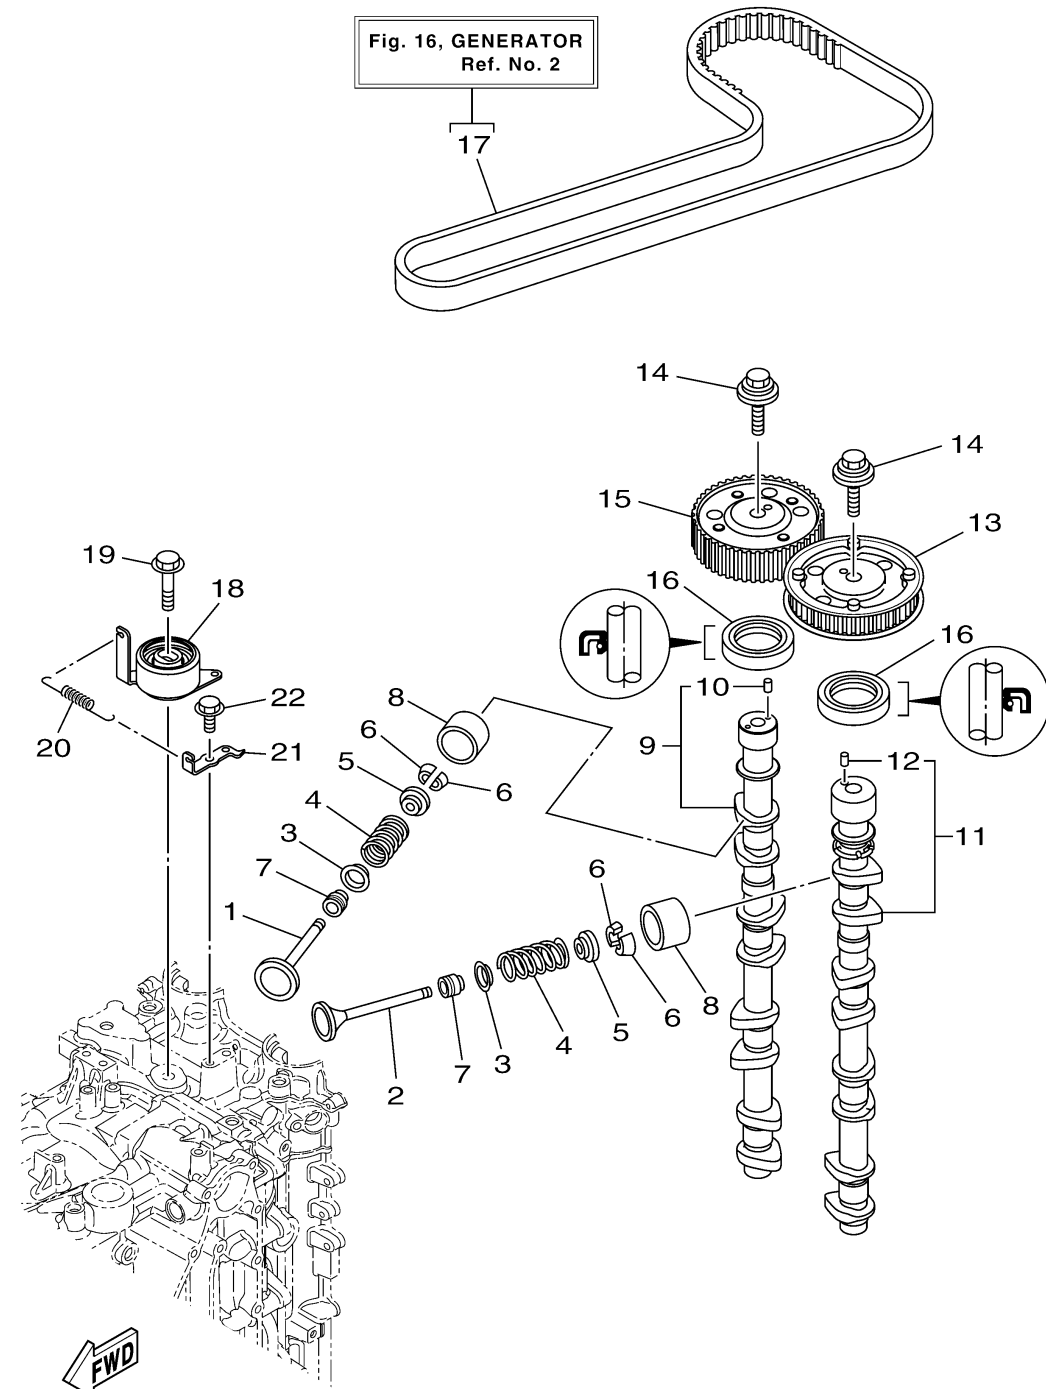

CONTINUED ON NEXT FRAME >

6FA1100-N080

VALVE

Ref No.	Part Number	Description	Qty	Remarks
8	K0F-A3751-D0-00	LIFTER, VALVE (3.282)	16	UR
8	K0F-A3751-E0-00	LIFTER, VALVE (3.302)	16	UR
8	K0F-A3751-F0-00	LIFTER, VALVE (3.322)	16	UR
8	K0F-A3751-G0-00	LIFTER, VALVE (3.342)	16	UR
8	K0F-A3751-H0-00	LIFTER, VALVE (3.362)	16	UR
8	K0F-A3751-J0-00	LIFTER, VALVE (3.382)	16	UR
8	K0F-A3751-K0-00	LIFTER, VALVE (3.402)	16	UR
8	K0F-A3751-L0-00	LIFTER, VALVE (3.422)	16	UR
8	K0F-A3751-M0-00	LIFTER, VALVE (3.442)	16	UR
8	K0F-A3751-N0-00	LIFTER, VALVE (3.462)	16	UR
8	K0F-A3751-P0-00	LIFTER, VALVE (3.482)	16	UR
8	K0F-A3751-R0-00	LIFTER, VALVE (3.502)	16	UR
8	K0F-A3751-S0-00	LIFTER, VALVE (3.522)	16	UR
8	K0F-A3751-T0-00	LIFTER, VALVE (3.542)	16	UR
8	K0F-A3753-00-00	LIFTER, VALVE (3.562)	16	UR
8	K0F-A3753-10-00	LIFTER, VALVE (3.582)	16	UR
8	K0F-A3753-20-00	LIFTER, VALVE (3.602)	16	UR
8	K0F-A3753-30-00	LIFTER, VALVE (3.625)	16	UR
8	K0F-A3753-40-00	LIFTER, VALVE (3.650)	16	UR
8	K0F-A3753-50-00	LIFTER, VALVE (3.675)	16	UR

CONTINUED ON NEXT FRAME >

VALVE

Ref No.	Part Number	Description	Qty	Remarks
8	K0F-A3753-60-00	LIFTER, VALVE (3.700)	16	UR
8	K0F-A3753-70-00	LIFTER, VALVE (3.725)	16	UR
9	6FA-12171-01-00	CAMSHAFT 1	1	
10	93605-10108-00	.PIN, DOWEL	1	
11	6DA-12181-02-00	CAMSHAFT 2	1	
12	93605-10108-00	.PIN, DOWEL	1	
13	6FA-115A0-00-00	DRIVEN GEAR ASSY	1	
14	90119-10050-00	BOLT, WITH WASHER	2	
15	6FA-11567-00-00	GEAR, DRIVEN 2	1	
16	93102-38008-00	.OIL SEAL	2	
17	6DA-W4624-00-00	BELT (WITH ROTOR BOLTS)	1	
18	6DA-11590-00-00	TENSIONER ASSY	1	
19	90119-10M07-00	BOLT, WITH WASHER	1	
20	90506-18025-00	SPRING, TENSION	1	
21	6DA-11595-00-00	PLATE, VALVE	1	
22	97E75-06516-00	BOLT, HEXAGON W/W DEEP RECESS	1	