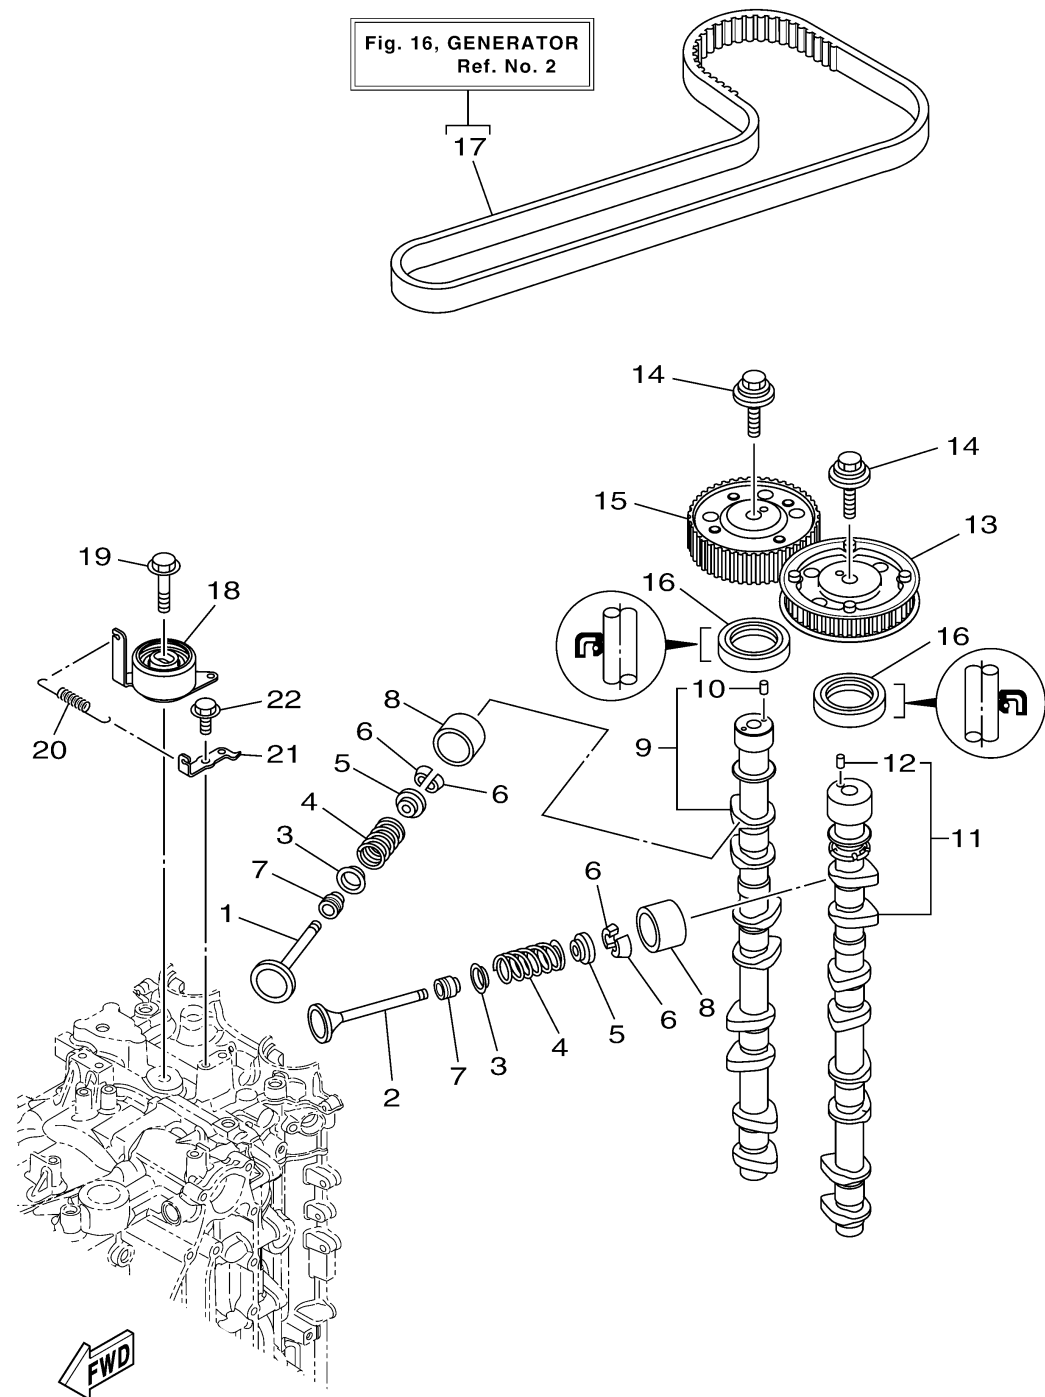

6FA1100-N080

VALVE

Ref No.	Part Number	Description	Qty	Remarks
8	K0F-A3751-D0-00	LIFTER, VALVE (3.282)	16	UR
8	K0F-A3751-E0-00	LIFTER, VALVE (3.302)	16	UR
8	K0F-A3751-F0-00	LIFTER, VALVE (3.322)	16	UR
8	K0F-A3751-G0-00	LIFTER, VALVE (3.342)	16	UR
8	K0F-A3751-H0-00	LIFTER, VALVE (3.362)	16	UR
8	K0F-A3751-J0-00	LIFTER, VALVE (3.382)	16	UR
8	K0F-A3751-K0-00	LIFTER, VALVE (3.402)	16	UR
8	K0F-A3751-L0-00	LIFTER, VALVE (3.422)	16	UR
8	K0F-A3751-M0-00	LIFTER, VALVE (3.442)	16	UR
8	K0F-A3751-N0-00	LIFTER, VALVE (3.462)	16	UR
8	K0F-A3751-P0-00	LIFTER, VALVE (3.482)	16	UR
8	K0F-A3751-R0-00	LIFTER, VALVE (3.502)	16	UR
8	K0F-A3751-S0-00	LIFTER, VALVE (3.522)	16	UR
8	K0F-A3751-T0-00	LIFTER, VALVE (3.542)	16	UR
8	K0F-A3753-00-00	LIFTER, VALVE (3.562)	16	UR
8	K0F-A3753-10-00	LIFTER, VALVE (3.582)	16	UR
8	K0F-A3753-20-00	LIFTER, VALVE (3.602)	16	UR
8	K0F-A3753-30-00	LIFTER, VALVE (3.625)	16	UR
8	K0F-A3753-40-00	LIFTER, VALVE (3.650)	16	UR
8	K0F-A3753-50-00	LIFTER, VALVE (3.675)	16	UR

CONTINUED ON NEXT FRAME >