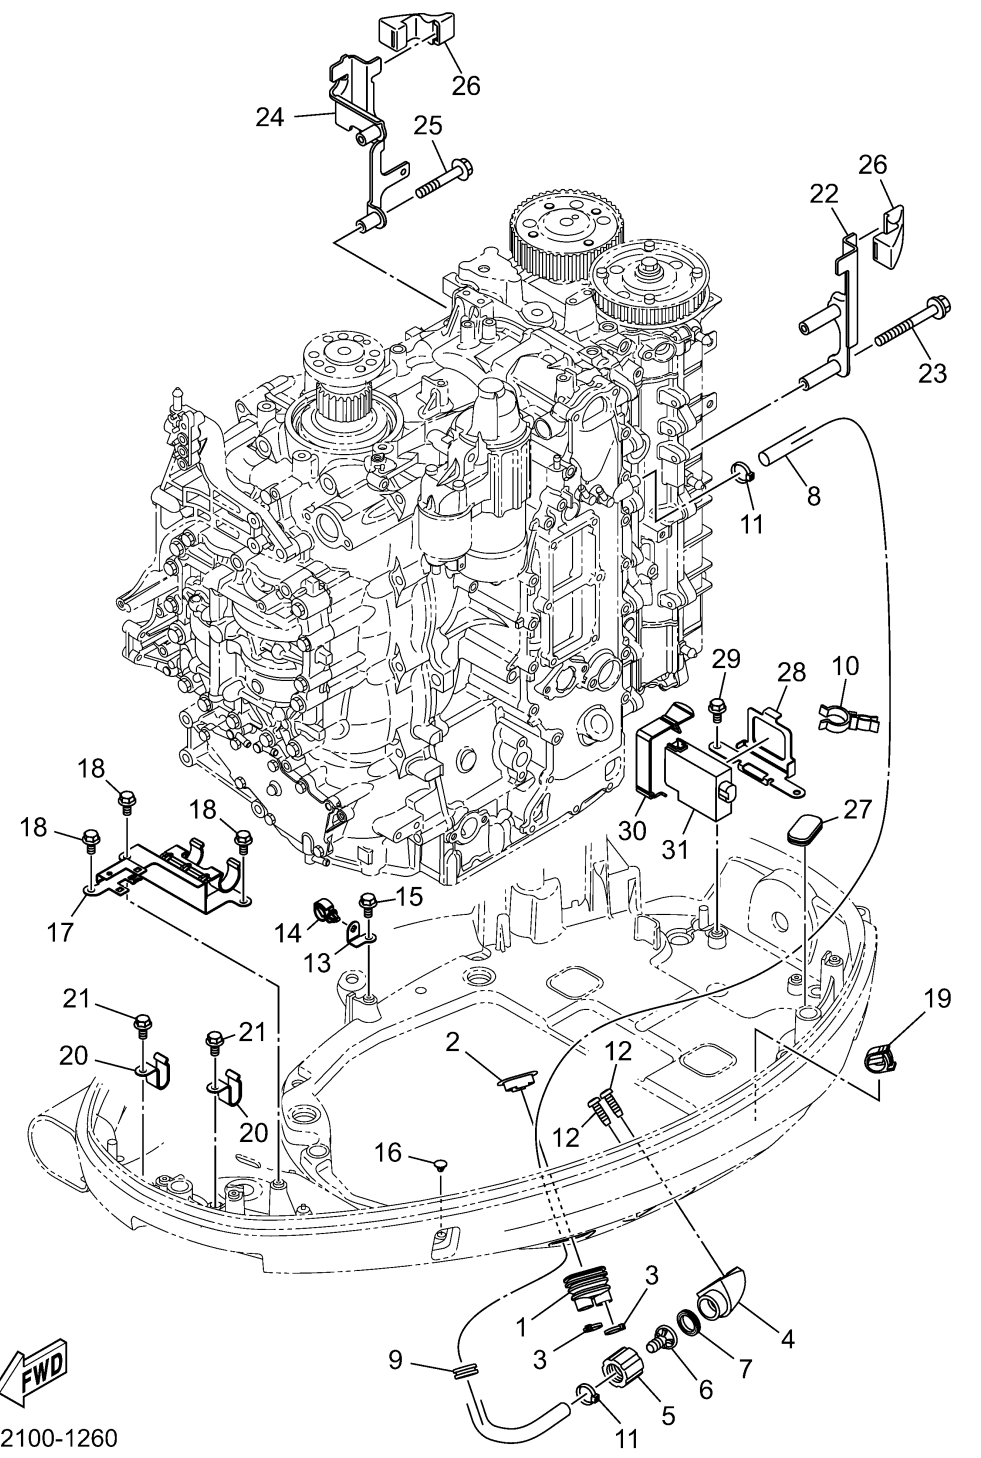

BOTTOM COWLING 3

6NB2100-1260

Ref No.	Part Number	Description	Qty	Remarks
1	6H1-42726-22-00	GROMMET	1	
2	6BG-42384-00-00	SEAL, CAP	1	
3	90465-11M10-00	CLAMP	2	
4	6AW-12572-00-00	ADAPTER	1	
5	6R3-12581-10-00	JOINT, HOSE 1	1	
6	6AW-12582-00-00	JOINT, HOSE 2	1	
7	6R3-12583-10-00	GASKET, HOSE JOINT	1	
8	6LH-42541-00-00	PIPE 1	1	
9	90480-19031-00	GROMMET	1	
10	90464-21256-00	CLAMP	1	
11	90465-11M10-00	CLAMP	2	
12	97780-60520-00	SCREW, TAPPING	2	
13	6BG-42743-00-00	BRACKET	1	
14	90464-13249-00	CLAMP	1	
15	95D95-06012-00	BOLT, FLANGE DEEP RECESS	1	
16	90269-07003-00	RIVET	1	
17	6LW-8366G-00-00	BRACKET 3	1	
18	95D95-06012-00	BOLT, FLANGE DEEP RECESS	3	
19	90464-18004-00	CLAMP	1	
20	90462-12013-00	CLAMP	2	

CONTINUED ON NEXT FRAME >

BOTTOM COWLING 3

6NB2100-1260

Ref No.	Part Number	Description	Qty	Remarks
21	95D95-06012-00	BOLT, FLANGE DEEP RECESS	2	
22	6DA-11998-00-00	BRACKET 1	1	
23	95D95-06065-00	BOLT, FLANGE DEEP RECESS	2	
24	6DA-11999-00-00	BRACKET 2	1	
25	95D95-06040-00	BOLT, FLANGE DEEP RECESS	2	
26	6CB-42662-02-00	DAMPER	2	
27	6H4-42726-01-00	GROMMET	1	
28	6LW-42766-00-00	BRACKET 2	1	
29	95D95-06012-00	BOLT, FLANGE DEEP RECESS	2	
30	6GR-82131-01-00	BAND, BATTERY	1	
31	6LW-85335-00-00	ADAPTER, INTERFACE	1	