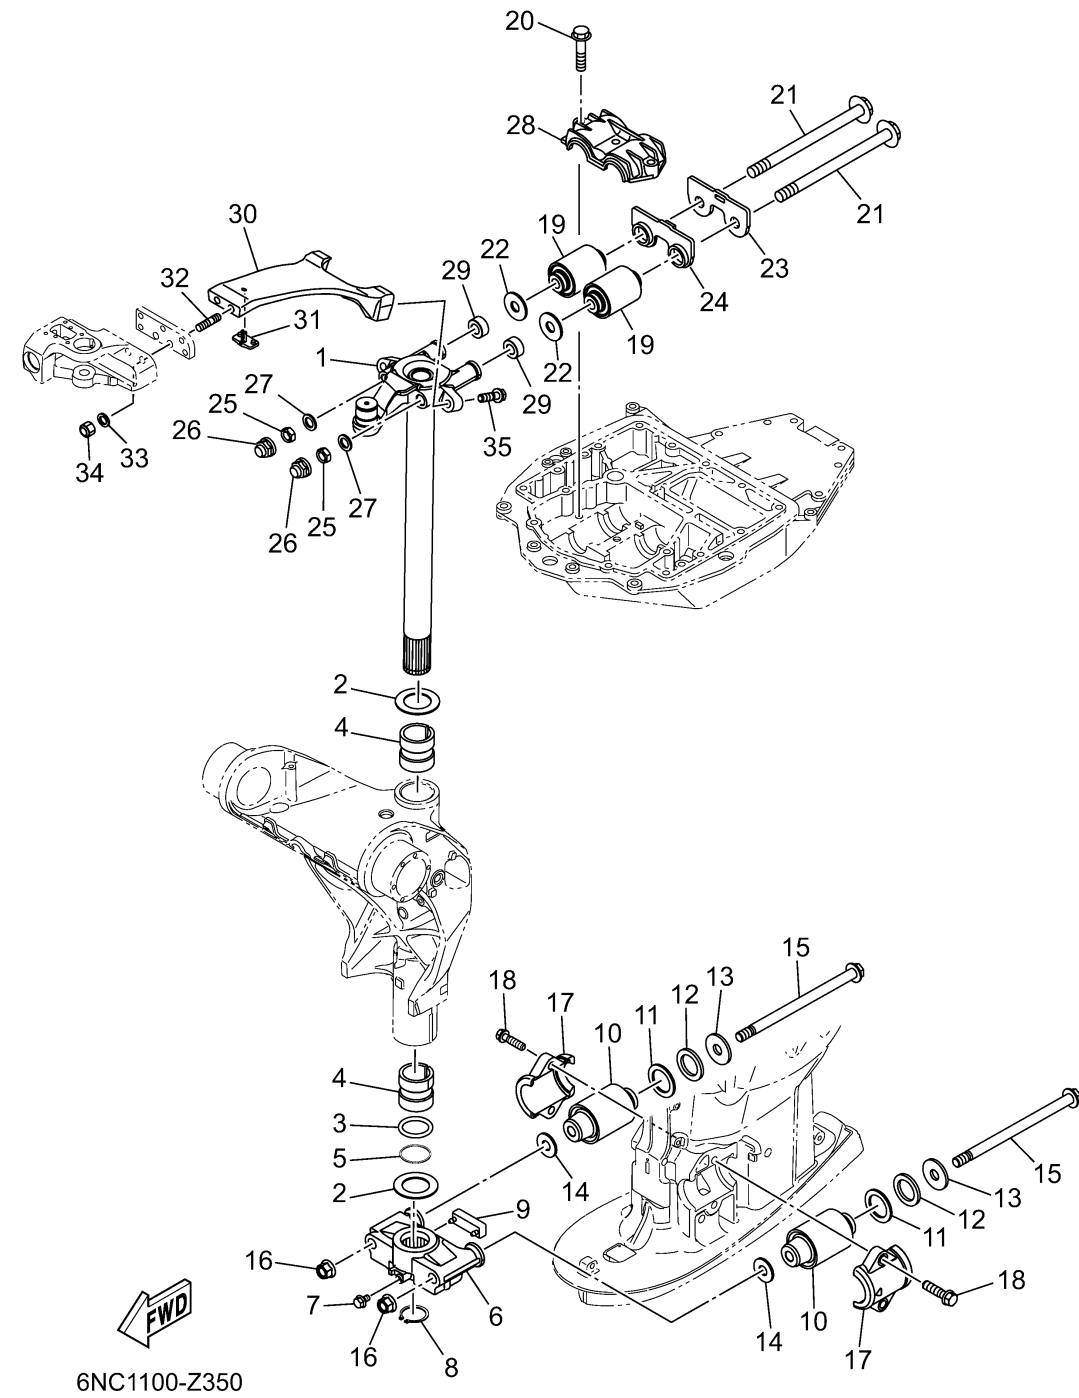

BRACKET 4

Ref No.	Part Number	Description	Qty	Remarks
1	6LP-42510-10-8D	STEERING BRACKET ASSY	1	
2	90201-38M60-00	WASHER, PLATE	2	
3	93210-37MH7-00	O-RING	1	
4	90386-38M32-00	BUSH	2	
5	90202-40M47-00	WASHER, PLATE	1	
6	6DA-44551-00-CA	HOUSING, LOWER MOUNT RUBBER 1	1	
7	95D95-06010-00	BOLT, FLANGE DEEP RECESS	1	
8	93410-36102-00	CIRCLIP	1	
9	6DA-44575-00-00	DAMPER, LOWER MOUNT RUBBER	1	
10	63P-44555-00-00	MOUNT DAMPER, LOWER SIDE	2	
11	90201-35008-00	WASHER, PLATE	2	
12	90202-32M19-00	WASHER, PLATE	2	
13	90201-16M55-00	WASHER, PLATE	2	
14	90201-15M58-00	WASHER, PLATE	2	
15	90105-14012-00	BOLT, FLANGE	2	
16	95604-14200-00	NUT, SELF-LOCKING	2	
17	6DA-44552-00-CA	HOUSING, LOWER MOUNT RUBBER 2	2	
18	90119-10058-00	BOLT, WITH WASHER	4	
19	6DA-44514-00-00	MOUNT DAMPER, UPPER SIDE	2	
20	90119-10024-00	BOLT, WITH WASHER	3	

CONTINUED ON NEXT FRAME >

BRACKET 4

Ref No.	Part Number	Description	Qty	Remarks
21	90105-14012-00	BOLT, FLANGE	2	
22	90201-16M01-00	WASHER, PLATE	2	
23	6DA-44526-00-00	PLATE	1	
24	6DA-44532-00-00	STOPPER, UPPER MOUNT	1	
25	90185-14M00-00	NUT, SELF-LOCKING	2	
26	6DA-44194-00-00	CAP	2	
27	92995-14600-00	WASHER	2	
28	63P-44511-00-00	COVER, UPPER MOUNT	1	
29	90387-14004-00	COLLAR	2	
30	6NC-45851-00-8D	FORK, STEERING	1	
31	6NC-42662-00-00	DAMPER	1	
32	90116-10074-00	BOLT, STUD	2	
33	90201-10049-00	WASHER, PLATE	2	
34	90185-10027-00	NUT, SELF-LOCKING	2	
35	90119-10040-00	BOLT, WITH WASHER	2	