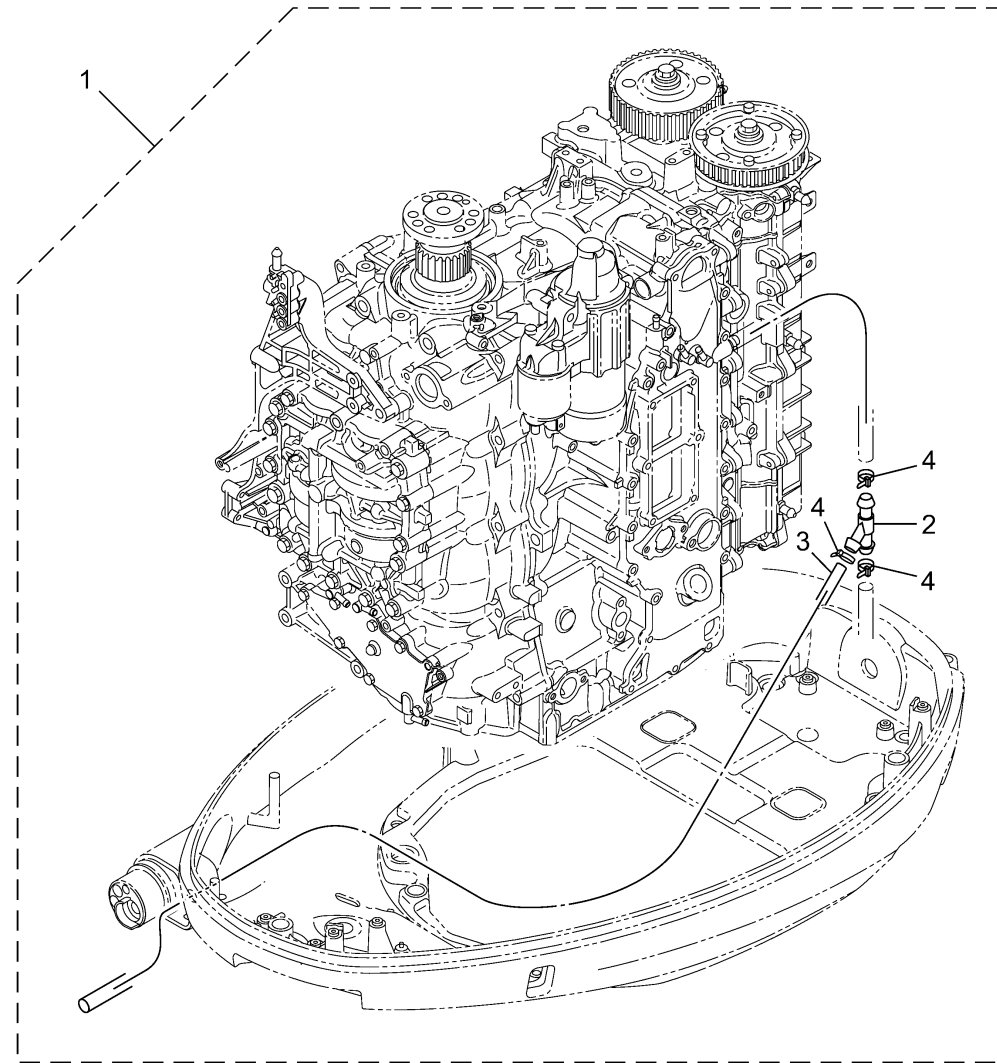

OPTIONAL PARTS

Ref No.	Part Number	Description	Qty	Remarks
1		FLUSHING HOSE KIT	1	LM
2	6DA-13758-00-00	. .PIPE, JOINT	1	
3	6DA-14987-00-00	. .HOSE	1	
4	90465-11M10-00	. .CLAMP	3	

6NB1100-Z430