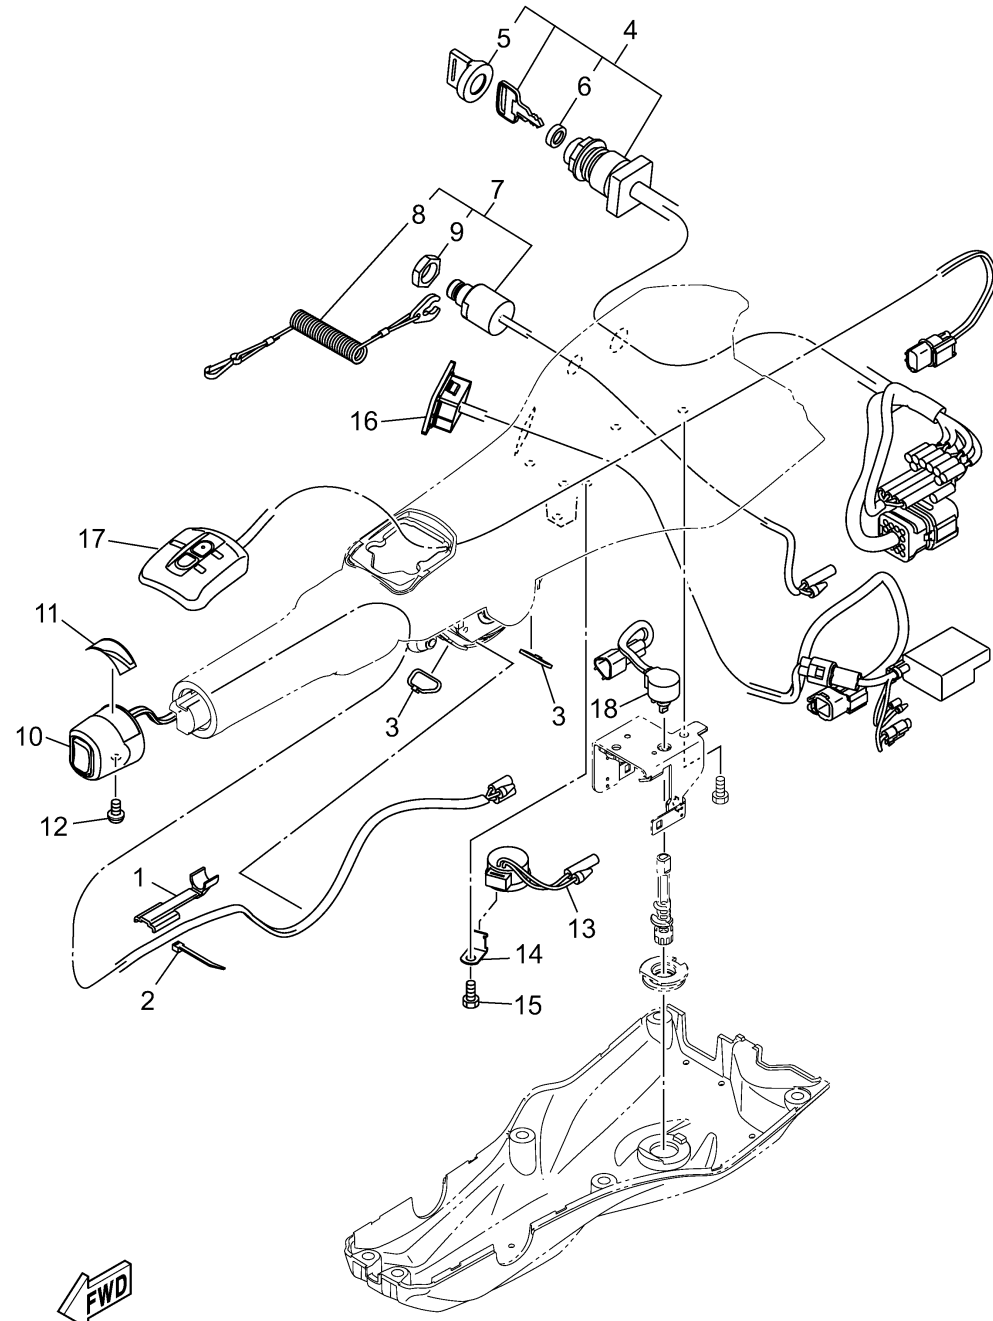

# STEERING 3

Ref No.	Part Number	Description	Qty	Remarks
1	6XA-42134-00-00	COVER	1	
2	90465-11M10-00	CLAMP	1	
3	90465-11M10-00	CLAMP	2	
4	6XA-82510-00-00	MAIN SWITCH ASSY	1	
5	676-82577-01-00	..CAP, KEY	1	
6	703-82532-00-00	..CAP	1	
7	6XA-82575-00-00	ENGINE STOP SWITCH ASSY	1	
8	682-82556-00-00	..LANYARD, STOP SWITCH	1	
9	663-82557-00-00	..NUT	1	
10	6XA-82563-00-00	TRIM & TILT SWITCH ASSY	1	
11	6XA-42137-00-00	INDICATOR, THROTTLE	1	
12	97980-06212-00	SCREW, WITH WASHER	1	
13	6X4-83383-00-00	BUZZER	1	
14	6X4-83386-00-00	STAY, BUZZER	1	
15	97D95-06014-00	..BOLT, HEXAGON DEEP RECESS	1	
16	6XA-84301-00-00	PILOT LIGHT ASSY 1	1	
17	6XA-81860-00-00	SWITCH ASSY	1	
18	6XA-8259E-00-00	SWITCH ASSY	1	

6NC1100-Z290