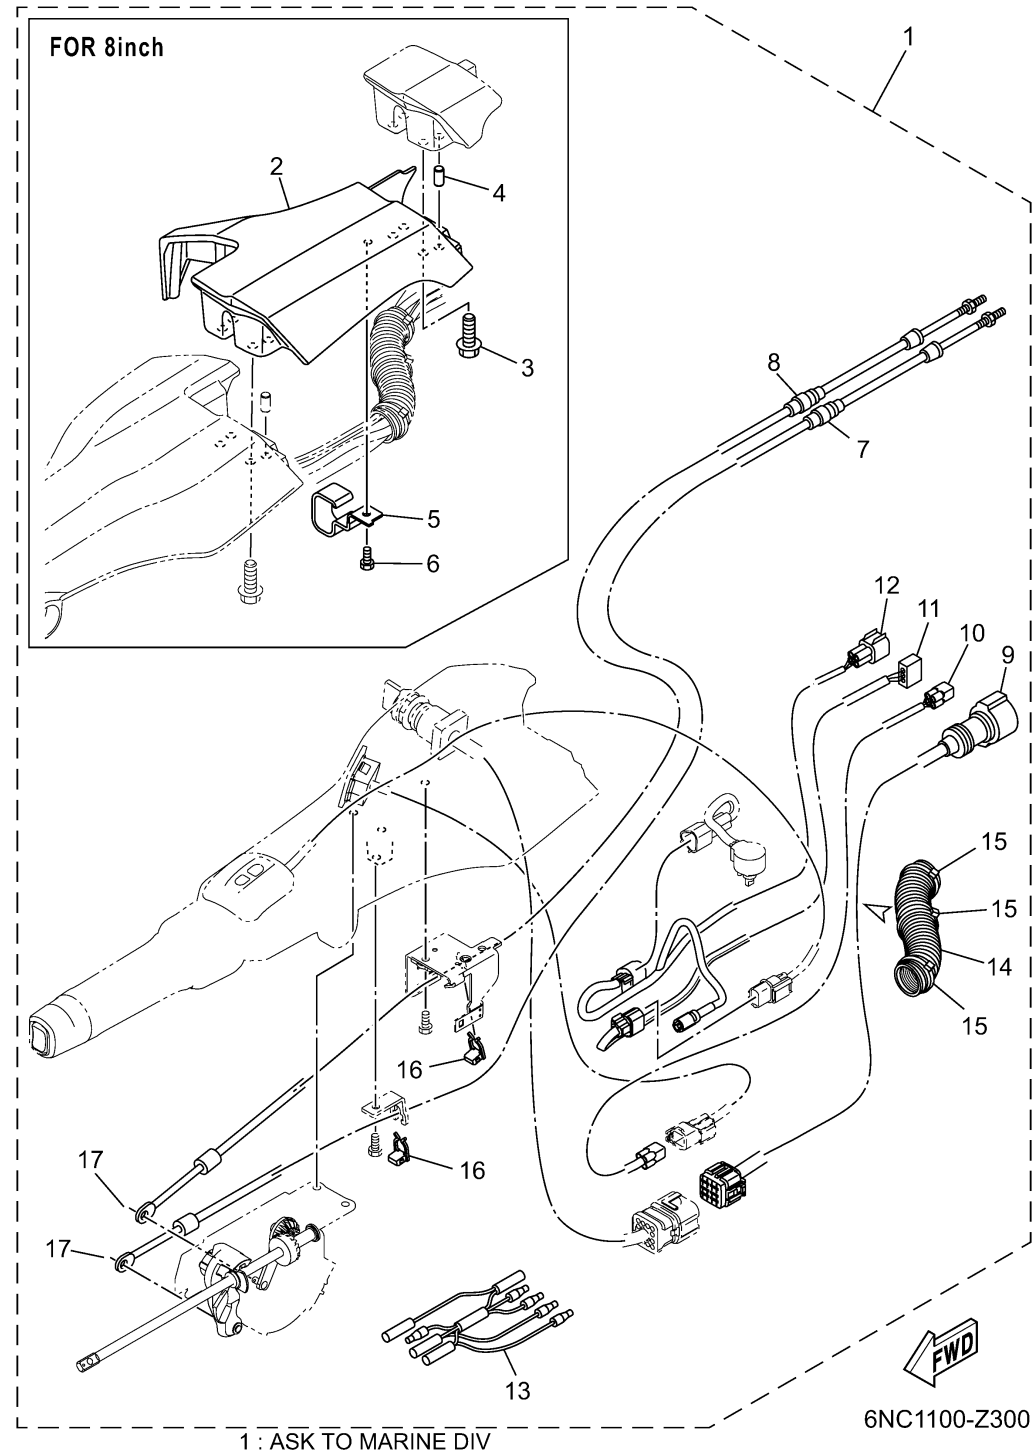

STEERING 4

Ref No.	Part Number	Description	Qty	Remarks
1	6XA-42102-00-00	FITTING KIT	1	FOR 0inch *1
1	6XA-42102-10-00	FITTING KIT	1	FOR 8inch *1
2	6XA-42113-20-8D	.HANDLE, STEERING 3	1	FOR 6XA-42102-10
3	90119-10054-00	.BOLT, WITH WASHER	2	FOR 6XA-42102-10
4	93608-16M16-00	.PIN, DOWEL	2	FOR 6XA-42102-10
5	6XA-82544-00-00	.CLAMP	1	FOR 6XA-42102-10
6	97D95-06014-00	.BOLT, HEXAGON DEEP RECESS	1	FOR 6XA-42102-10
7	6XA-48321-30-00	.CABLE	1	FOR 6XA-42102-00
7	6XA-48321-B0-00	.CABLE	1	FOR 6XA-42102-10
8	6XA-26301-30-00	.THROTTLE CABLE ASSY	1	FOR 6XA-42102-00
8	6XA-26301-B0-00	.THROTTLE CABLE ASSY	1	FOR 6XA-42102-10
9	6XA-82586-00-00	.EXTENSION, WIRE HARNESS	1	FOR 6XA-42102-00
9	6XA-82586-40-00	.EXTENSION, WIRE HARNESS	1	FOR 6XA-42102-10
10	6XA-83653-20-00	.WIRE, LEAD	1	FOR 6XA-42102-00
10	6XA-83653-50-00	.WIRE, LEAD	1	FOR 6XA-42102-10
11	6XA-8253T-00-00	.WIRE, LEAD 2	1	FOR 6XA-42102-00
11	6XA-8253T-20-00	.WIRE, LEAD 2	1	FOR 6XA-42102-10
12	6XA-8253R-00-00	.WIRE, LEAD 1	1	FOR 6XA-42102-00
12	6XA-8253R-20-00	.WIRE, LEAD 1	1	FOR 6XA-42102-10
13	6X4-82521-00-00	.WIRE, LEAD	1	

CONTINUED ON NEXT FRAME >

STEERING 4

Ref No.	Part Number	Description	Qty	Remarks
14	6XA-83557-00-00	. .TUBE	1	
15	90465-13M24-00	. .CLAMP	3	
16	63D-48538-00-00	. .CLAMP, CABLE 1	2	
17	90468-10005-00	. .CLIP	2	