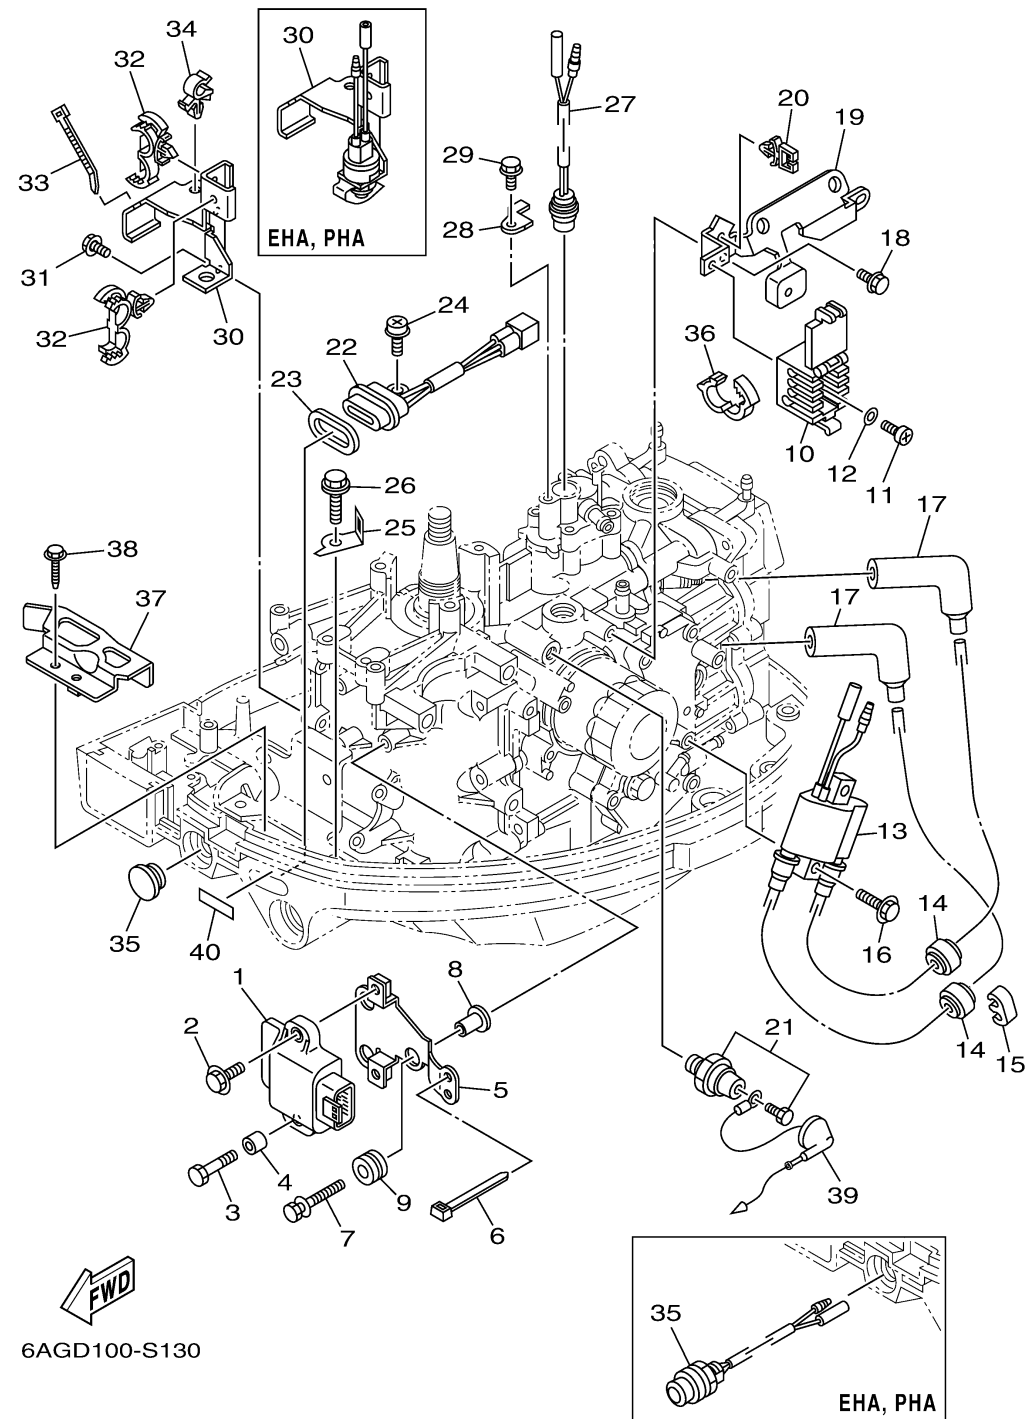

ELECTRICAL 1

Ref No.	Part Number	Description	Qty	Remarks
1	6AH-85540-00-00	C.D.I. UNIT ASSY	1	
2	97E95-06520-00	BOLT, HEXAGON W/W DEEP RECESS	1	
3	97D95-06030-00	BOLT, HEXAGON DEEP RECESS	1	
4	90387-06M74-00	COLLAR	1	
5	6AH-81948-00-00	BRACKET	1	
6	90465-13M18-00	CLAMP	1	
7	90119-06311-00	BOLT, WITH WASHER	3	
8	90387-06289-00	COLLAR	3	
9	90480-10M23-00	GROMMET	3	
10	6AH-82522-00-00	CLAMP, COUPLER	1	
11	97880-06010-00	SCREW, PAN HEAD	1	
12	90201-06M05-00	WASHER, PLATE	1	
13	6F5-85570-13-00	IGNITION COIL ASSY	1	
14	90480-25003-00	GROMMET	2	
15	67F-82361-00-00	CLAMP, CORD	1	
16	97E95-06525-00	BOLT, HEXAGON W/W DEEP RECESS	2	
17	6AH-82370-00-00	PLUG CAP ASSY	2	
18	97E95-06514-00	BOLT, HEXAGON W/W DEEP RECESS	2	
19	6AH-85542-00-00	BRACKET	1	
20	90464-07M56-00	..CLAMP	2	

CONTINUED ON NEXT FRAME >

6AGD100-S130

ELECTRICAL 1

Ref No.	Part Number	Description	Qty	Remarks
21	64J-82504-00-00	OIL PRESSURE SWITCH ASSY	1	
22	62Y-84301-10-00	PILOT LIGHT ASSY 1	1	
23	6FM-83589-00-00	GASKET	1	
24	97985-06212-00	SCREW, WITH WASHER	1	
25	6AH-82388-00-00	PLATE	1	
26	90109-06M86-00	BOLT	1	
27	6AH-82560-00-00	THERMO SWITCH ASSY	1	
28	6AH-82588-00-00	PLATE	1	
29	97E95-06514-00	BOLT, HEXAGON W/W DEEP RECESS	1	
30	6AH-82540-01-00	NEUTRAL SWITCH ASSY	0	
30	6AH-82554-00-00	STAY, NEUTRAL SWITCH	1	
31	97E95-06516-00	BOLT, HEXAGON W/W DEEP RECESS	2	
32	90464-18246-00	CLAMP	2	
33	90465-13M18-00	CLAMP	1	
34	90464-10M32-00	CLAMP	1	
35	68T-81870-00-00	STARTING SWITCH ASSY	0	
35	6G1-42725-01-00	GROMMET	1	
36	90464-16003-00	CLAMP	1	
37	6AH-82389-00-00	PLATE 2	1	
38	90109-06M86-00	BOLT	1	

CONTINUED ON NEXT FRAME >

ELECTRICAL 1

Ref No.	Part Number	Description	Qty	Remarks
39	6AH-82553-02-00	EXTENSION, WIRE LEAD	1	
40	67C-85415-00-00	MARK, SIGNAL LAMP	1	