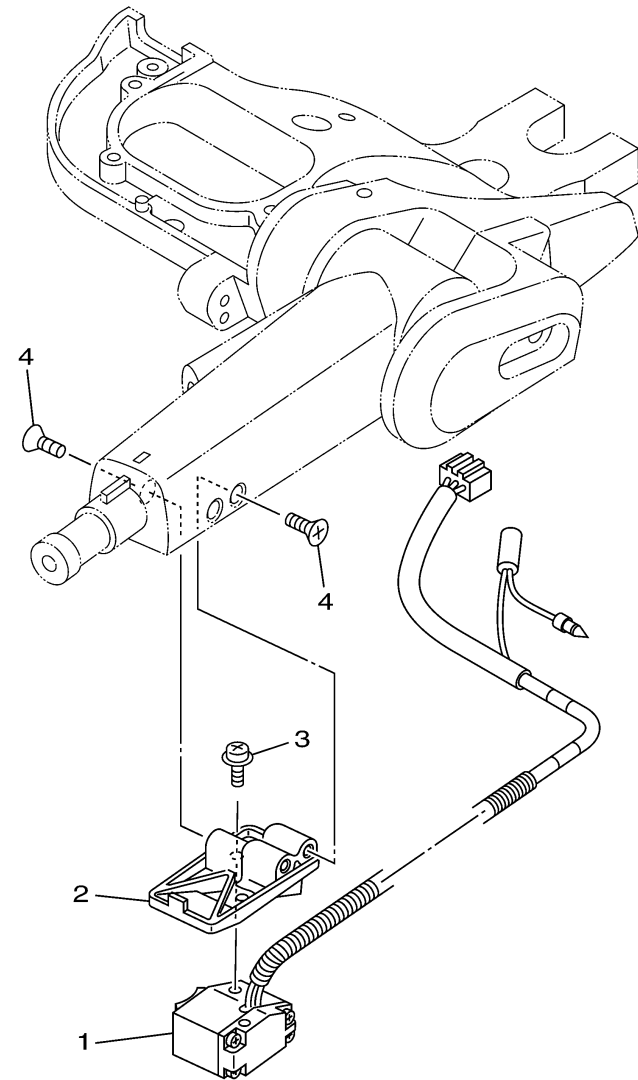

# ELECTRICAL 5

Ref No.	Part Number	Description	Qty	Remarks
1	6AH-82563-00-00	TRIM & TILT SWITCH ASSY	0	
2	69A-42176-00-00	STAY 2	0	
3	97985-06220-00	SCREW, WITH WASHER	0	
4	90151-06040-00	SCREW, COUNTERSUNK	0	

6AG4110-J170