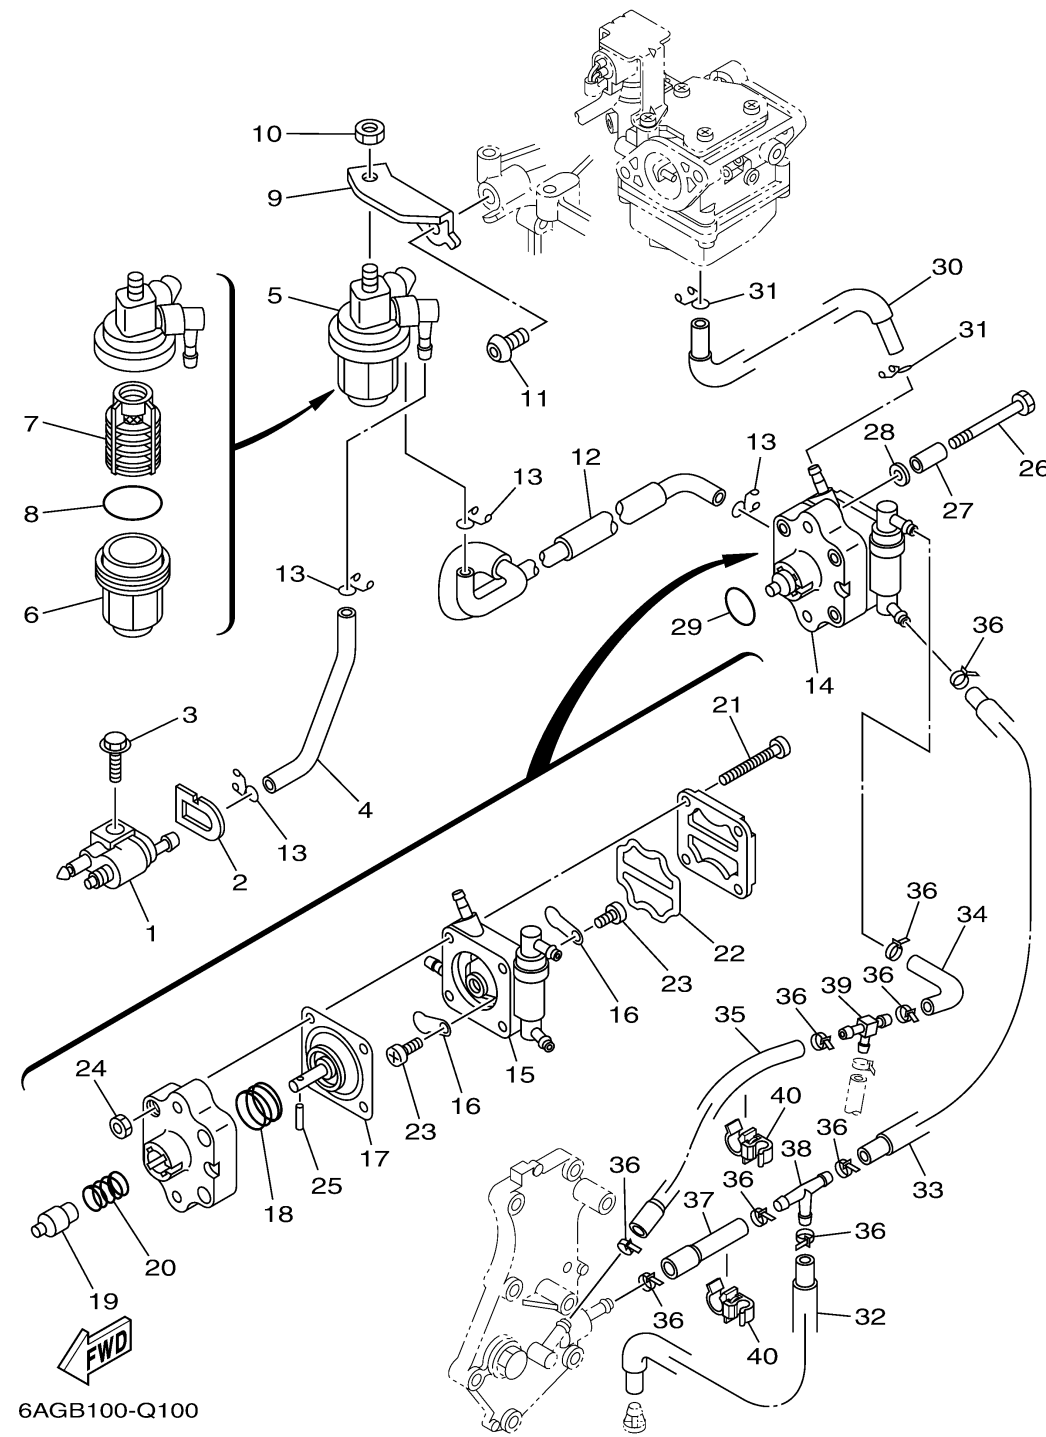

FUEL

Ref No.	Part Number	Description	Qty	Remarks
1	6G1-24304-11-00	FUEL PIPE JOINT COMP. 1	1	
2	61N-24329-01-00	SEAL	1	
3	95D95-06020-00	BOLT, FLANGE DEEP RECESS	1	
4	6AH-24311-10-00	PIPE, FUEL 1	1	
5	61N-24560-10-00	FILTER ASSY	1	
6	61N-24521-00-00	..CUP, FILTER	1	
7	61N-24563-10-00	..ELEMENT, FILTER	1	
8	93210-32738-00	..O-RING	1	
9	6AH-24566-00-00	BRACKET, FILTER	1	
10	95380-08600-00	NUT	1	
11	90111-08055-00	BOLT, HEXAGON SOCKET BUTTON	1	
12	6AH-24312-10-00	PIPE 2	1	
13	90467-09M17-00	CLIP	4	
14	6AH-24410-01-00	FUEL PUMP ASSY	1	
15	6AH-24413-00-00	..BODY 2	1	
16	6A0-24421-01-00	..VALVE, CHECK	2	
17	66M-24411-12-00	..DIAPHRAGM	1	
18	66M-24423-00-00	..SPRING, DIAPHRAGM	1	
19	66M-13131-10-00	..PLUNGER	1	
20	66M-24454-00-00	..SPRING	1	

CONTINUED ON NEXT FRAME >

FUEL

Ref No.	Part Number	Description	Qty	Remarks
21	66M-24444-00-00	..SCREW	4	
22	66M-24471-02-00	..DIAPHRAGM	1	
23	6E7-14325-00-00	..SCREW, PAN HEAD	2	
24	95380-04600-00	..NUT	4	
25	66M-24374-00-00	..PIN	1	
26	90101-06032-00	BOLT	2	
27	90387-06M17-00	COLLAR	2	
28	90201-06106-00	WASHER, PLATE	2	
29	93210-20M65-00	..O-RING	1	
30	6AH-24313-10-00	PIPE 3	1	
31	90467-09M17-00	CLIP	2	
32	6AH-24321-00-00	PIPE 10	1	
33	6AH-24322-00-00	PIPE 11	1	
34	90445-09026-00	HOSE (L68)	1	
35	6AH-24323-00-00	PIPE 12	1	
36	90465-11M10-00	CLAMP	9	
37	6AH-24324-00-00	PIPE 13	1	
38	688-24378-00-00	PIPE, JOINT 3	1	
39	6C5-24378-00-00	PIPE, JOINT 3	1	
40	90464-09018-00	CLAMP	2	