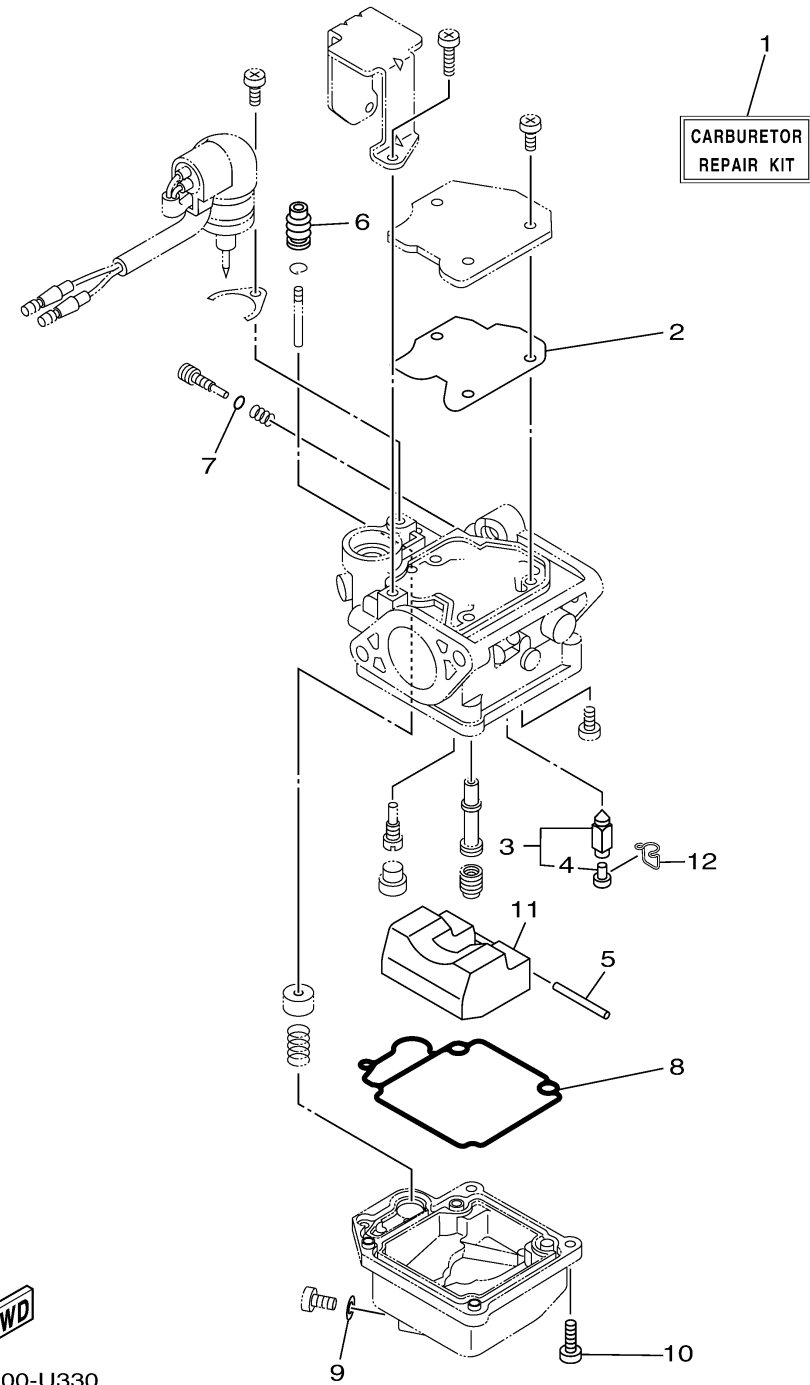

# REPAIR KIT 2

Ref No.	Part Number	Description	Qty	Remarks
1	6AH-W0093-02-00	CARBURETOR REPAIR KIT	1	
2	65W-14126-10-00	..GASKET	1	
3	6AH-W1456-10-00	..VALVE, NEEDLE	1	
4	676-14186-00-00	...PIN, FLOAT	1	
5	6H4-14548-00-00	..PIN, FLOAT ARM	1	
6	65W-14373-02-00	..COVER, PLUNGER CAP	1	
7	67F-14398-10-00	..O-RING	1	
8	6AH-14384-00-00	..GASKET, FLOAT CHAMBER	1	
9	65W-14398-00-00	..GASKET	1	
10	97980-04114-00	..SCREW, WITH WASHER	4	
11	6AH-14985-00-00	..FLOAT	1	
12	633-14159-00-00	..CLIP	1	

6AGF100-U330