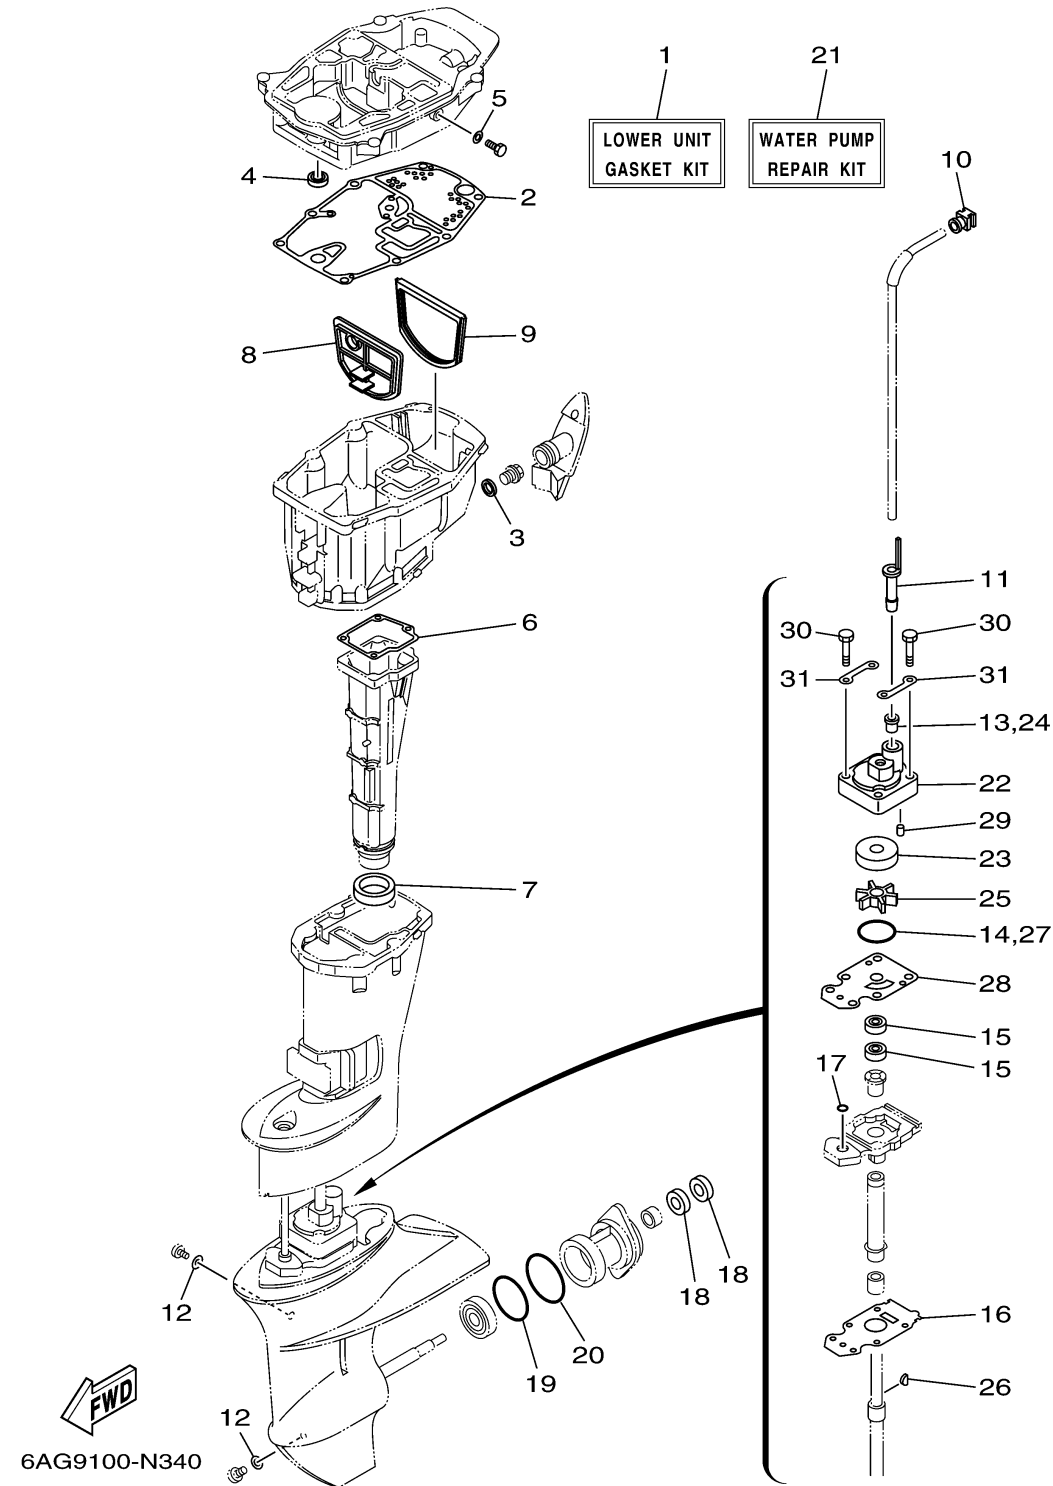

REPAIR KIT 3

Ref No.	Part Number	Description	Qty	Remarks
1	6AH-W0001-22-00	LOWER UNIT GASKET KIT	1	
2	6AH-15312-11-00	..GASKET, OIL PAN	1	
3	90430-14M09-00	..GASKET	1	
4	93101-12M63-00	..OIL SEAL	1	
5	90430-08143-00	..GASKET	1	
6	6AH-41134-00-00	..GASKET, EXHAUST MANIFOLD 2	1	
7	6AH-41138-00-00	..SEAL, EXT. 1	1	
8	6AH-45126-00-00	..PLATE, SEAL DAMPER	1	
9	6AH-45115-00-00	..GASKET, UPPER CASING	1	
10	6AH-44365-00-00	..DAMPER, WATER SEAL 1	1	
11	6AH-44368-00-00	..RUBBER, WATER SEAL 4	1	
12	90430-08003-00	..GASKET	2	
13	6L2-44367-01-00	..DAMPER, WATER SEAL 3	1	
14	93210-49046-00	..O-RING	1	
15	93101-20001-00	..OIL SEAL	2	
16	69G-45315-A0-00	..PACKING, LOWER CASING	1	
17	93210-06ME6-00	..O-RING	1	
18	93101-17054-00	..OIL SEAL	2	
19	93210-57M09-00	..O-RING	1	
20	93210-56M80-00	..O-RING	1	

CONTINUED ON NEXT FRAME >

REPAIR KIT 3

Ref No.	Part Number	Description	Qty	Remarks
21	6AH-W0078-02-00	WATER PUMP REPAIR KIT	1	
22	6AH-44311-00-00	. .HOUSING, WATER PUMP	1	
23	63V-44322-00-00	. .INSERT, CARTRIDGE	1	
24	6L2-44367-01-00	. .DAMPER, WATER SEAL 3	1	
25	63V-44352-01-00	. .IMPELLER	1	
26	664-44338-00-00	. .KEY, WOODRUFF	1	
27	93210-49046-00	. .O-RING	1	
28	68T-44323-00-00	. .OUTER PLATE, CARTRIDGE	1	
29	93604-12M07-00	. .PIN, DOWEL	2	
30	97D95-08045-00	. .BOLT, HEXAGON DEEP RECESS	4	
31	63V-44328-01-00	. .PLATE	2	