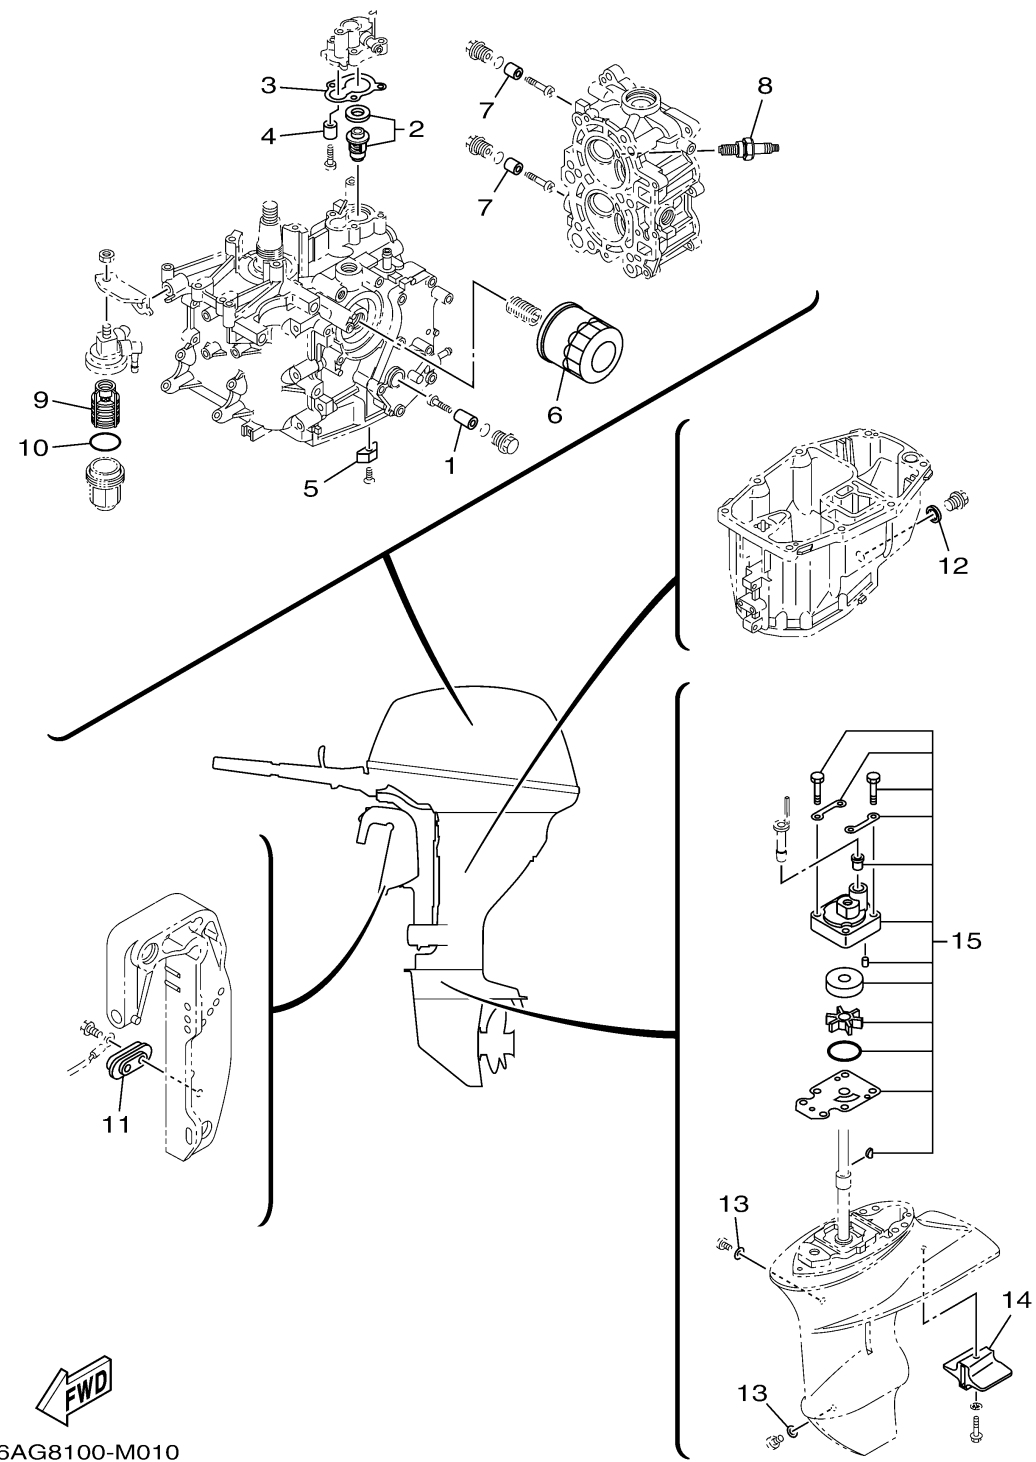

# SCHEDULED SERVICE PARTS

Ref No.	Part Number	Description	Qty	Remarks
1	6G8-11325-00-00	ANODE	1	
2	6AH-12411-00-00	THERMOSTAT	1	
3	6AH-12414-00-00	.GASKET, COVER	1	
4	6G8-11325-00-00	ANODE	1	
5	6E5-11325-00-00	ANODE	1	
6	5GH-13440-90-00	ELEMENT ASSY, OIL CLEANER	1	
7	6G8-11325-00-00	ANODE	2	
8	DPR-6EB90-00-00	PLUG, SPARK (NGK DPR6EB-9)	2	
9	61N-24563-10-00	.ELEMENT, FILTER	1	
10	93210-32738-00	.O-RING	1	
11	65W-45251-00-00	ANODE	0	
12	90430-14M09-00	.GASKET	1	
13	90430-08003-00	.GASKET	2	
14	6AH-45251-00-00	ANODE	1	
15	6AH-W0078-02-00	WATER PUMP REPAIR KIT	1	