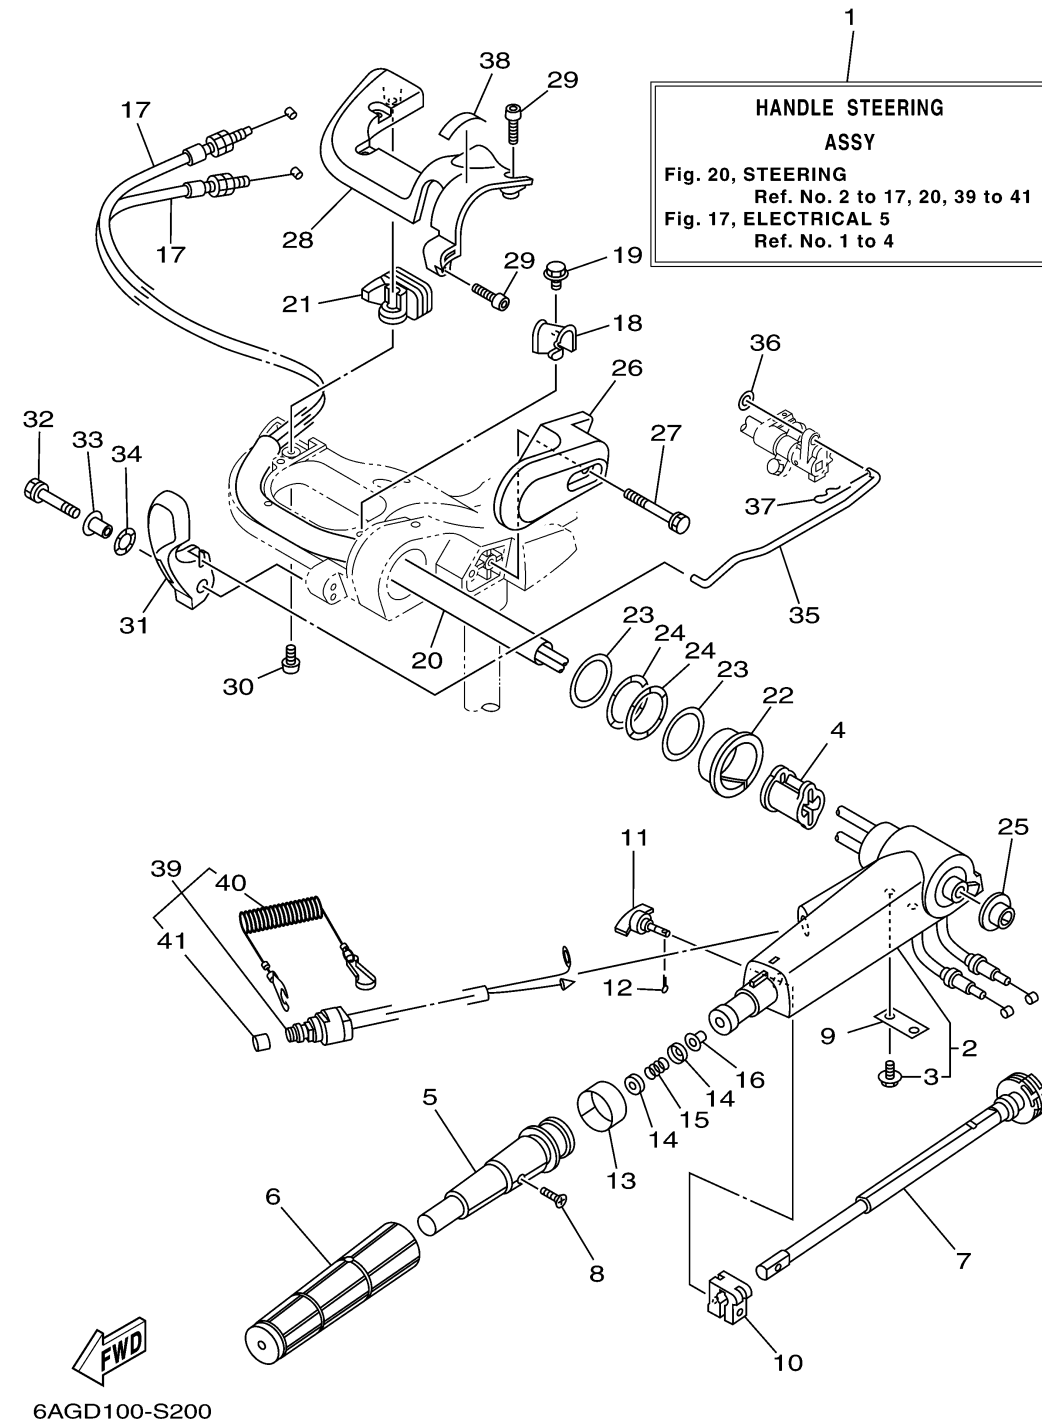

STEERING

Ref No.	Part Number	Description	Qty	Remarks
1	6AH-W0084-15-8D	HANDLE STEERING ASSY	0	
1	6AH-W0084-05-8D	HANDLE STEERING ASSY	1	
2	6AH-42101-02-8D	HANDLE, STEERING	1	
2	6AH-42101-12-8D	HANDLE, STEERING	0	
3	90109-06M86-00	. BOLT	2	
4	6AH-26288-01-00	GROMMET, CABLE	1	
5	66M-42119-01-00	GRIP, STEERING HANDLE	1	
6	67D-42177-01-00	RUBBER, HANDLE	1	
7	65W-42138-00-00	LEVER, THROTTLE	1	
8	90152-05011-00	SCREW, COUNTERSUNK	1	
9	65W-42159-00-00	STAY	1	
10	6G1-42126-00-00	FRICITION, STEERING HANDLE GRIP	1	
11	65W-42125-00-00	BOLT, FRICTION ADJUSTING	1	
12	91490-16010-00	PIN. COTTER	1	
13	6J0-42137-10-00	INDICATOR, THROTTLE	1	
14	6X4-44188-00-00	WASHER	2	
15	90501-23215-00	SPRING, COMPRESSION	1	
16	90386-08004-00	BUSH	1	
17	6AH-26311-00-00	WIRE, THROTTLE 1	2	
18	6AH-44554-00-00	PLATE	1	

CONTINUED ON NEXT FRAME >

STEERING

Ref No.	Part Number	Description	Qty	Remarks
19	97E95-06514-00	BOLT, HEXAGON W/W DEEP RECESS	1	
20	6AH-2634E-00-00	PROTECTOR 1	1	
21	6AH-42551-01-00	GROMMET	1	
22	90386-45001-00	BUSH	1	
23	90201-39008-00	WASHER, PLATE	2	
24	90206-39001-00	WASHER, WAVE	2	
25	90381-20001-00	BUSH, SOLID	1	
26	6AH-42131-00-8D	COVER, HANDLE STEERING	1	
27	97E95-06555-00	BOLT, HEXAGON W/W DEEP RECESS	2	
28	6AH-42532-A0-00	COVER	1	
29	90111-06072-00	BOLT, HEXAGON SOCKET BUTTON	4	
30	97780-60520-00	SCREW, TAPPING	1	
31	6AH-44111-00-00	HANDLE, GEAR SHIFT	1	
32	90119-06M05-00	BOLT, WITH WASHER	1	
33	90387-06M86-00	COLLAR	1	
34	90206-15M18-00	WASHER, WAVE	1	
35	6AH-44124-00-00	LINK, SHIFT ROD	1	
36	92990-06200-00	WASHER, PLAIN	1	
37	90468-18008-00	.CLIP	1	
38	6X3-44191-00-00	INDICATOR, SHIFT	1	

CONTINUED ON NEXT FRAME >

STEERING

Ref No.	Part Number	Description	Qty	Remarks
39	6AH-82575-00-00	ENGINE STOP SWITCH ASSY	1	
40	682-82556-00-00	. .LANYARD, STOP SWITCH	1	
41	689-8257Y-00-00	. .CAP	1	