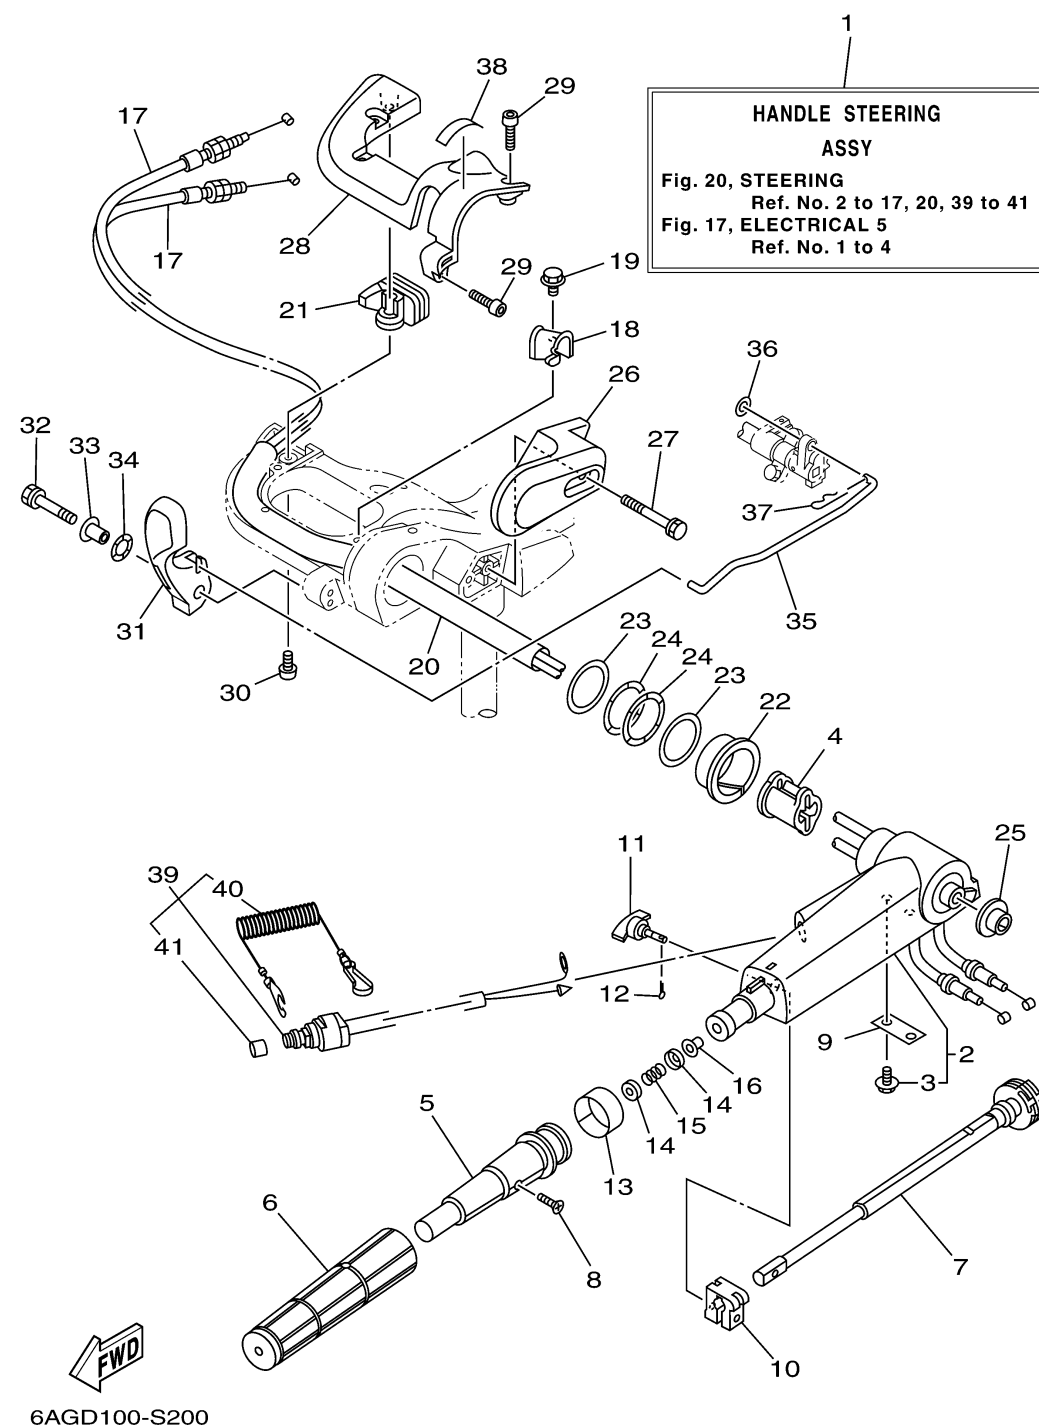

STEERING

Ref No.	Part Number	Description	Qty	Remarks
1	6AH-W0084-15-8D	HANDLE STEERING ASSY	0	
1	6AH-W0084-05-8D	HANDLE STEERING ASSY	1	
2	6AH-42101-02-8D	HANDLE, STEERING	1	
2	6AH-42101-12-8D	HANDLE, STEERING	0	
3	90109-06M86-00	. BOLT	2	
4	6AH-26288-01-00	GROMMET, CABLE	1	
5	66M-42119-01-00	GRIP, STEERING HANDLE	1	
6	67D-42177-01-00	RUBBER, HANDLE	1	
7	65W-42138-00-00	LEVER, THROTTLE	1	
8	90152-05011-00	SCREW, COUNTERSUNK	1	
9	65W-42159-00-00	STAY	1	
10	6G1-42126-00-00	FRICITION, STEERING HANDLE GRIP	1	
11	65W-42125-00-00	BOLT, FRICTION ADJUSTING	1	
12	91490-16010-00	PIN. COTTER	1	
13	6J0-42137-10-00	INDICATOR, THROTTLE	1	
14	6X4-44188-00-00	WASHER	2	
15	90501-23215-00	SPRING, COMPRESSION	1	
16	90386-08004-00	BUSH	1	
17	6AH-26311-00-00	WIRE, THROTTLE 1	2	
18	6AH-44554-00-00	PLATE	1	

CONTINUED ON NEXT FRAME >

STEERING

Ref No.	Part Number	Description	Qty	Remarks
19	97E95-06514-00	BOLT, HEXAGON W/W DEEP RECESS	1	
20	6AH-2634E-00-00	PROTECTOR 1	1	
21	6AH-42551-01-00	GROMMET	1	
22	90386-45001-00	BUSH	1	
23	90201-39008-00	WASHER, PLATE	2	
24	90206-39001-00	WASHER, WAVE	2	
25	90381-20001-00	BUSH, SOLID	1	
26	6AH-42131-00-8D	COVER, HANDLE STEERING	1	
27	97E95-06555-00	BOLT, HEXAGON W/W DEEP RECESS	2	
28	6AH-42532-A0-00	COVER	1	
29	90111-06072-00	BOLT, HEXAGON SOCKET BUTTON	4	
30	97780-60520-00	SCREW, TAPPING	1	
31	6AH-44111-00-00	HANDLE, GEAR SHIFT	1	
32	90119-06M05-00	BOLT, WITH WASHER	1	
33	90387-06M86-00	COLLAR	1	
34	90206-15M18-00	WASHER, WAVE	1	
35	6AH-44124-00-00	LINK, SHIFT ROD	1	
36	92990-06200-00	WASHER, PLAIN	1	
37	90468-18008-00	.CLIP	1	
38	6X3-44191-00-00	INDICATOR, SHIFT	1	

CONTINUED ON NEXT FRAME >

STEERING

Ref No.	Part Number	Description	Qty	Remarks
39	6AH-82575-00-00	ENGINE STOP SWITCH ASSY	1	
40	682-82556-00-00	. .LANYARD, STOP SWITCH	1	
41	689-8257Y-00-00	. .CAP	1	