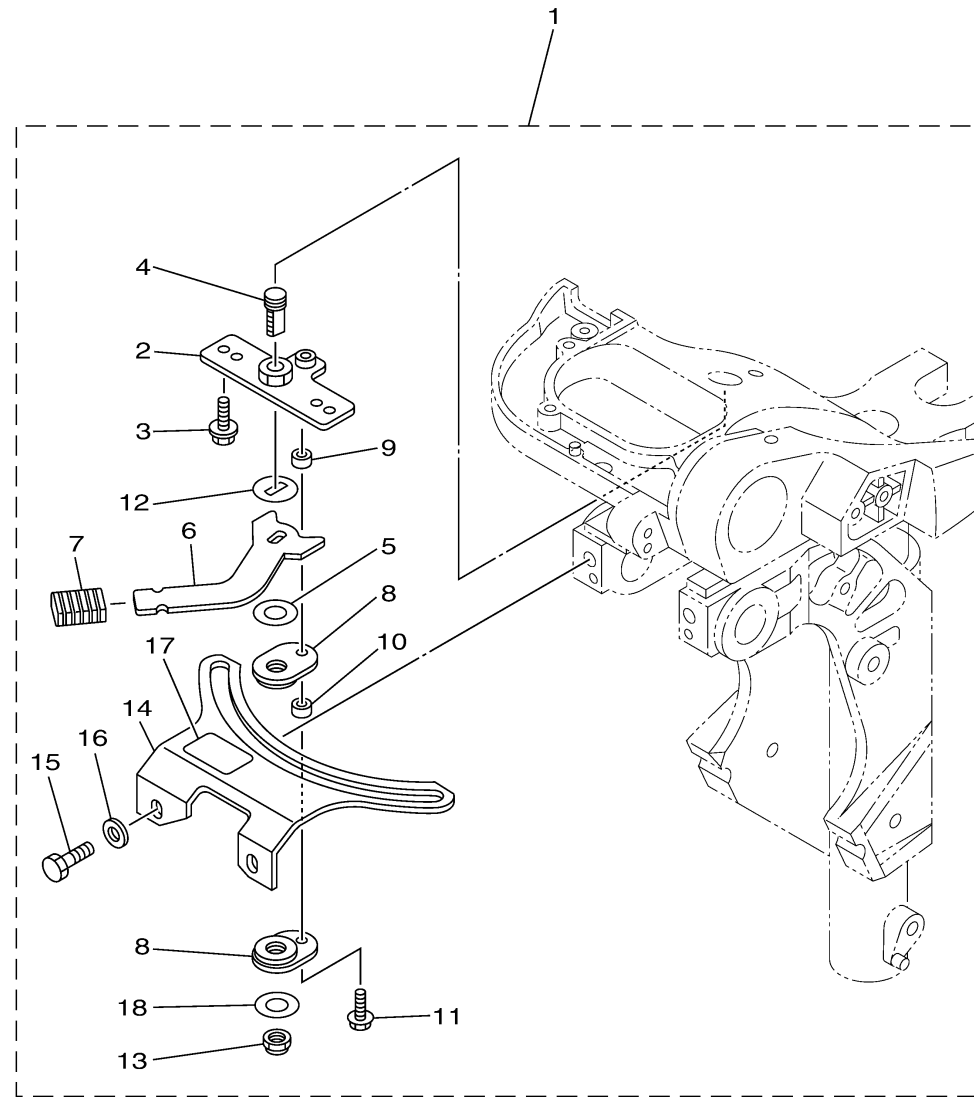

STEERING FRICTION

Ref No.	Part Number	Description	Qty	Remarks
1	6AH-42508-03-00	STEERING FRICTION ASSY	1	
1	6AH-42508-13-00	STEERING FRICTION ASSY	0	
2	68T-42525-01-00	. .PLATE, FRICTION	1	
3	90119-05018-00	. .BOLT, WITH WASHER	2	
4	67C-42562-A0-00	. .SHAFT, STEERING LOCK	1	
5	90202-10M56-00	. .WASHER, PLATE	1	
6	68T-42561-00-00	. .KNOB, STEERING LOCK	1	
7	689-43633-01-00	. .COVER, TILT LEVER	1	
8	65W-42528-00-00	. .PLATE, FRICTION	2	
9	90387-05053-00	. .COLLAR	1	
10	90387-05054-00	. .COLLAR	1	
11	97595-05520-00	. .BOLT, WITH WASHER	1	
12	90209-10M26-00	. .WASHER	1	
13	90185-10M14-00	. .NUT, SELF-LOCKING	1	
14	6AH-42527-00-00	. .PLATE, FRICTION	1	
15	97D95-08016-00	. .BOLT, HEXAGON DEEP RECESS	2	
16	90201-08065-00	. .WASHER, PLATE	2	
17	68T-43155-00-00	. .MARK 1	1	FOR 6AH-42508-03
18	90201-106M5-00	. .WASHER, PLATE	1	

6AGD300-S210