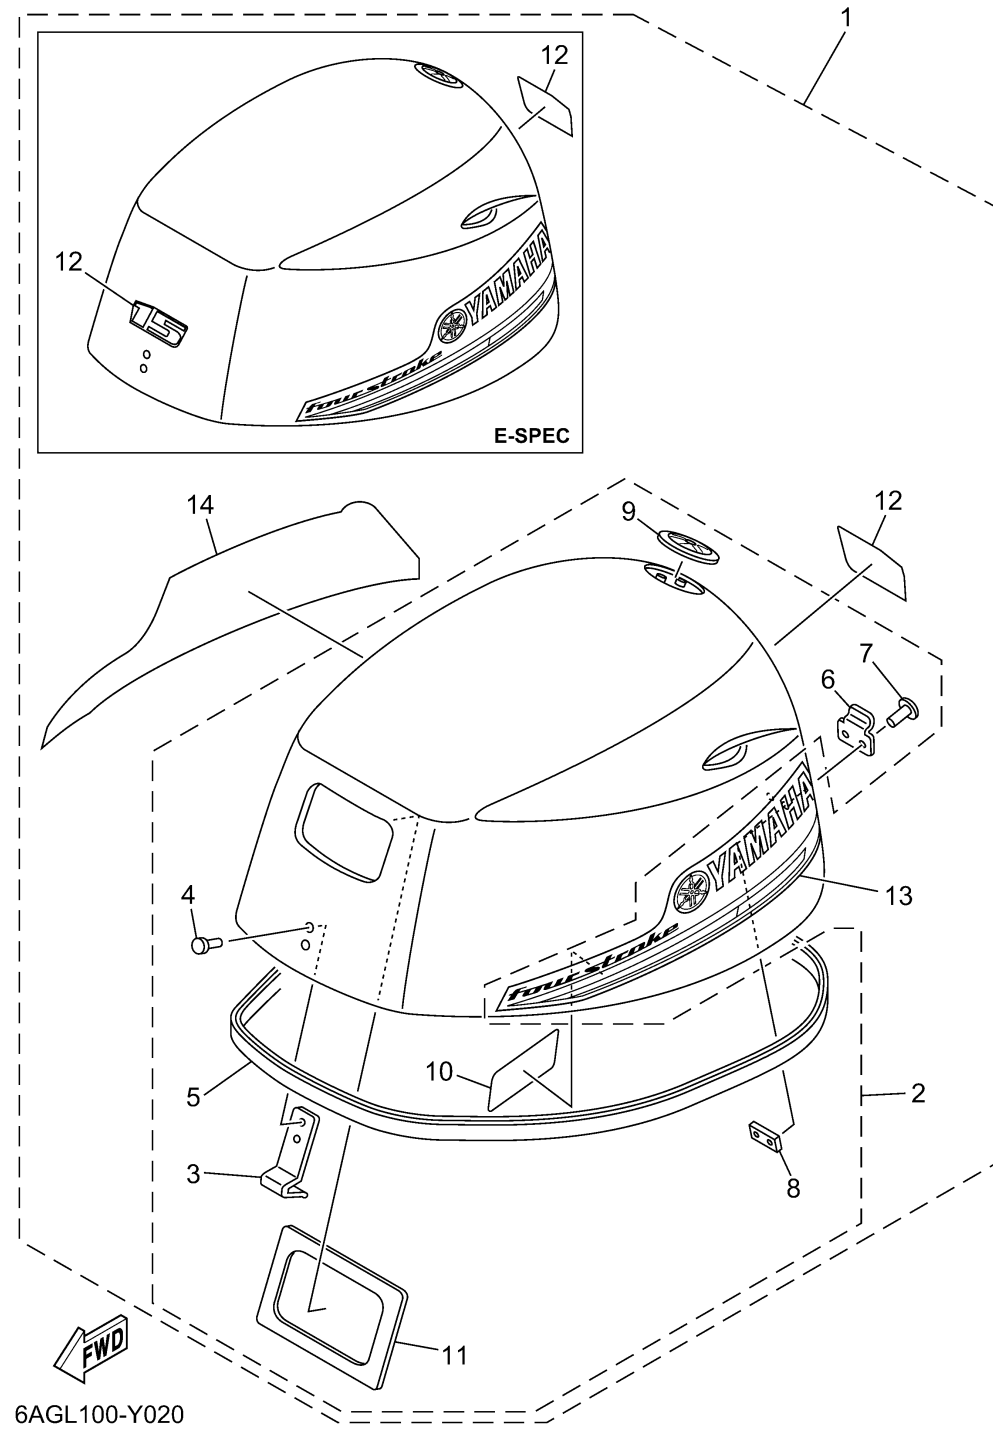

TOP COWLING

Ref No.	Part Number	Description	Qty	Remarks
1	6AG-42610-80-00	TOP COWLING ASSY	1	
1	6AG-42610-90-00	TOP COWLING ASSY	0	
2	6AH-4261A-20-00	..TOP COWLING W/O GRAPHICS	1	
2	6AH-4261A-30-00	..TOP COWLING W/O GRAPHICS	0	
3	6AH-42651-10-00	...HOOK	1	
4	90266-04M04-00	...RIVET	2	
5	6AH-42615-00-00	...SEAL	1	
6	6FM-42652-00-00	...HOOK	1	
7	90266-04M01-00	...RIVET	2	
8	6FM-42647-00-00	...HOLDER, CLAMP BAND	1	
9	6AH-42697-10-00	...TUNING FORK MARK	1	
10	6AH-42735-00-00	...PROTECTOR	1	
11	6AH-42656-00-00	...PROTECTOR, RUBBER SEAL	1	
12	6AG-42677-21-00	..GRAPHIC, FRONT	1	
12	6AG-42677-21-00	..GRAPHIC, FRONT	0	
13	6AG-42675-01-00	..GRAPHIC, SIDE 1	1	
14	6AG-42676-01-00	..GRAPHIC, SIDE 2	1	