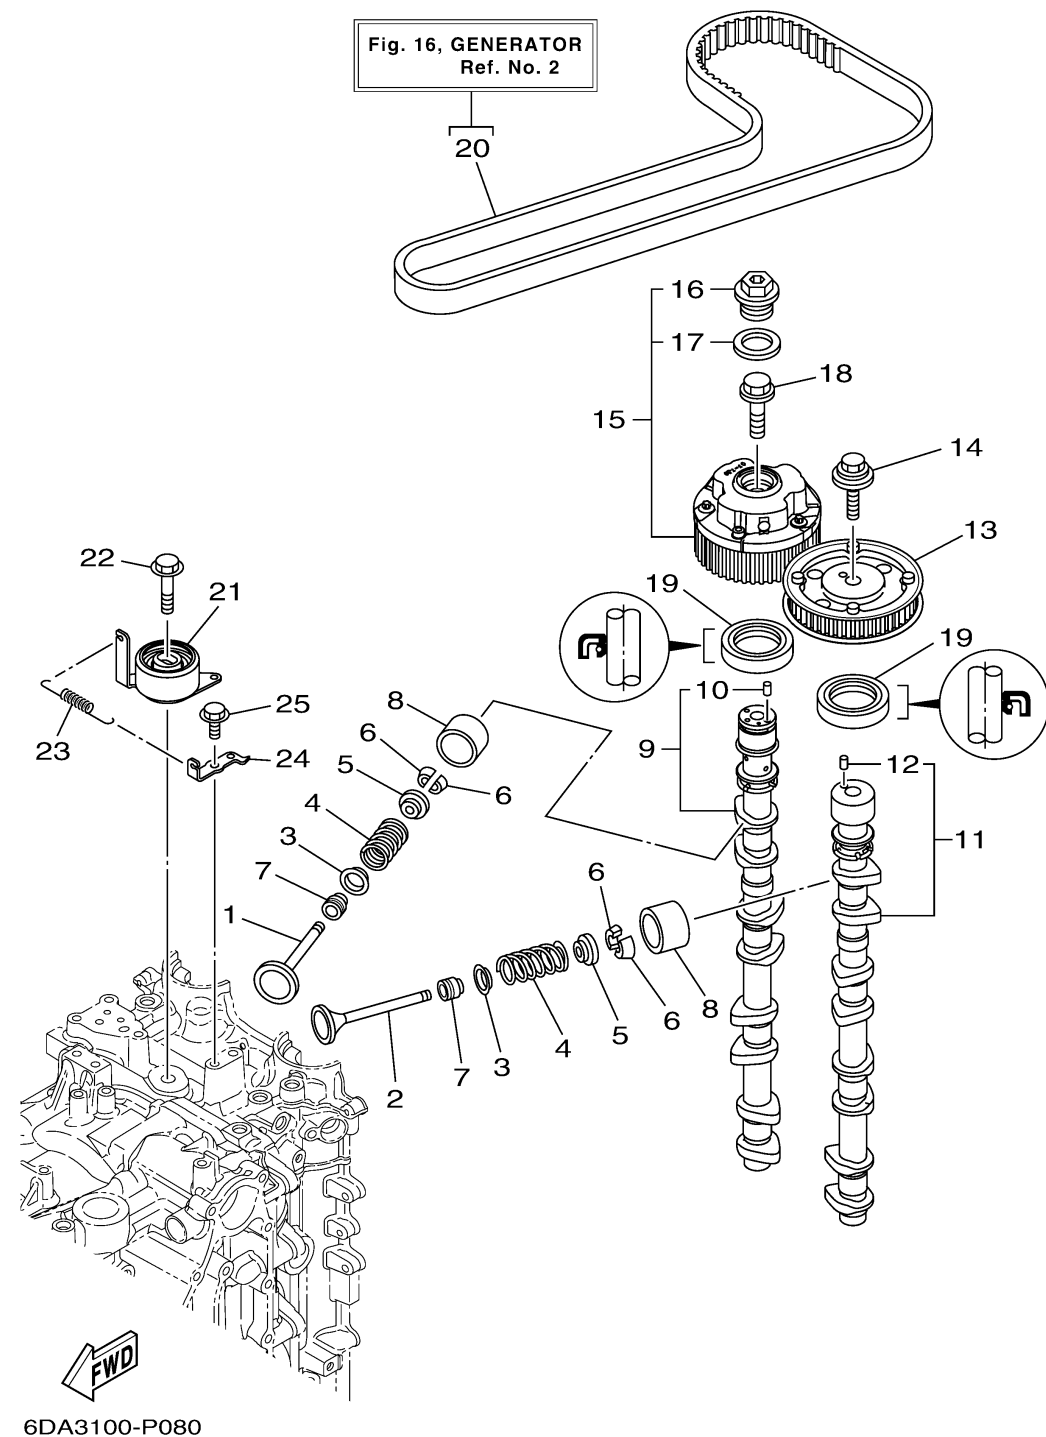

CONTINUED ON NEXT FRAME >

6DA3100-P080

VALVE

Ref No.	Part Number	Description	Qty	Remarks
8	K0F-A3751-D0-00	LIFTER, VALVE (3.282)	16	UR
8	K0F-A3751-E0-00	LIFTER, VALVE (3.302)	16	UR
8	K0F-A3751-F0-00	LIFTER, VALVE (3.322)	16	UR
8	K0F-A3751-G0-00	LIFTER, VALVE (3.342)	16	UR
8	K0F-A3751-H0-00	LIFTER, VALVE (3.362)	16	UR
8	K0F-A3751-J0-00	LIFTER, VALVE (3.382)	16	UR
8	K0F-A3751-K0-00	LIFTER, VALVE (3.402)	16	UR
8	K0F-A3751-L0-00	LIFTER, VALVE (3.422)	16	UR
8	K0F-A3751-M0-00	LIFTER, VALVE (3.442)	16	UR
8	K0F-A3751-N0-00	LIFTER, VALVE (3.462)	16	UR
8	K0F-A3751-P0-00	LIFTER, VALVE (3.482)	16	UR
8	K0F-A3751-R0-00	LIFTER, VALVE (3.502)	16	UR
8	K0F-A3751-S0-00	LIFTER, VALVE (3.522)	16	UR
8	K0F-A3751-T0-00	LIFTER, VALVE (3.542)	16	UR
8	K0F-A3753-00-00	LIFTER, VALVE (3.562)	16	UR
8	K0F-A3753-10-00	LIFTER, VALVE (3.582)	16	UR
8	K0F-A3753-20-00	LIFTER, VALVE (3.602)	16	UR
8	K0F-A3753-30-00	LIFTER, VALVE (3.625)	16	UR
8	K0F-A3753-40-00	LIFTER, VALVE (3.650)	16	UR
8	K0F-A3753-50-00	LIFTER, VALVE (3.675)	16	UR

CONTINUED ON NEXT FRAME >

VALVE

Ref No.	Part Number	Description	Qty	Remarks
8	K0F-A3753-60-00	LIFTER, VALVE (3.700)	16	UR
8	K0F-A3753-70-00	LIFTER, VALVE (3.725)	16	UR
9	6DA-12171-01-00	CAMSHAFT 1	1	
10	93605-10108-00	. .PIN, DOWEL	1	
11	6DA-12181-02-00	CAMSHAFT 2	1	
12	93605-10108-00	. .PIN, DOWEL	1	
13	6FA-115A0-00-00	DRIVEN GEAR ASSY	1	
14	90119-10050-00	BOLT, WITH WASHER	1	
15	6P2-12645-22-00	PULLEY ASSY 1	1	
16	6P2-12623-00-00	. .BOLT	1	
17	6P2-12663-00-00	. .GASKET	1	
18	6P2-12615-00-00	BOLT	1	
19	93102-38008-00	.OIL SEAL	2	
20	6DA-W4624-00-00	BELT (WITH ROTOR BOLTS)	1	
21	6DA-11590-00-00	TENSIONER ASSY	1	
22	90119-10M07-00	BOLT, WITH WASHER	1	
23	90506-18025-00	SPRING, TENSION	1	
24	6DA-11595-00-00	PLATE, VALVE	1	
25	97E75-06516-00	BOLT, HEXAGON W/W DEEP RECESS	1	