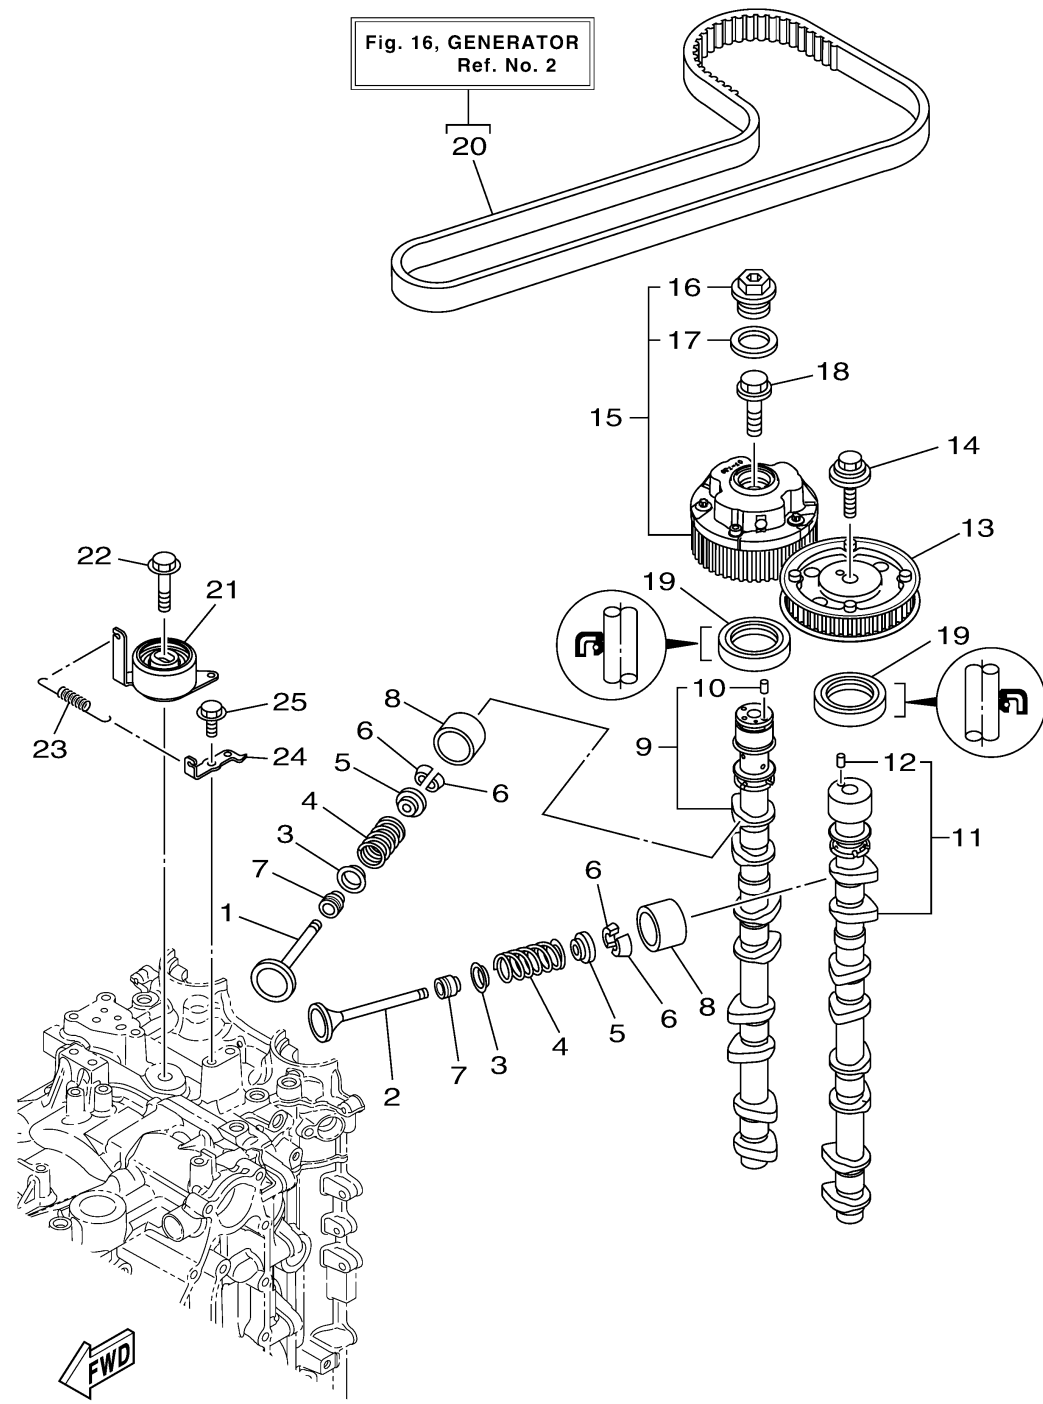

6DA3100-P080

VALVE

Ref No.	Part Number	Description	Qty	Remarks
8	K0F-A3751-D0-00	LIFTER, VALVE (3.282)	16	UR
8	K0F-A3751-E0-00	LIFTER, VALVE (3.302)	16	UR
8	K0F-A3751-F0-00	LIFTER, VALVE (3.322)	16	UR
8	K0F-A3751-G0-00	LIFTER, VALVE (3.342)	16	UR
8	K0F-A3751-H0-00	LIFTER, VALVE (3.362)	16	UR
8	K0F-A3751-J0-00	LIFTER, VALVE (3.382)	16	UR
8	K0F-A3751-K0-00	LIFTER, VALVE (3.402)	16	UR
8	K0F-A3751-L0-00	LIFTER, VALVE (3.422)	16	UR
8	K0F-A3751-M0-00	LIFTER, VALVE (3.442)	16	UR
8	K0F-A3751-N0-00	LIFTER, VALVE (3.462)	16	UR
8	K0F-A3751-P0-00	LIFTER, VALVE (3.482)	16	UR
8	K0F-A3751-R0-00	LIFTER, VALVE (3.502)	16	UR
8	K0F-A3751-S0-00	LIFTER, VALVE (3.522)	16	UR
8	K0F-A3751-T0-00	LIFTER, VALVE (3.542)	16	UR
8	K0F-A3753-00-00	LIFTER, VALVE (3.562)	16	UR
8	K0F-A3753-10-00	LIFTER, VALVE (3.582)	16	UR
8	K0F-A3753-20-00	LIFTER, VALVE (3.602)	16	UR
8	K0F-A3753-30-00	LIFTER, VALVE (3.625)	16	UR
8	K0F-A3753-40-00	LIFTER, VALVE (3.650)	16	UR
8	K0F-A3753-50-00	LIFTER, VALVE (3.675)	16	UR

CONTINUED ON NEXT FRAME >