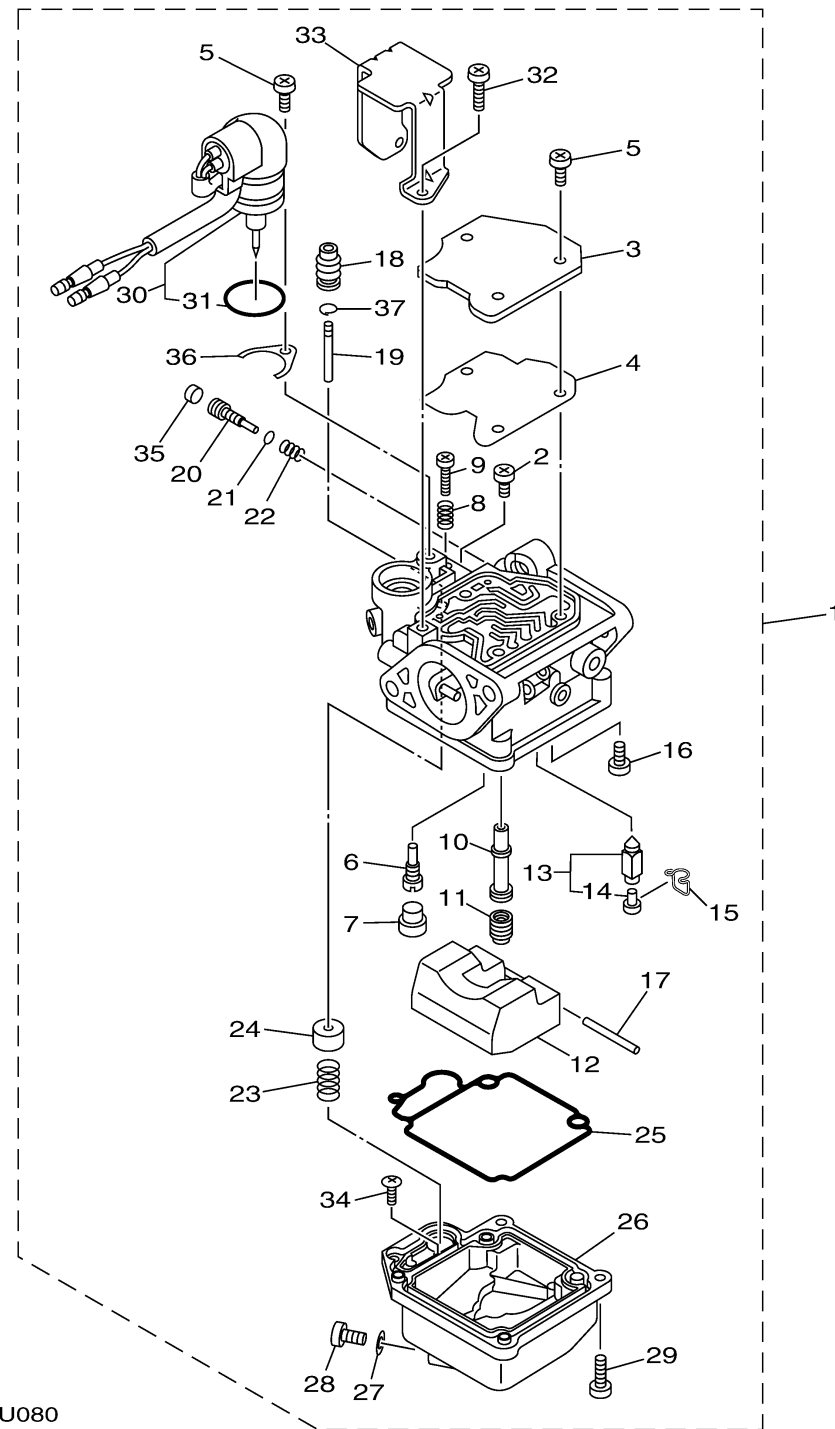

# CARBURETOR

Ref No.	Part Number	Description	Qty	Remarks
21	67F-14398-10-00	..O-RING	1	
22	67C-14555-00-00	..SPRING	1	
23	6AH-14335-00-00	..SPRING, PLUNGER	1	
24	6AH-14371-00-00	..PLUNGER, STARTER	1	
25	6AH-14384-00-00	..GASKET, FLOAT CHAMBER	1	
26	6AH-14980-03-00	..BODY, FLOAT CHAMBER	1	
27	65W-14398-00-00	..GASKET	1	
28	65W-14992-09-00	..SCREW, DRAIN	1	
29	97980-04114-00	..SCREW, WITH WASHER	4	
30	6AH-14380-13-00	..PRIME STARTER ASSY	1	
31	5ML-E4854-00-00	...O-RING	1	
32	97980-04108-00	..SCREW, WITH WASHER	2	
33	6AH-14346-00-00	..PLATE	1	
34	67C-14567-00-00	..SCREW	1	
35	67C-1432A-01-00	..PLUG	1	
36	65W-14346-00-00	..PLATE	1	
37	65W-1439G-00-00	..CLIP 1	1	