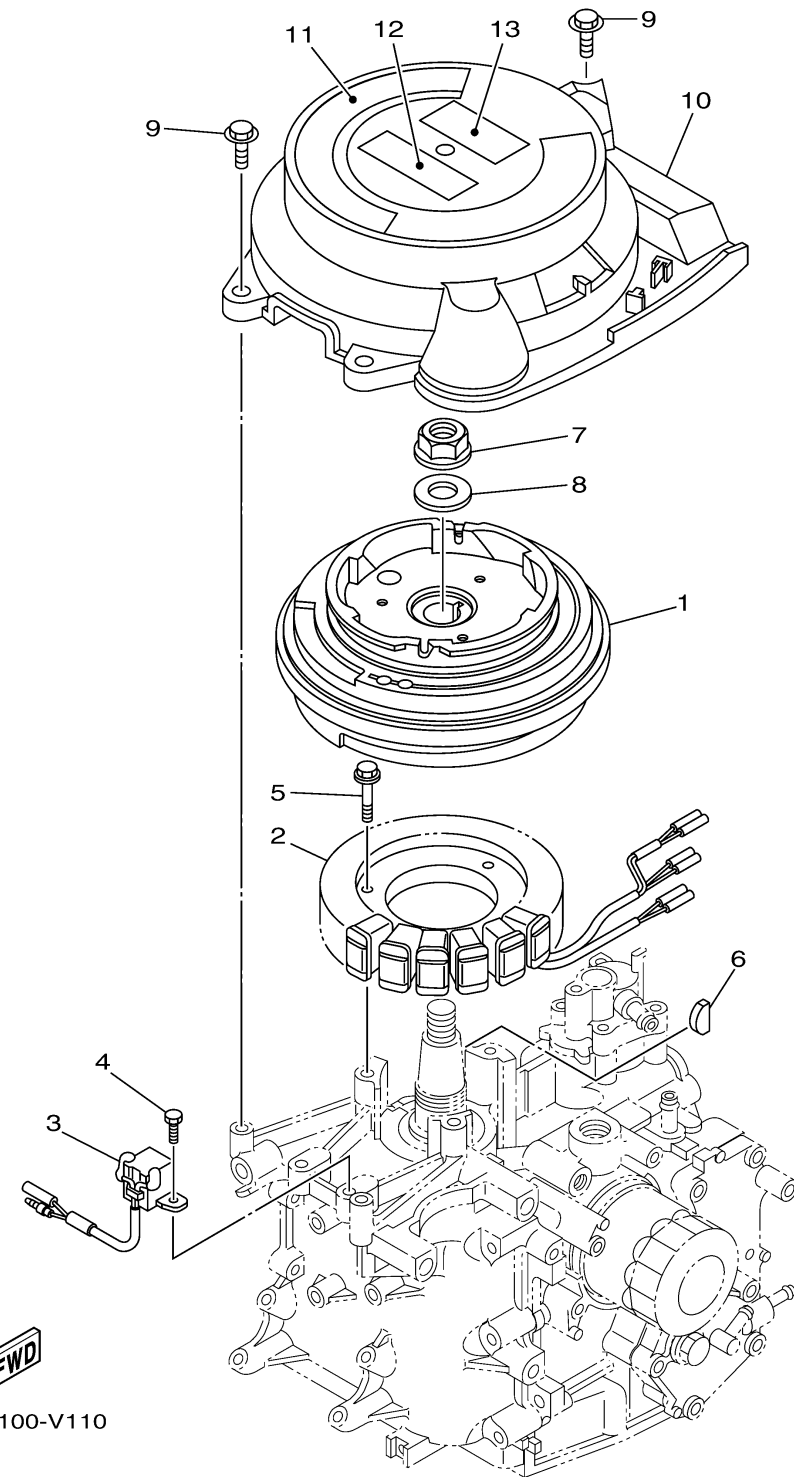

GENERATOR

| Ref No. | Part Number | Description | Qty | Remarks |
|---------|-----------------|-------------------------------|-----|---------|
| 1 | 6AH-85550-10-00 | ROTOR ASSY | 1 | |
| 2 | 6AH-85510-00-00 | STATOR ASSY | 1 | |
| 3 | 6AH-85580-00-00 | COIL, PULSER | 1 | |
| 4 | 97095-05012-00 | BOLT | 2 | |
| 5 | 95D95-06030-00 | BOLT, FLANGE DEEP RECESS | 3 | |
| 6 | 90280-05013-00 | KEY, WOODRUFF | 1 | |
| 7 | 90179-16M05-00 | NUT | 1 | |
| 8 | 90201-16M44-00 | WASHER, PLATE | 1 | |
| 9 | 97E95-06520-00 | BOLT, HEXAGON W/W DEEP RECESS | 3 | |
| 10 | 6AH-81337-00-00 | COVER, FLYWHEEL | 1 | |
| 11 | 6AH-14427-61-00 | LABEL, INSTRUCTION | 1 | |
| 12 | 6EE-81995-41-00 | LABEL, WARNING | 1 | |
| 13 | 6EE-81995-51-00 | LABEL, WARNING | 1 | |