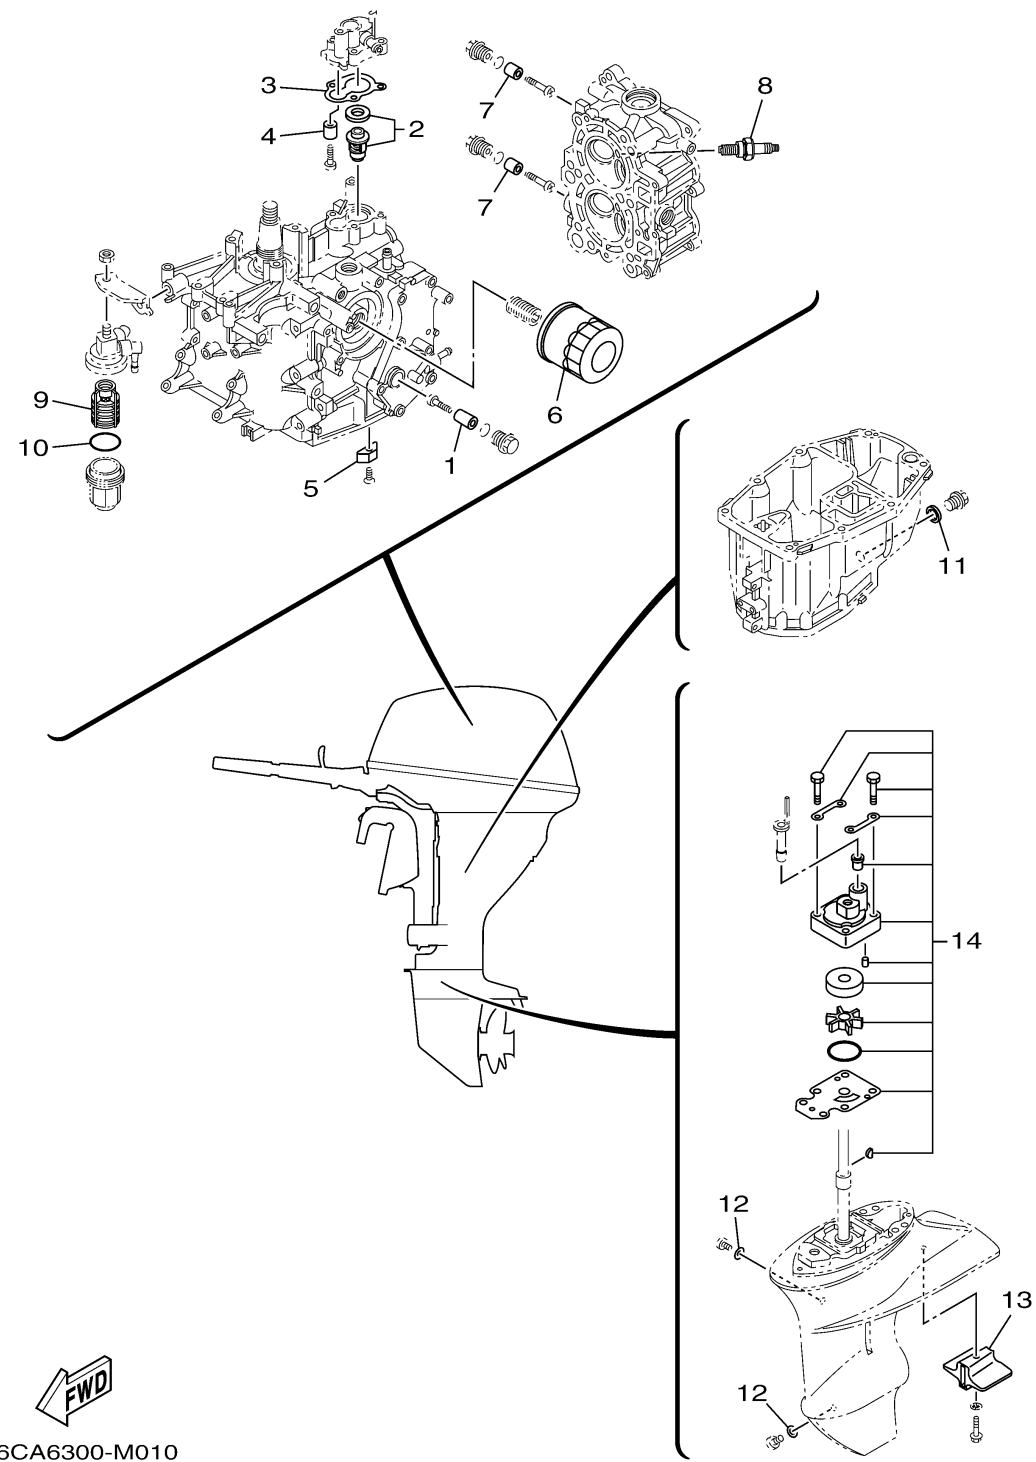

SCHEDULED SERVICE PARTS

Ref No.	Part Number	Description	Qty	Remarks
1	6G8-11325-00-00	ANODE	1	
2	6AH-12411-00-00	THERMOSTAT	1	
3	6AH-12414-00-00	.GASKET, COVER	1	
4	6G8-11325-00-00	ANODE	1	
5	6E5-11325-00-00	ANODE	1	
6	5GH-13440-90-00	ELEMENT ASSY, OIL CLEANER	1	
7	6G8-11325-00-00	ANODE	2	
8	DPR-6EB90-00-00	PLUG, SPARK (NGK DPR6EB-9)	2	
9	61N-24563-10-00	.ELEMENT, FILTER	1	
10	93210-32738-00	.O-RING	1	
11	90430-14M09-00	.GASKET	1	
12	90430-08003-00	.GASKET	2	
13	6AH-45251-00-00	ANODE	1	
14	6AH-W0078-02-00	WATER PUMP REPAIR KIT	1	