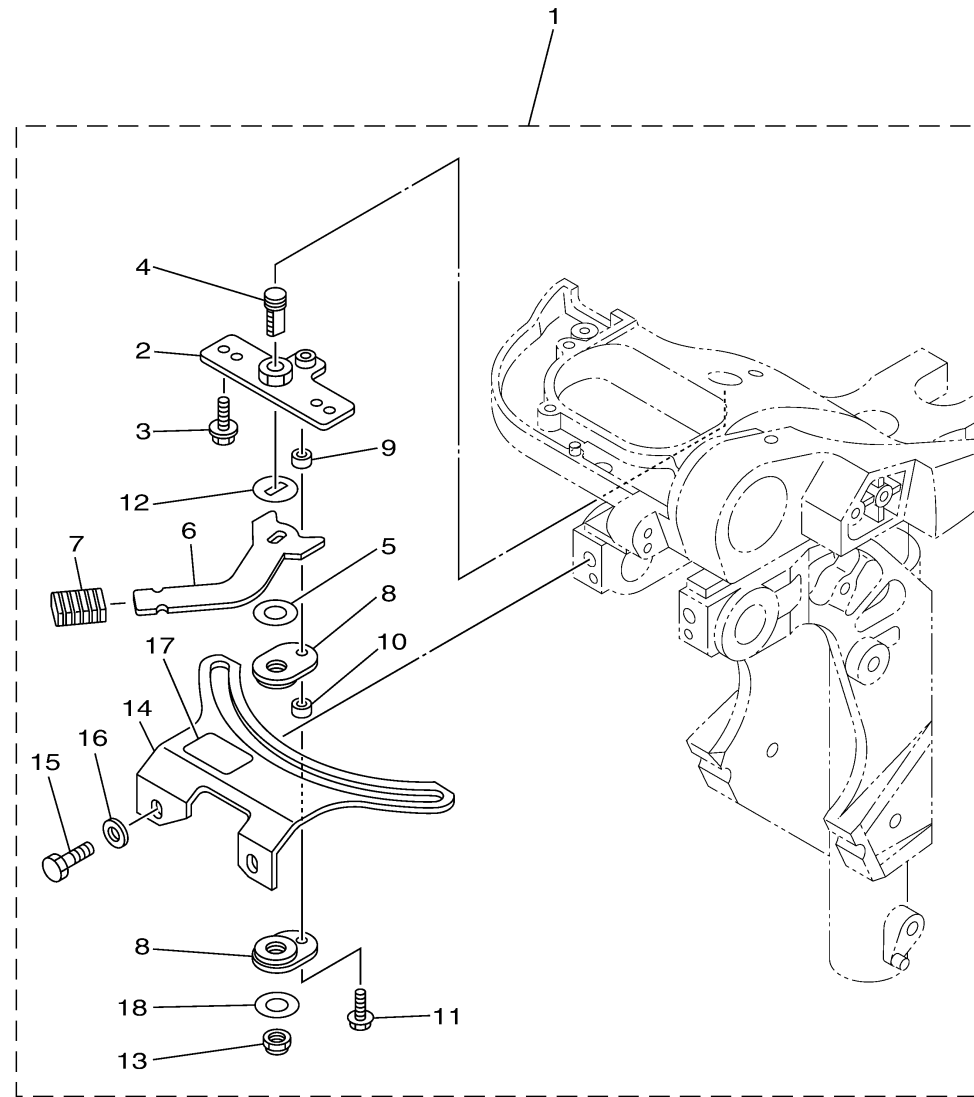

STEERING FRICTION

Ref No.	Part Number	Description	Qty	Remarks
1	6AH-42508-03-00	STEERING FRICTION ASSY	1	
2	68T-42525-01-00	..PLATE, FRICTION	1	
3	90119-05018-00	..BOLT, WITH WASHER	2	
4	67C-42562-A0-00	..SHAFT, STEERING LOCK	1	
5	90202-10M56-00	..WASHER, PLATE	1	
6	68T-42561-00-00	..KNOB, STEERING LOCK	1	
7	689-43633-01-00	..COVER, TILT LEVER	1	
8	65W-42528-00-00	..PLATE, FRICTION	2	
9	90387-05053-00	..COLLAR	1	
10	90387-05054-00	..COLLAR	1	
11	97595-05520-00	..BOLT, WITH WASHER	1	
12	90209-10M26-00	..WASHER	1	
13	90185-10M14-00	..NUT, SELF-LOCKING	1	
14	6AH-42527-00-00	..PLATE, FRICTION	1	
15	97D95-08016-00	..BOLT, HEXAGON DEEP RECESS	2	
16	90201-08065-00	..WASHER, PLATE	2	
17	68T-43155-00-00	..MARK 1	1	
18	90201-106M5-00	..WASHER, PLATE	1	

6AGD300-S210