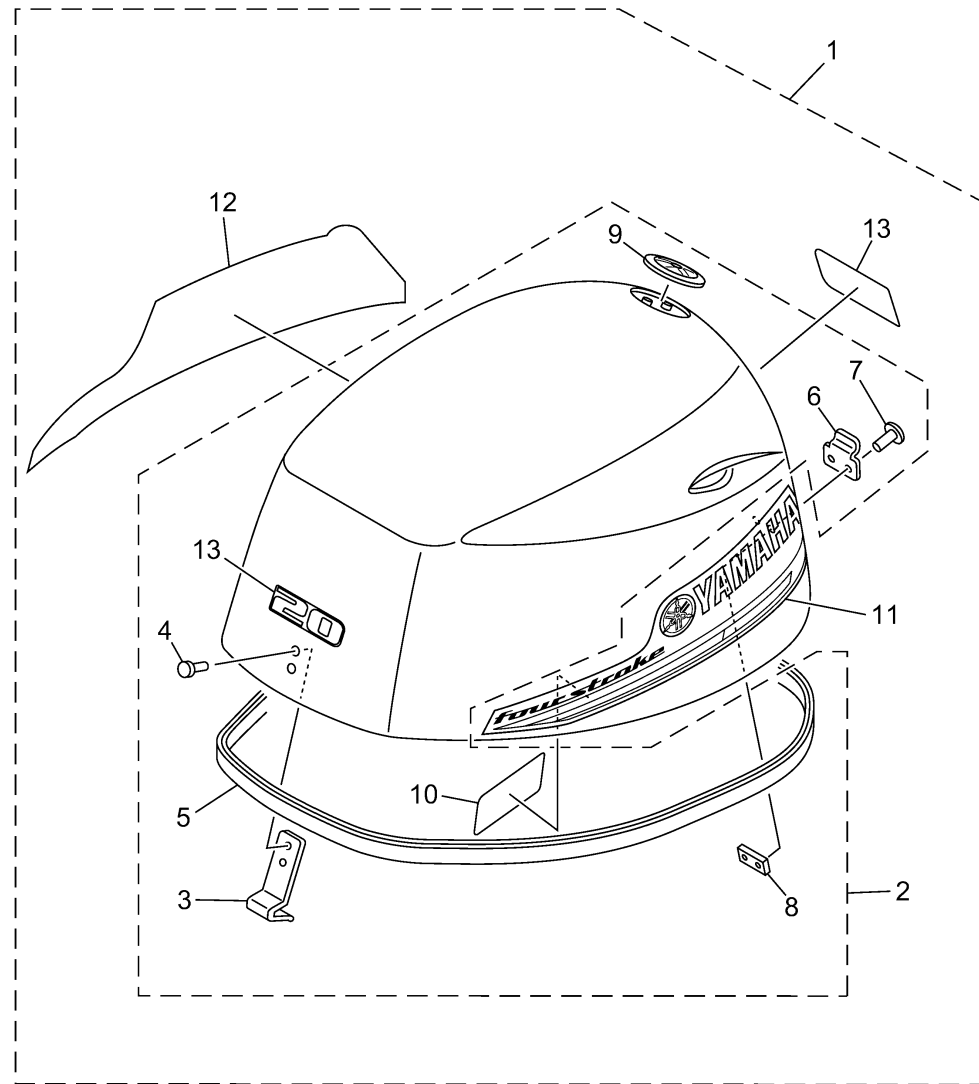

TOP COWLING

Ref No.	Part Number	Description	Qty	Remarks
1	6AH-42610-B0-00	TOP COWLING ASSY	1	
2	6AH-4261A-30-00	..TOP COWLING W/O GRAPHICS	1	
3	6AH-42651-10-00	...HOOK	1	
4	90266-04M04-00	...RIVET	2	
5	6AH-42615-00-00	...SEAL	1	
6	6FM-42652-00-00	...HOOK	1	
7	90266-04M01-00	...RIVET	2	
8	6FM-42647-00-00	...HOLDER, CLAMP BAND	1	
9	6AH-42697-10-00	...TUNING FORK MARK	1	
10	6AH-42735-00-00	...PROTECTOR	1	
11	6AG-42675-01-00	..GRAPHIC, SIDE 1	1	
12	6AG-42676-01-00	..GRAPHIC, SIDE 2	1	
13	6AH-42677-01-00	..GRAPHIC, FRONT	2	

6AHL100-Y020