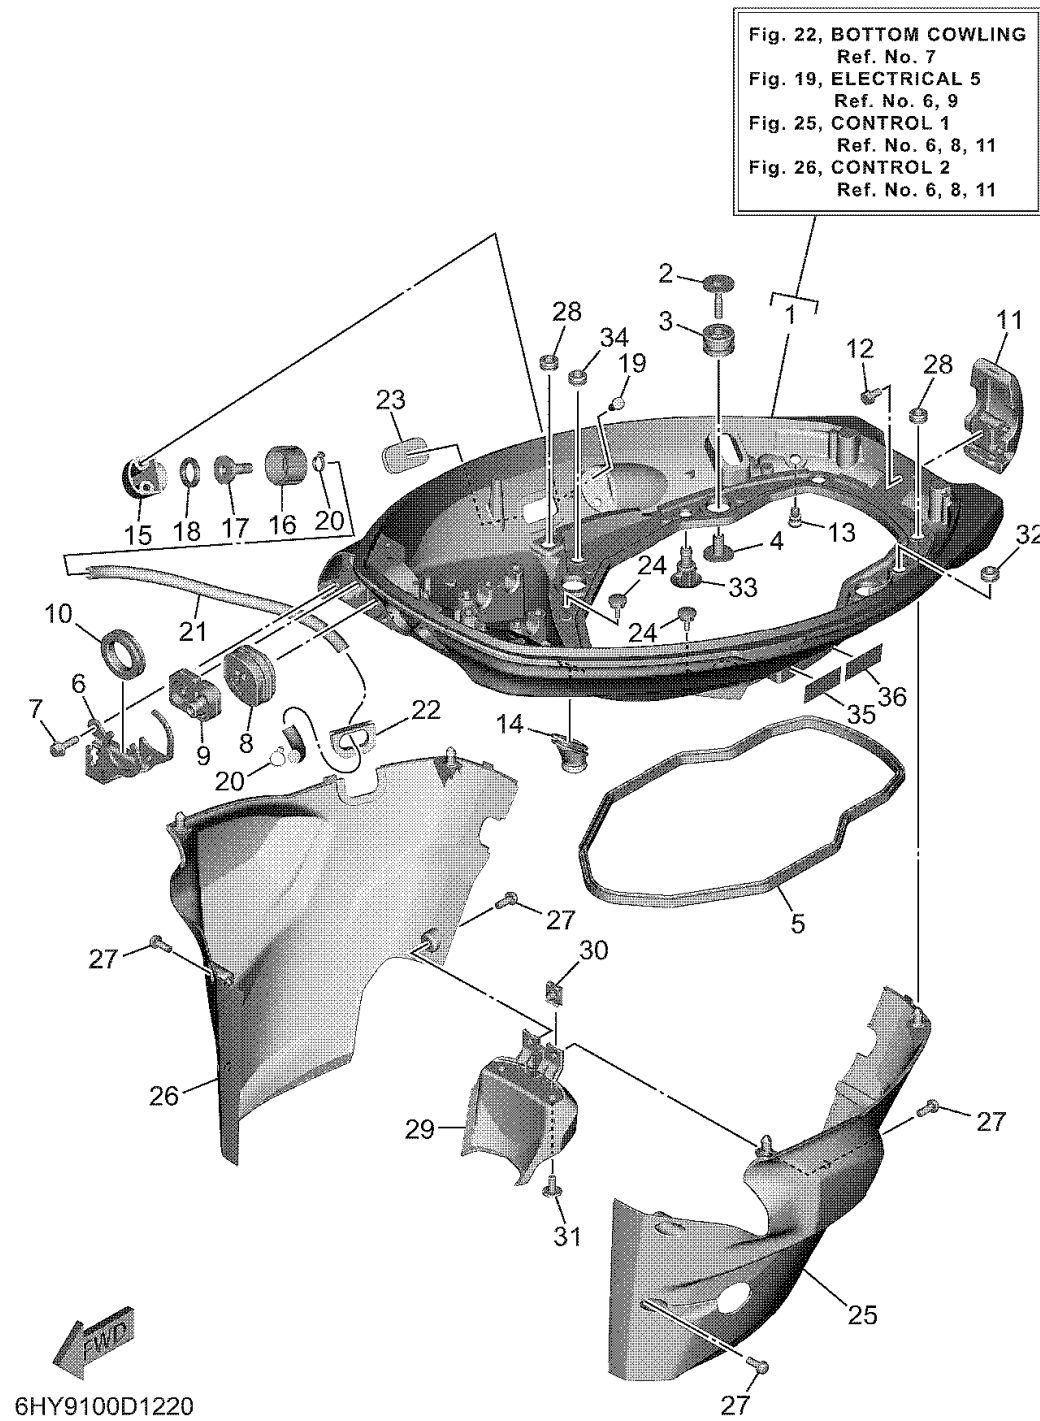

BOTTOM COWLING

Ref No.	Part Number	Description	Qty	Remarks
1	6FM-42710-00-8D	BOTTOM COWLING ASSY	1	
2	90119-06291-00	BOLT, WITH WASHER	4	
3	90480-21M82-00	GROMMET	4	
4	90387-06176-00	COLLAR	4	
5	6FM-42716-00-00	RUBBER SEAL 1	1	
6	6FM-42761-00-00	STOPPER	1	
6	6FM-42761-10-00	.STOPPER	0	
7	90109-06316-00	BOLT	2	
8	6FM-42724-11-00	GROMMET	0	
8	6FM-42724-01-00	GROMMET	1	
9	6FM-42725-01-00	GROMMET	1	
10	6FM-42726-11-00	.GROMMET	1	
11	6FM-42801-00-00	COWLING CLAMP COMP.	1	
12	97E95-06512-00	BOLT, HEXAGON W/W DEEP RECESS	1	
13	6BL-44391-00-00	NIPPLE, HOSE	1	
14	6AH-42727-01-00	GROMMET	1	
15	6DR-12572-00-00	ADAPTER	1	
16	6R3-12581-10-00	JOINT, HOSE 1	1	
17	6R3-12582-00-00	JOINT, HOSE 2	1	
18	6R3-12583-10-00	GASKET, HOSE JOINT	1	

CONTINUED ON NEXT FRAME >

BOTTOM COWLING

Ref No.	Part Number	Description	Qty	Remarks
19	97780-60520-00	SCREW, TAPPING	2	
20	90465-11M10-00	CLAMP	2	
21	90445-11182-00	HOSE (L300)	1	
22	6AH-42726-01-00	GROMMET	1	
23	6H4-42726-01-00	GROMMET	1	
24	6H4-42748-01-00	GROMMET	2	
25	6FM-42741-00-00	APRON, 1	1	
26	6FM-42771-00-00	APRON, 2	1	
27	90159-06062-00	SCREW, WITH WASHER	6	
28	90480-13M24-00	GROMMET	4	
29	6FM-42735-00-00	PROTECTOR	1	
30	90183-061A8-00	NUT, SPRING	2	
31	90111-06144-00	BOLT, HEXAGON SOCKET BUTTON	2	
32	90480-13M24-00	GROMMET	1	
33	6P2-44391-00-00	NIPPLE, HOSE	1	
34	90480-13M24-00	GROMMET	1	
35	6EE-42794-41-00	LABEL, WARNING (GENERAL)	1	
36	6EE-42794-51-00	LABEL, WARNING (GENERAL)	1	