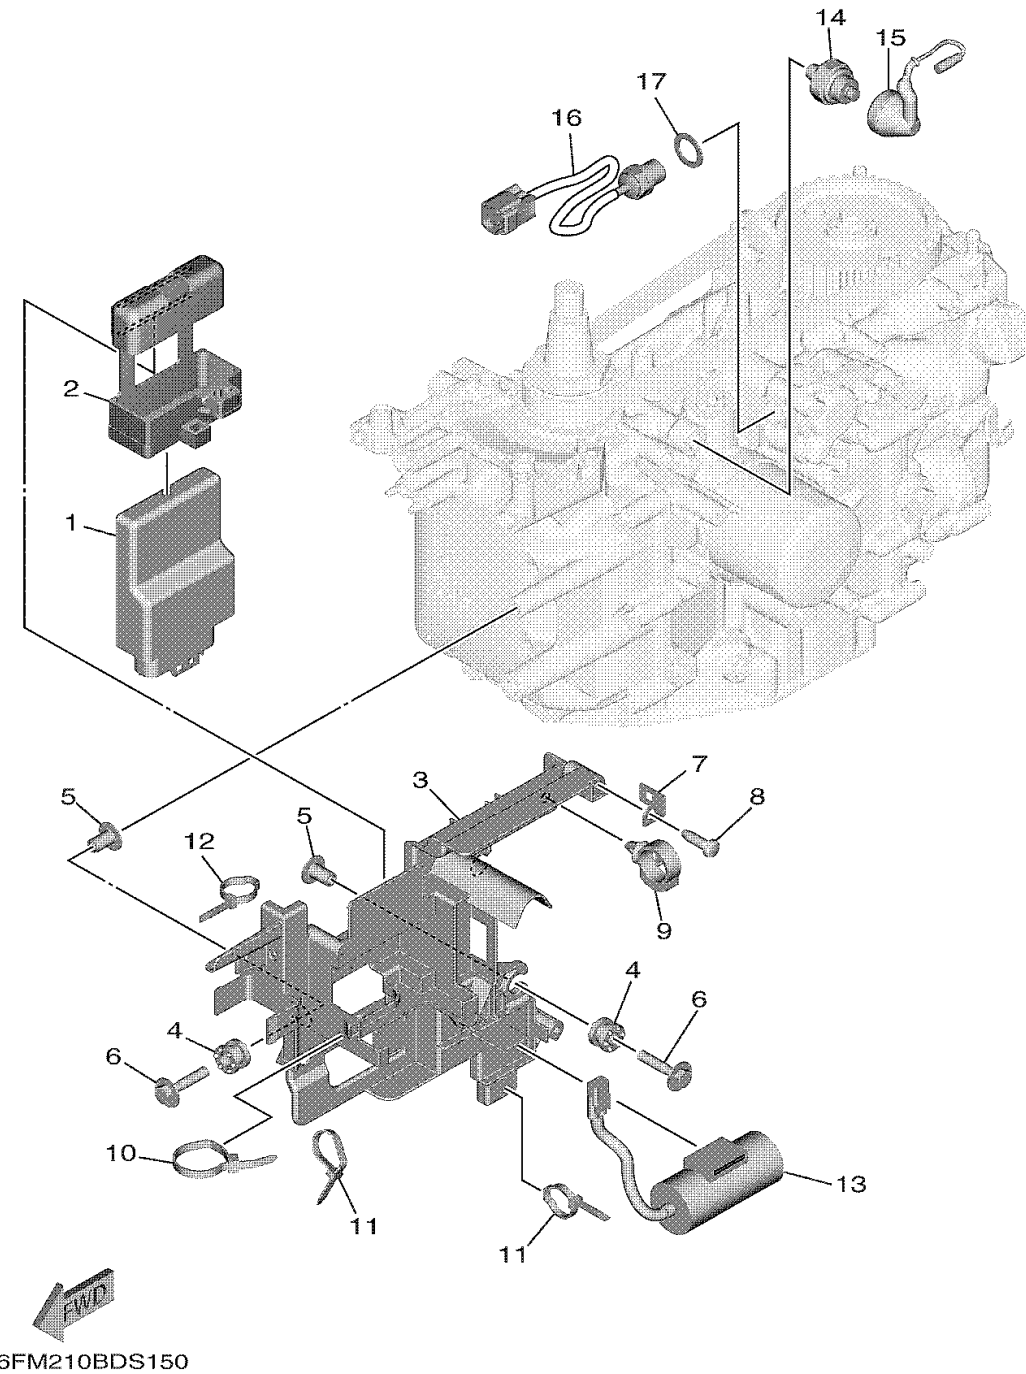

# ELECTRICAL 1

Ref No.	Part Number	Description	Qty	Remarks
1	6HY-8591A-20-00	ENGINE CONTROL UNIT ASSY	1	
2	6FM-85546-00-00	BAND	1	
3	6FM-81948-00-00	BRACKET	1	
4	64J-85516-01-00	SPACER	3	
5	69M-42758-01-00	COLLAR	3	
6	90119-06293-00	BOLT, WITH WASHER	3	
7	68V-85548-01-00	HOLDER	1	
8	97780-60620-00	SCREW, TAPPING	1	
9	90464-20181-00	CLAMP	1	
10	90465-13M18-00	CLAMP	1	
11	90465-13M11-00	CLAMP	2	
12	90465-13M97-00	CLAMP	1	
13	6FM-81965-00-00	CONDENSER, SMOOTHING	1	
14	64J-82504-00-00	OIL PRESSURE SWITCH ASSY	1	
15	68V-81315-01-00	LEAD WIRE ASSY	1	
16	6CJ-85790-00-00	THERMOSENSOR ASSY	1	
17	90430-14115-00	.GASKET	1	