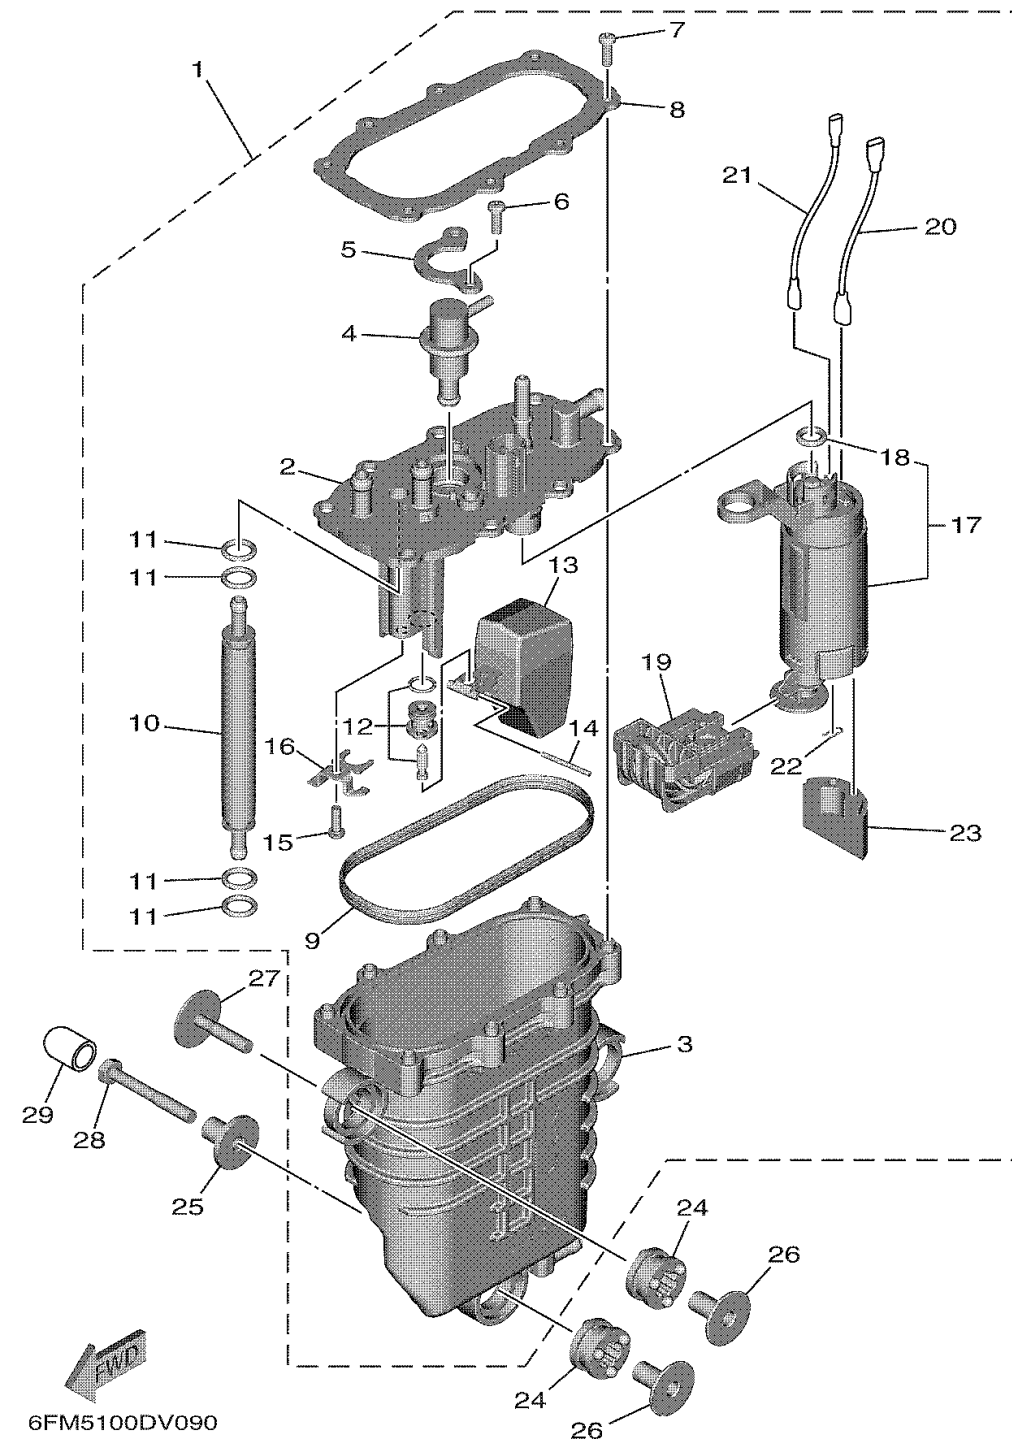

# FUEL INJECTION PUMP

Ref No.	Part Number	Description	Qty	Remarks
1	6FM-14180-02-00	FLOAT CHAMBER ASSY	1	
2	6FM-14182-00-00	..COVER, FLOAT CHAMBER	1	
3	6FM-14181-01-00	..BODY, FLOAT CHAMBER 1	1	
4	6FM-13906-00-00	..REGULATOR, PRESSURE	1	
5	6FM-14146-00-00	..PLATE	1	
6	6FM-14565-00-00	..SCREW	2	
7	6FM-14567-00-00	..SCREW	8	
8	6FM-14243-00-00	..PLATE	1	
9	6FM-14984-00-00	..GASKET, FLOAT CHAMBER	1	
10	6FM-21841-00-00	..COOLER	1	
11	6FM-14562-00-00	..O-RING	4	
12	6FM-14546-00-00	..VALVE, NEEDLE	1	
13	68V-14985-00-00	..FLOAT	1	
14	6FM-14386-00-00	..PIN, FLOAT	1	
15	6FM-14565-00-00	..SCREW	1	
16	6FM-14674-00-00	..VALVE, PLATE	1	
17	6FM-13910-00-00	..FUEL PUMP ASSY	1	
18	6FM-14561-00-00	...O-RING	1	
19	6FM-13915-00-00	..FILTER	1	
20	6FM-1469M-00-00	..WIRE 1	1	

# FUEL INJECTION PUMP

Ref No.	Part Number	Description	Qty	Remarks
21	6FM-1469N-00-00	. .WIRE 2	1	
22	6FM-14137-00-00	. .CLIP	1	
23	6FM-13781-00-00	. .DAMPER, PUMP	1	
24	6FM-13593-00-00	DAMPER	3	
25	90387-06M69-00	COLLAR	1	
26	90387-06176-00	COLLAR	3	
27	90119-06291-00	BOLT, WITH WASHER	2	
28	90101-06032-00	BOLT	1	
29	67F-13448-00-00	CAP	1	