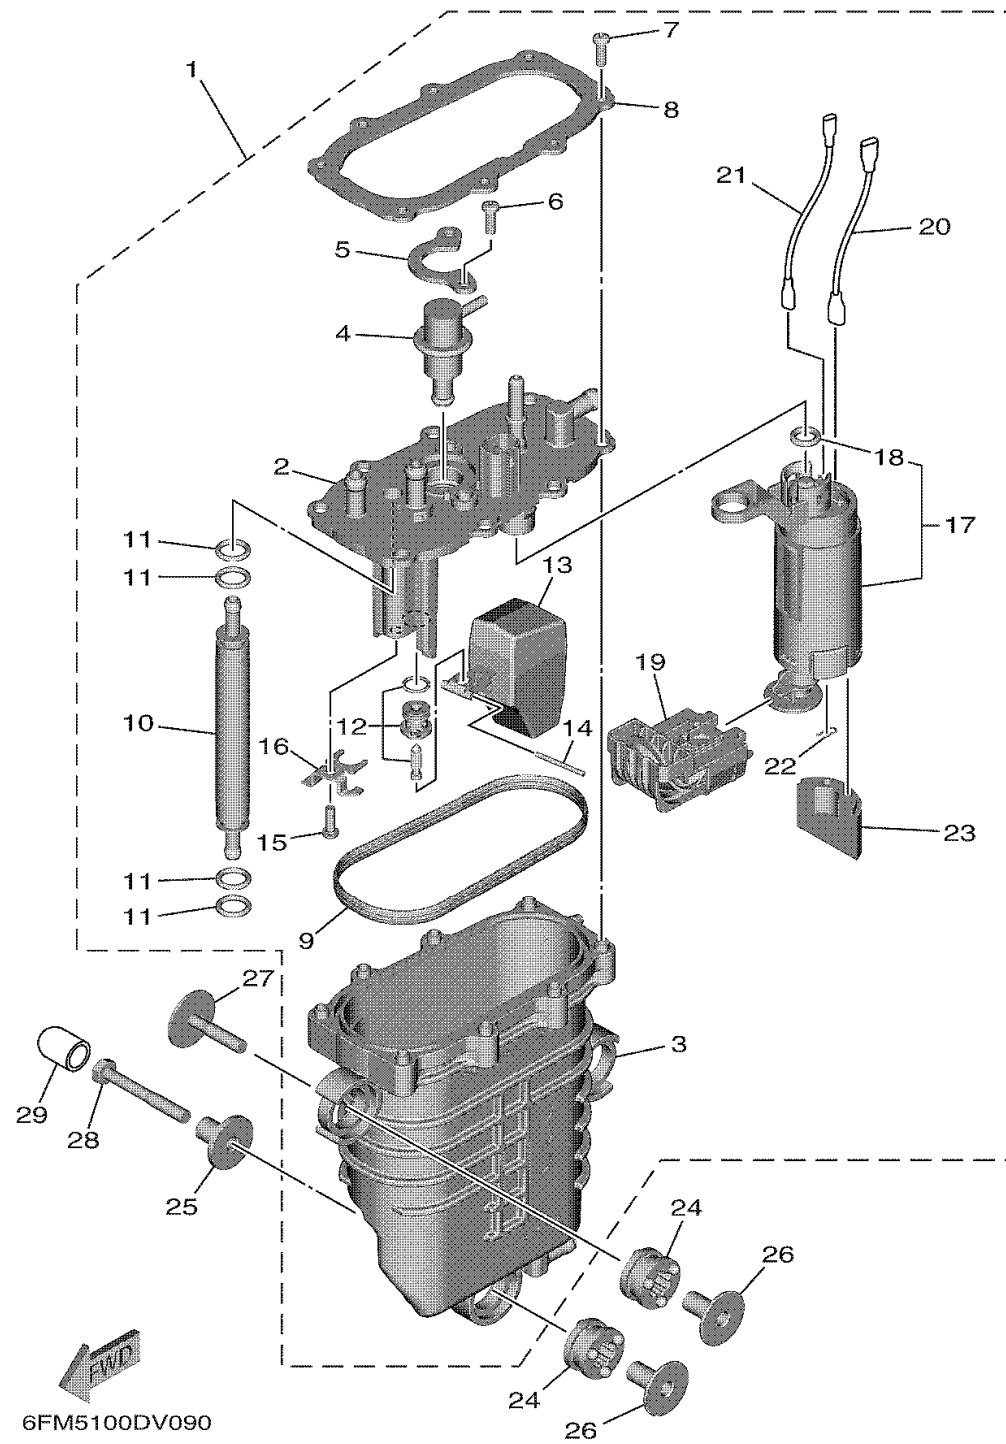

# FUEL INJECTION PUMP

Ref No.	Part Number	Description	Qty	Remarks
1	6FM-14180-02-00	FLOAT CHAMBER ASSY	1	
2	6FM-14182-00-00	..COVER, FLOAT CHAMBER	1	
3	6FM-14181-01-00	..BODY, FLOAT CHAMBER 1	1	
4	6FM-13906-00-00	..REGULATOR, PRESSURE	1	
5	6FM-14146-00-00	..PLATE	1	
6	6FM-14565-00-00	..SCREW	2	
7	6FM-14567-00-00	..SCREW	8	
8	6FM-14243-00-00	..PLATE	1	
9	6FM-14984-00-00	..GASKET, FLOAT CHAMBER	1	
10	6FM-21841-00-00	..COOLER	1	
11	6FM-14562-00-00	..O-RING	4	
12	6FM-14546-00-00	..VALVE, NEEDLE	1	
13	68V-14985-00-00	..FLOAT	1	
14	6FM-14386-00-00	..PIN, FLOAT	1	
15	6FM-14565-00-00	..SCREW	1	
16	6FM-14674-00-00	..VALVE, PLATE	1	
17	6FM-13910-00-00	..FUEL PUMP ASSY	1	
18	6FM-14561-00-00	...O-RING	1	
19	6FM-13915-00-00	..FILTER	1	
20	6FM-1469M-00-00	..WIRE 1	1	

# FUEL INJECTION PUMP

Ref No.	Part Number	Description	Qty	Remarks
21	6FM-1469N-00-00	. .WIRE 2	1	
22	6FM-14137-00-00	. .CLIP	1	
23	6FM-13781-00-00	. .DAMPER, PUMP	1	
24	6FM-13593-00-00	DAMPER	3	
25	90387-06M69-00	COLLAR	1	
26	90387-06176-00	COLLAR	3	
27	90119-06291-00	BOLT, WITH WASHER	2	
28	90101-06032-00	BOLT	1	
29	67F-13448-00-00	CAP	1	