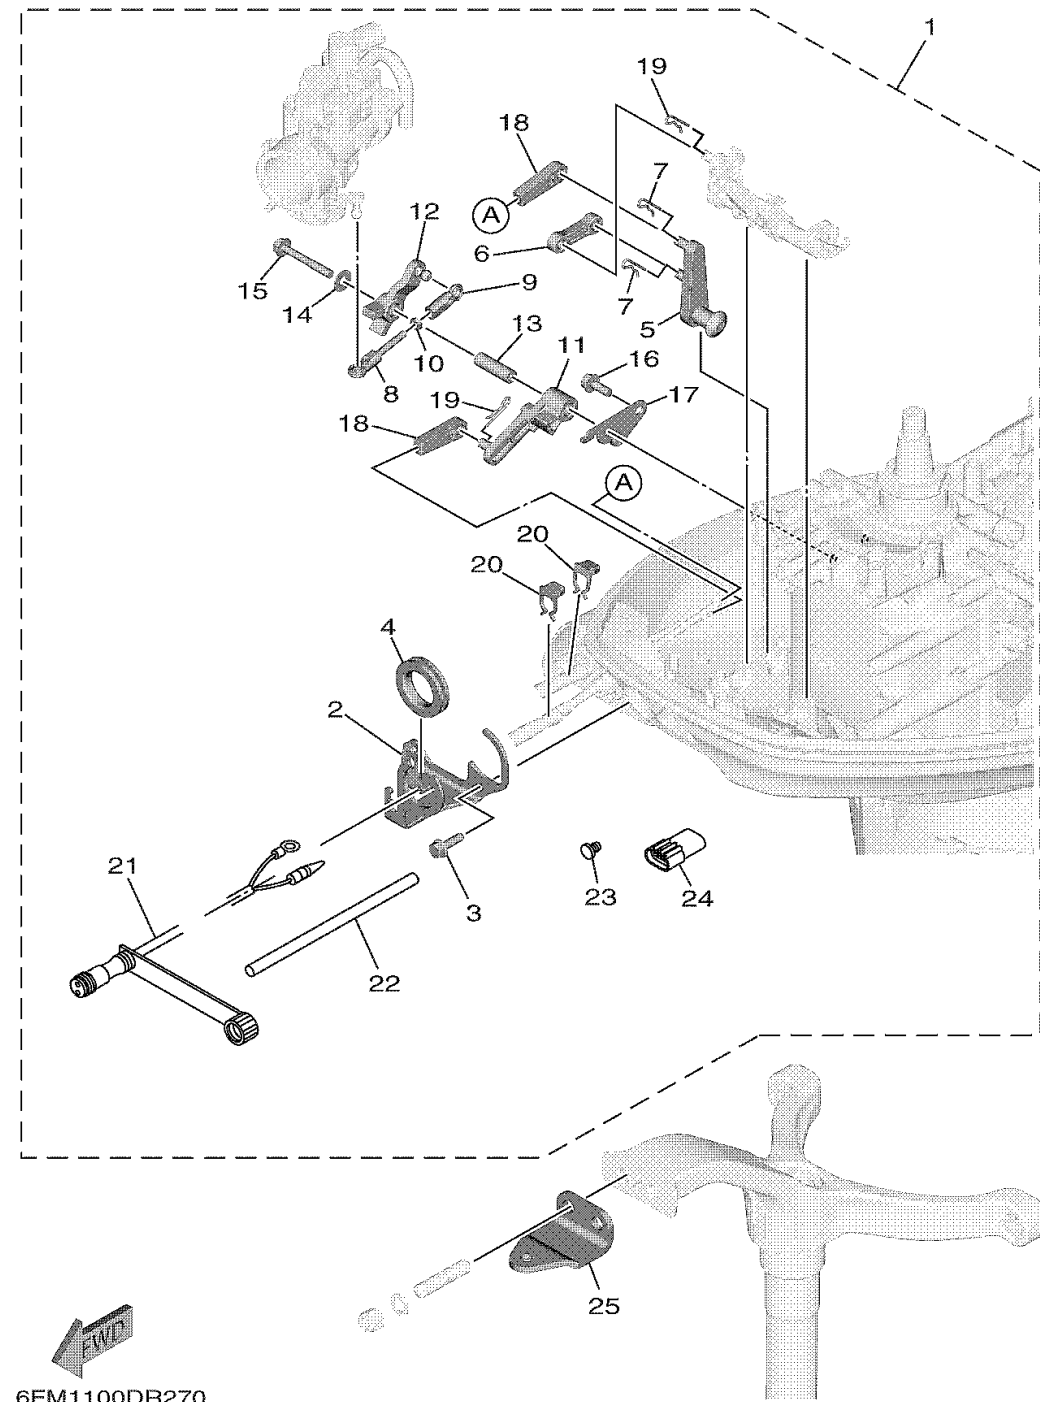

REMO CON ATTACHMENT

Ref No.	Part Number	Description	Qty	Remarks
1	6FM-48501-02-00	REMOTE CONT. ATTACHMENT ASSY.	1	AP
2	6FM-42761-10-00	..STOPPER	1	
3	90109-06316-00	..BOLT	2	
4	6FM-42726-11-00	..GROMMET	1	
5	6FM-44125-00-00	..LEVER, SHIFT ROD	1	
6	6FM-44192-00-00	..LINK, SHIFT ROD	1	
7	90468-18008-00	..CLIP	2	
8	682-41237-50-00	..JOINT, LINK	1	
9	6H4-41237-00-00	..JOINT, LINK	1	
10	95380-05700-00	..NUT	1	
11	6FM-42157-00-00	..LEVER, THROTTLE	1	
12	6FM-41283-00-00	..LEVER, FREE ACCEL.	1	
13	90387-06M59-00	..COLLAR	1	
14	90201-06M62-00	..WASHER, PLATE	1	
15	95D95-06045-00	..BOLT, FLANGE DEEP RECESS	1	
16	95D95-06016-00	..BOLT, FLANGE DEEP RECESS	1	
17	6FM-14571-00-00	..BRACKET, THROTTLE	1	
18	6FM-48344-00-00	..CABLE END, REMOTE CONTROL	2	
19	90468-18008-00	..CLIP	2	
20	63D-48538-00-00	..CLAMP, CABLE 1	2	

CONTINUED ON NEXT FRAME >

REMO CON ATTACHMENT

Ref No.	Part Number	Description	Qty	Remarks
21	6D5-84340-01-00	. .SOCKET CORD ASSY 1	1	
22	90446-09M42-00	. .HOSE (L160)	1	
23	703-82119-01-00	. COVER, LEAD WIRE	1	
24	6FM-82582-00-00	. .CAP 1 (3P)	1	
25	65W-48511-01-00	HOOK, STEERING	1	AP