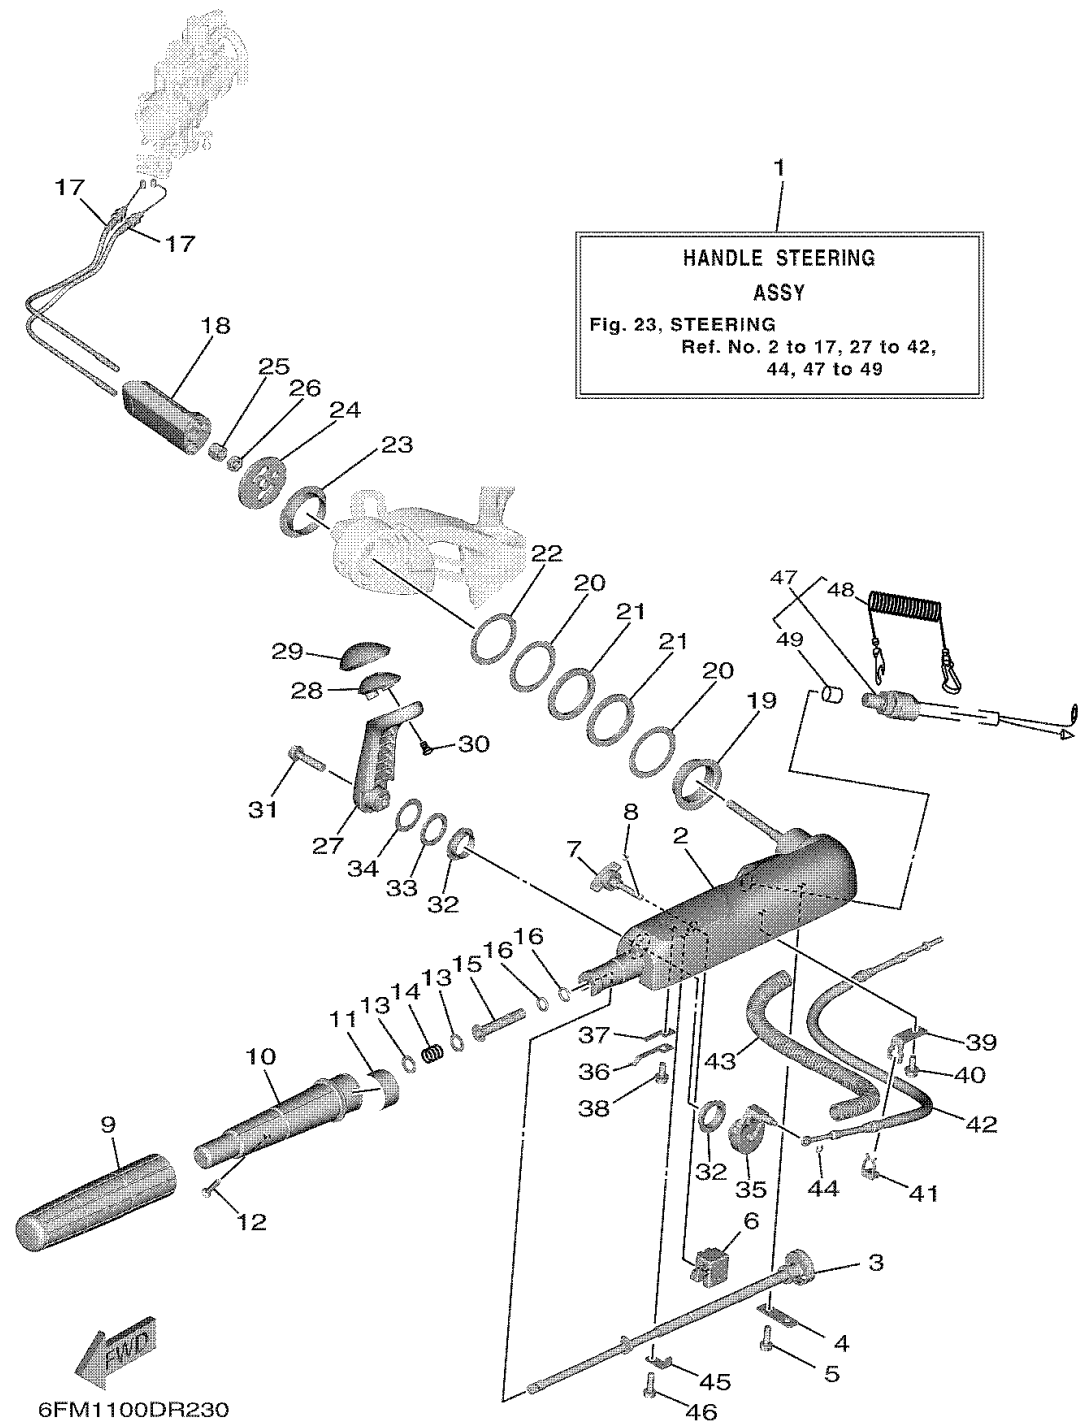

STEERING

Ref No.	Part Number	Description	Qty	Remarks
1	6FM-W0084-03-8D	HANDLE STEERING ASSY	1	
2	6FM-42111-00-8D	HANDLE, STEERING	1	
3	6DR-42138-01-00	LEVER, THROTTLE	1	
4	65W-42159-00-00	STAY	1	
5	90105-06M07-00	BOLT, FLANGE	1	
6	6DR-42126-00-00	FRICTION, STEERING HANDLE GRIP	1	
7	65W-42125-00-00	BOLT, FRICTION ADJUSTING	1	
8	91490-16010-00	PIN. COTTER	1	
9	67D-42177-01-00	RUBBER, HANDLE	1	
10	67D-42119-01-00	GRIP, STEERING HANDLE	1	
11	6FM-42137-00-00	INDICATOR, THROTTLE	1	
12	90152-05011-00	SCREW, COUNTERSUNK	1	
13	90201-10M02-00	.WASHER, PLATE	2	
14	90501-23215-00	SPRING, COMPRESSION	1	
15	6FM-42171-00-00	BUSHING	1	
16	93210-10010-00	O-RING	2	
17	6FM-26301-00-00	THROTTLE CABLE ASSY	2	
18	6FM-26316-01-00	BOOT, THROTTLE CABLE	1	
19	66R-42171-00-00	BUSHING	1	
20	90201-43M00-00	WASHER, PLATE	2	

CONTINUED ON NEXT FRAME >

STEERING

Ref No.	Part Number	Description	Qty	Remarks
21	90206-43M22-00	WASHER, WAVE	2	
22	90202-43M57-00	WASHER, PLATE	1	
23	90386-40M99-00	BUSH	1	
24	65W-42131-01-00	COVER, HANDLE STEERING	1	
25	95780-10300-00	NUT, FLANGE	1	
26	95380-10700-00	NUT	1	
27	6DR-44111-00-8D	HANDLE, GEAR SHIFT	1	
28	6DR-44173-00-00	LEVER, SHIFT CONTROL	1	
29	6DR-42129-01-00	BUSHING, RUBBER	1	
30	97780-60920-00	SCREW, TAPPING	2	
31	97E95-08535-00	BOLT, HEXAGON W/W DEEP RECESS	1	
32	90386-26MA3-00	BUSH	2	
33	90206-26M25-00	WASHER, WAVE	1	
34	90202-26M59-00	WASHER, PLATE	1	
35	6DR-44113-A0-00	CAM PLATE, HANDLE	1	
36	6DR-44116-00-00	SPRING	1	
37	66R-44118-00-00	BRACKET	1	
38	95D95-06014-00	BOLT, FLANGE DEEP RECESS	1	
39	66R-48538-00-00	CLAMP, CABLE 1	1	
40	95D95-06014-00	BOLT, FLANGE DEEP RECESS	1	

CONTINUED ON NEXT FRAME >

STEERING

Ref No.	Part Number	Description	Qty	Remarks
41	63D-48538-00-00	CLAMP, CABLE 1	1	
42	6DR-48321-00-00	CABLE	1	
43	90446-20MF5-00	HOSE (L320)	1	
44	99080-04600-00	CIRCLIP	1	
45	6DR-44114-00-00	STOPPER	1	
46	91380-06025-00	BOLT	1	
47	6FM-82575-00-00	ENGINE STOP SWITCH ASSY	1	
48	682-82556-00-00	. .LANYARD, STOP SWITCH	1	
49	689-8257Y-00-00	. .CAP	1	