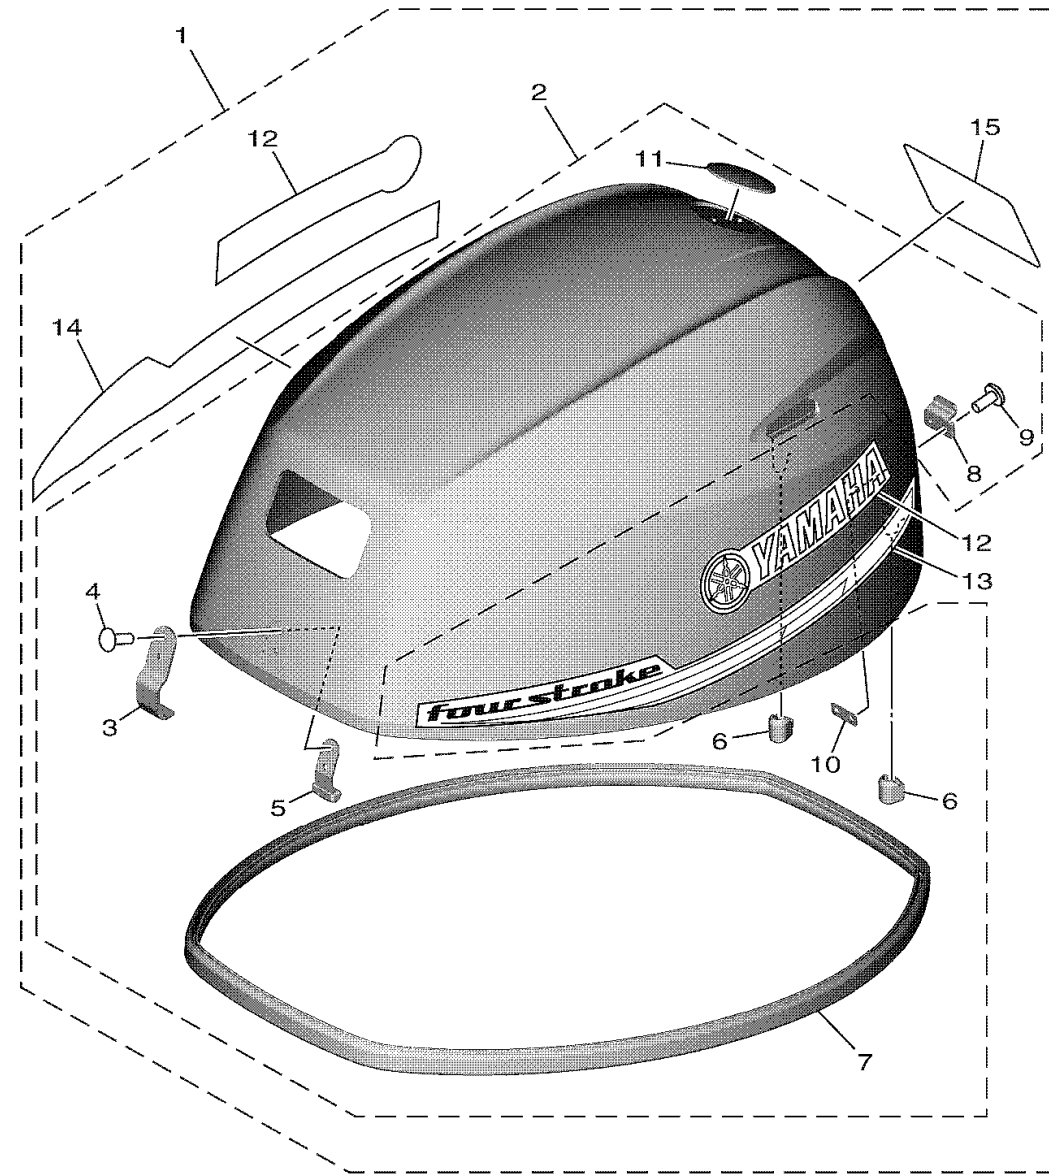

# TOP COWLING

6HY1100DT020

Ref No.	Part Number	Description	Qty	Remarks
1	6HY-42610-02-00	TOP COWLING ASSY	1	
2	6FM-4261A-02-00	..TOP COWLING W/O GRAPHICS	1	
3	6FM-42651-00-00	...HOOK	1	
4	90266-04M01-00	...RIVET	2	
5	6FM-42649-00-00	...HOLDER, CLAMP BAND	1	
6	6BG-42662-01-00	...DAMPER	2	
7	6FM-42615-00-00	...SEAL	1	
8	6FM-42652-00-00	...HOOK	1	
9	90266-04M01-00	...RIVET	2	
10	6FM-42647-00-00	...HOLDER, CLAMP BAND	1	
11	6AH-42697-10-00	...TUNING FORK MARK	1	
12	6FM-42681-01-00	..MARK, COWLING	2	
13	6FM-42675-01-00	..GRAPHIC, SIDE 1	1	
14	6FM-42676-01-00	..GRAPHIC, SIDE 2	1	
15	6DN-42677-11-00	..GRAPHIC, FRONT	1	