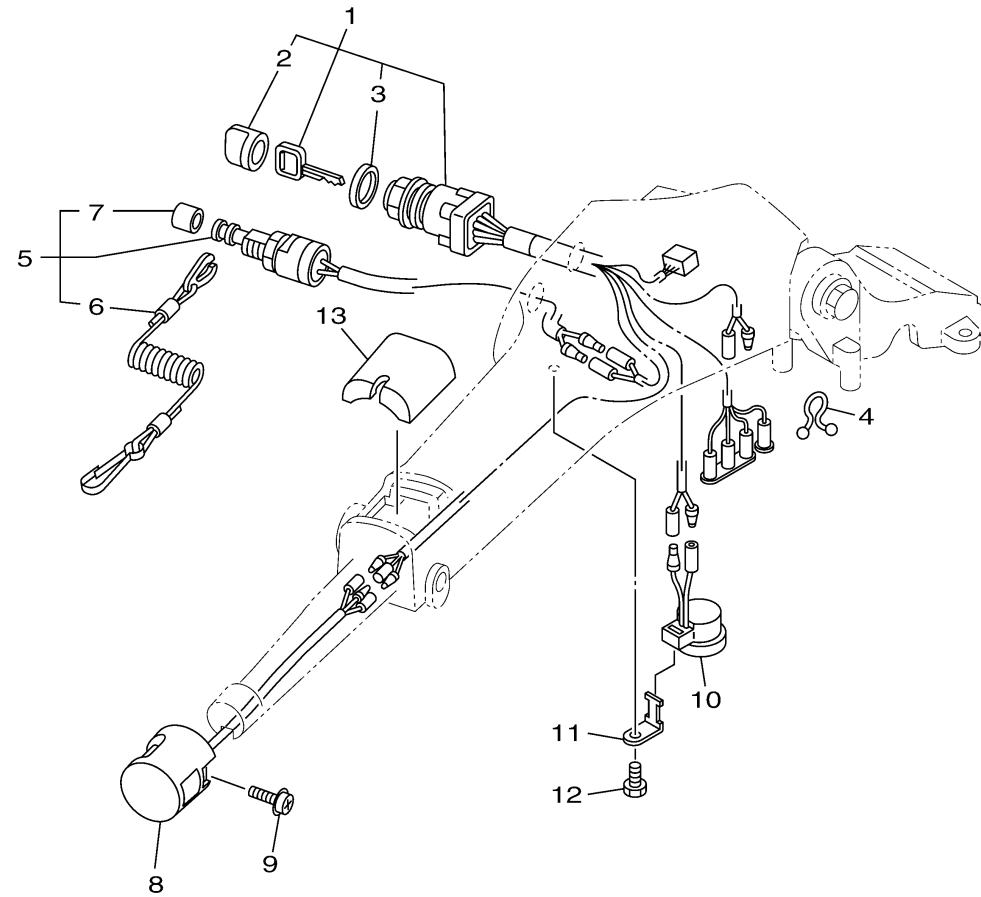

OPTIONAL PARTS 2

Ref No.	Part Number	Description	Qty	Remarks
1	6X4-82510-02-00	MAIN SWITCH ASSY	1	FOR USA, CAN
2	676-82577-01-00	..CAP, KEY	1	
3	703-82532-00-00	..CAP	1	
4	90464-08M07-00	CLAMP	1	FOR USA, CAN
5	69W-82575-00-00	ENGINE STOP SWITCH ASSY	1	FOR USA, CAN
6	682-82556-00-00	..LANYARD, STOP SWITCH	1	
7	689-8257Y-00-00	..CAP	1	
8	6X4-82563-01-00	TRIM & TILT SWITCH ASSY	1	FOR USA, CAN
9	97980-06216-00	SCREW, WITH WASHER	1	FOR USA, CAN
10	6X4-83383-00-00	BUZZER	1	FOR USA, CAN
11	6X4-83386-00-00	STAY, BUZZER	1	FOR USA, CAN
12	97D95-06014-00	BOLT, HEXAGON DEEP RECESS	1	FOR USA, CAN
13	6X4-81942-01-00	COVER	1	FOR USA, CAN

6CJ2110-L330