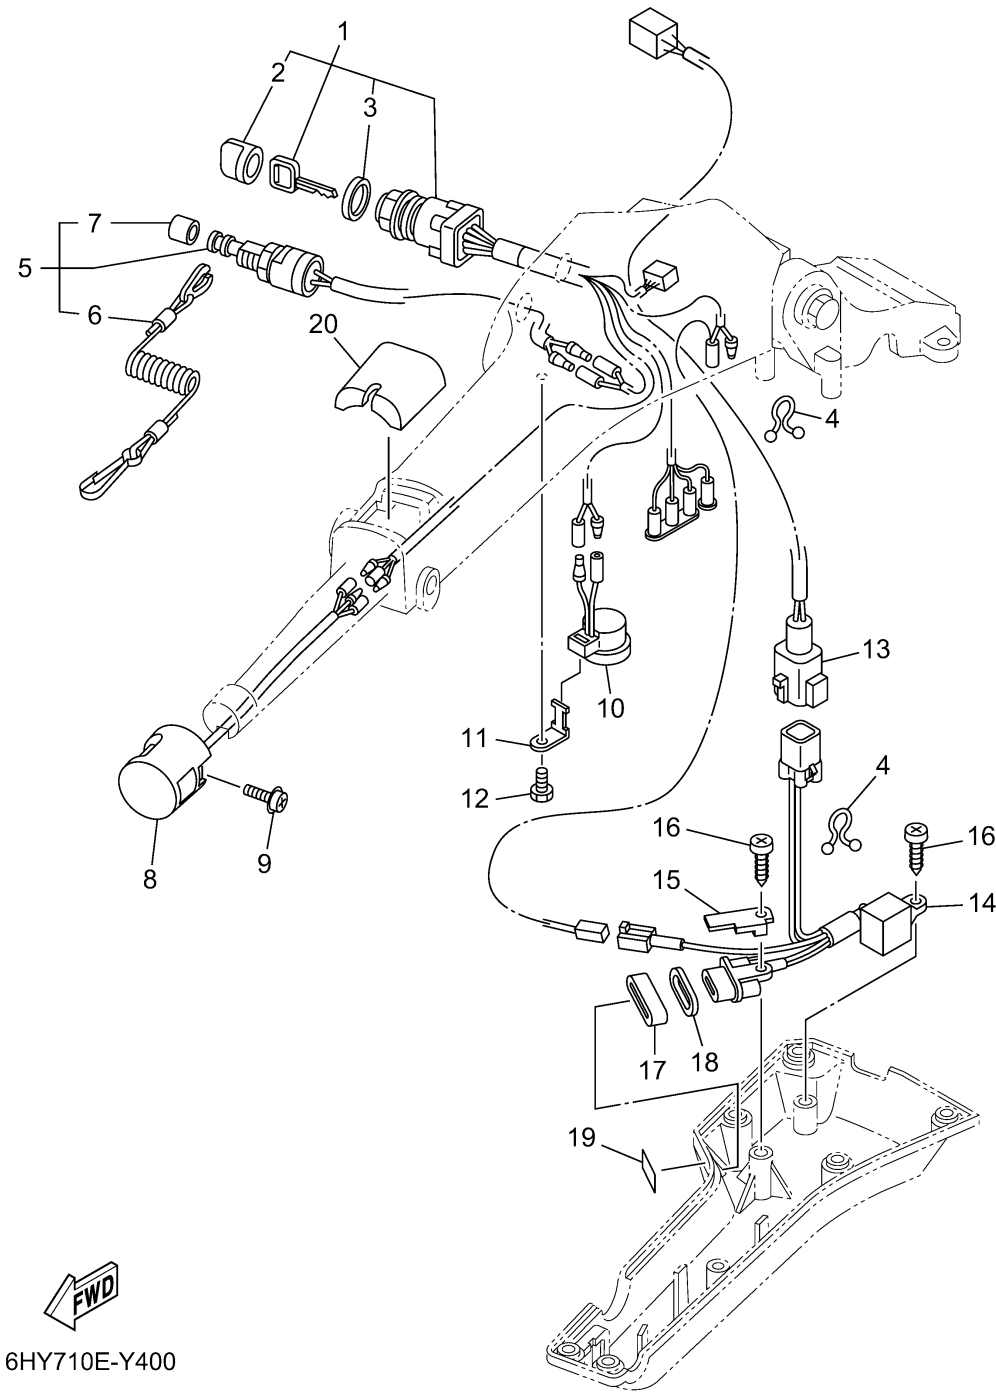

OPTIONAL PARTS 3

Ref No.	Part Number	Description	Qty	Remarks
1	6X4-82510-42-00	MAIN SWITCH ASSY	1	FOR OCE
2	676-82577-01-00	..CAP, KEY	1	
3	703-82532-00-00	..CAP	1	
4	90464-08M07-00	CLAMP	2	FOR OCE
5	69W-82575-00-00	ENGINE STOP SWITCH ASSY	1	FOR OCE
6	682-82556-00-00	..LANYARD, STOP SWITCH	1	
7	689-8257Y-00-00	..CAP	1	
8	6X4-82563-01-00	TRIM & TILT SWITCH ASSY	1	FOR OCE
9	97980-06216-00	SCREW, WITH WASHER	1	FOR OCE
10	6X4-83383-00-00	BUZZER	1	FOR OCE
11	6X4-83386-00-00	STAY, BUZZER	1	FOR OCE
12	97D95-06014-00	BOLT, HEXAGON DEEP RECESS	1	FOR OCE
13	6X4-83653-20-00	WIRE, LEAD (L:700MM)	1	FOR OCE
14	6C5-84301-10-00	PILOT LIGHT ASSY 1	1	FOR OCE
15	6X4-44114-00-00	STOPPER	1	FOR OCE
16	97780-60620-00	SCREW, TAPPING	2	FOR OCE
17	6X4-42727-01-00	GROMMET	1	FOR OCE
18	6FM-83589-00-00	GASKET	1	FOR OCE
19	6X4-85415-00-00	MARK, SIGNAL LAMP	1	FOR OCE
20	6X4-81942-01-00	COVER	1	FOR OCE