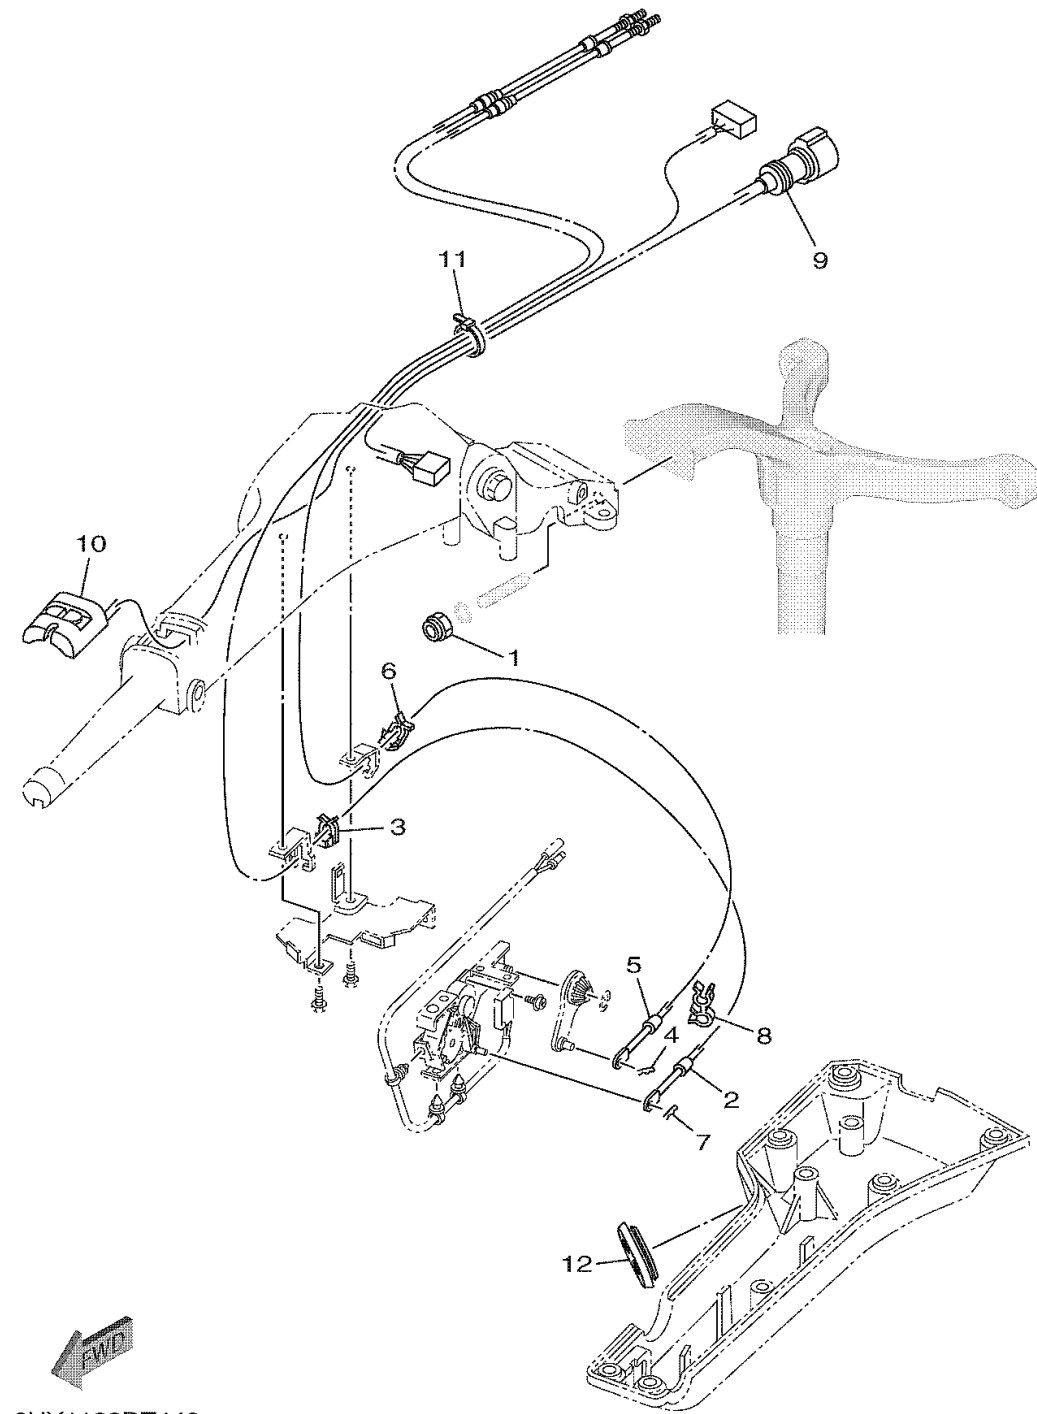

## OPTIONAL PARTS 4

6HY1100DT440

Ref No.	Part Number	Description	Qty	Remarks
1	90185-10027-00	NUT, SELF-LOCKING	2	
2	63D-48321-11-00	CABLE	1	
3	63D-48538-00-00	CLAMP, CABLE 1	1	
4	90468-10005-00	CLIP	1	
5	6FM-26301-10-00	THROTTLE CABLE ASSY	1	
6	63D-48538-00-00	CLAMP, CABLE 1	1	
7	90468-10005-00	CLIP	1	
8	90464-09M42-00	CLAMP	1	
9	6X4-82586-11-00	EXT., WIRE HARNESS (L:950MM)	1	
10	6X4-81860-00-00	SWITCH ASSY	1	
11	90465-13M39-00	CLAMP	1	
12	6H3-42727-01-00	GROMMET	1	FOR OCE