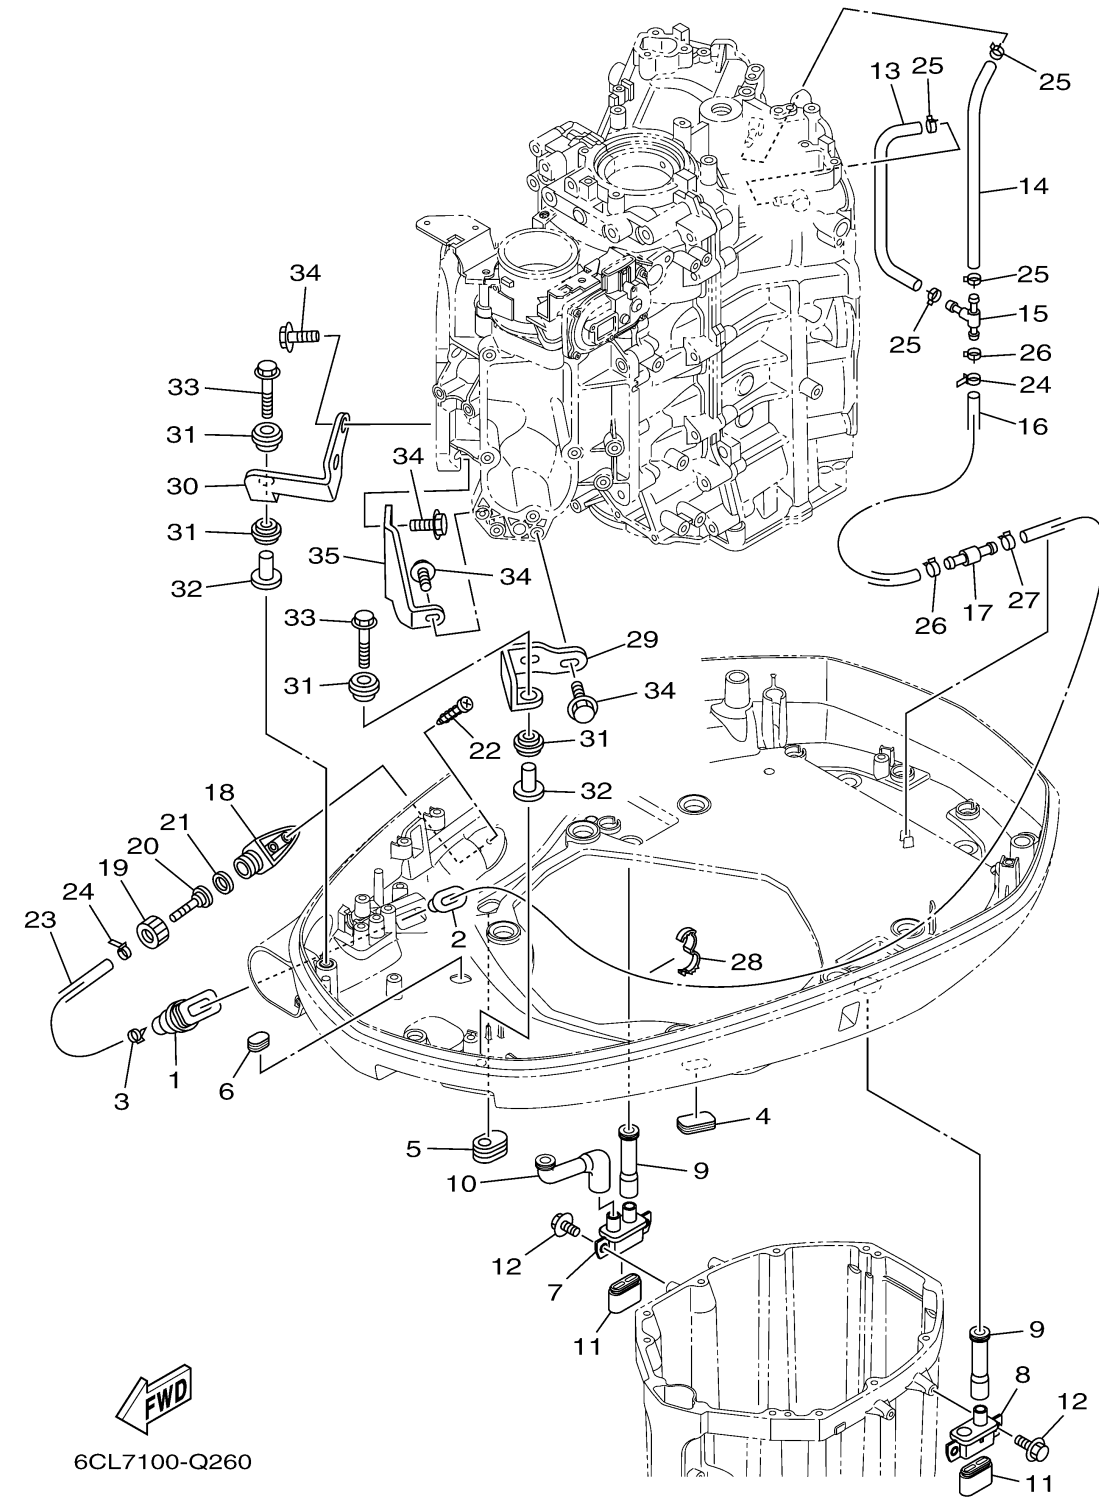

# BOTTOM COWLING 2

Ref No.	Part Number	Description	Qty	Remarks
1	6H1-42726-22-00	GROMMET	1	
2	6BG-42384-00-00	SEAL, CAP	1	
3	90465-11M10-00	CLAMP	2	
4	6H4-42726-01-00	GROMMET	1	
5	61A-42727-01-00	GROMMET	1	
6	64G-42727-01-00	GROMMET	1	
7	6CE-42733-00-00	BOX, DRAIN	1	
8	6CE-42734-00-00	BOX, DRAIN 2	1	
9	6CE-42786-01-00	HOSE, DRAIN 1	2	
10	6CE-42787-01-00	HOSE, DRAIN 2	1	
11	69J-42717-01-00	RUBBER, SEAL 2	2	
12	95D95-06016-00	BOLT, FLANGE DEEP RECESS	4	
13	6CB-24315-00-00	PIPE 5	1	
14	90445-14021-00	HOSE (L185)	1	
15	6AW-42169-00-00	JOINT	1	
16	90445-16015-00	HOSE (L300)	1	
17	6AW-42785-00-00	PIPE	1	
18	6AW-12572-00-00	ADAPTER	1	
19	6R3-12581-10-00	JOINT, HOSE 1	1	
20	6AW-12582-00-00	JOINT, HOSE 2	1	

CONTINUED ON NEXT FRAME >

## BOTTOM COWLING 2

Ref No.	Part Number	Description	Qty	Remarks
21	6R3-12583-10-00	GASKET, HOSE JOINT	1	
22	97780-60520-00	SCREW, TAPPING	2	
23	90445-14019-00	HOSE (L1460)	1	
24	90465-11M10-00	CLAMP	2	
25	90467-130A5-00	CLIP	4	
26	90467-140A8-00	CLIP	2	
27	90467-140A9-00	CLIP	1	
28	90464-16001-00	CLAMP	1	
29	6CB-42643-00-00	PLATE, CLAMP	1	
30	6CB-42644-00-00	PLATE, CLAMP 2	1	
31	90480-14029-00	GROMMET	4	
32	90387-06M03-00	COLLAR	2	
33	90119-06291-00	BOLT, WITH WASHER	2	
34	90105-06039-00	BOLT, FLANGE	6	
35	6CB-42744-00-00	STAY	1	