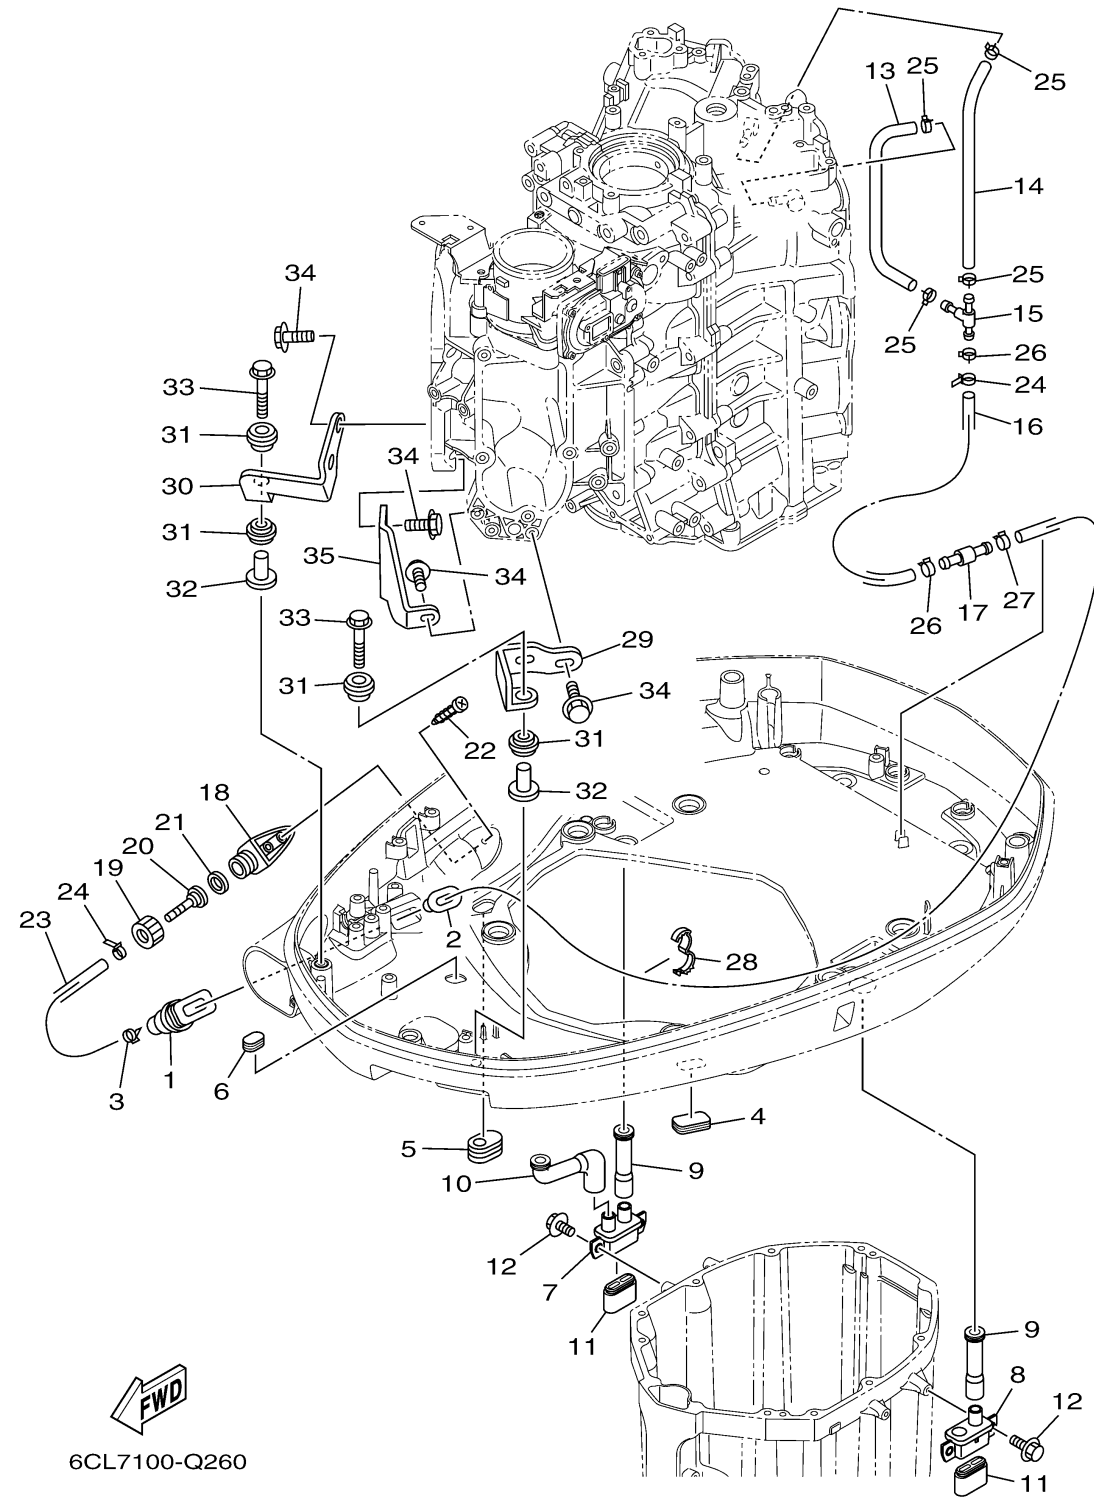

# BOTTOM COWLING 2

Ref No.	Part Number	Description	Qty	Remarks
1	6H1-42726-22-00	GROMMET	1	
2	6BG-42384-00-00	SEAL, CAP	1	
3	90465-11M10-00	CLAMP	2	
4	6H4-42726-01-00	GROMMET	1	
5	61A-42727-01-00	GROMMET	1	
6	64G-42727-01-00	GROMMET	1	
7	6CE-42733-00-00	BOX, DRAIN	1	
8	6CE-42734-00-00	BOX, DRAIN 2	1	
9	6CE-42786-01-00	HOSE, DRAIN 1	2	
10	6CE-42787-01-00	HOSE, DRAIN 2	1	
11	69J-42717-01-00	RUBBER, SEAL 2	2	
12	95D95-06016-00	BOLT, FLANGE DEEP RECESS	4	
13	6CB-24315-00-00	PIPE 5	1	
14	90445-14021-00	HOSE (L185)	1	
15	6AW-42169-00-00	JOINT	1	
16	90445-16015-00	HOSE (L300)	1	
17	6AW-42785-00-00	PIPE	1	
18	6AW-12572-00-00	ADAPTER	1	
19	6R3-12581-10-00	JOINT, HOSE 1	1	
20	6AW-12582-00-00	JOINT, HOSE 2	1	

CONTINUED ON NEXT FRAME >

## BOTTOM COWLING 2

Ref No.	Part Number	Description	Qty	Remarks
21	6R3-12583-10-00	GASKET, HOSE JOINT	1	
22	97780-60520-00	SCREW, TAPPING	2	
23	90445-14019-00	HOSE (L1460)	1	
24	90465-11M10-00	CLAMP	2	
25	90467-130A5-00	CLIP	4	
26	90467-140A8-00	CLIP	2	
27	90467-140A9-00	CLIP	1	
28	90464-16001-00	CLAMP	1	
29	6CB-42643-00-00	PLATE, CLAMP	1	
30	6CB-42644-00-00	PLATE, CLAMP 2	1	
31	90480-14029-00	GROMMET	4	
32	90387-06M03-00	COLLAR	2	
33	90119-06291-00	BOLT, WITH WASHER	2	
34	90105-06039-00	BOLT, FLANGE	6	
35	6CB-42744-00-00	STAY	1	