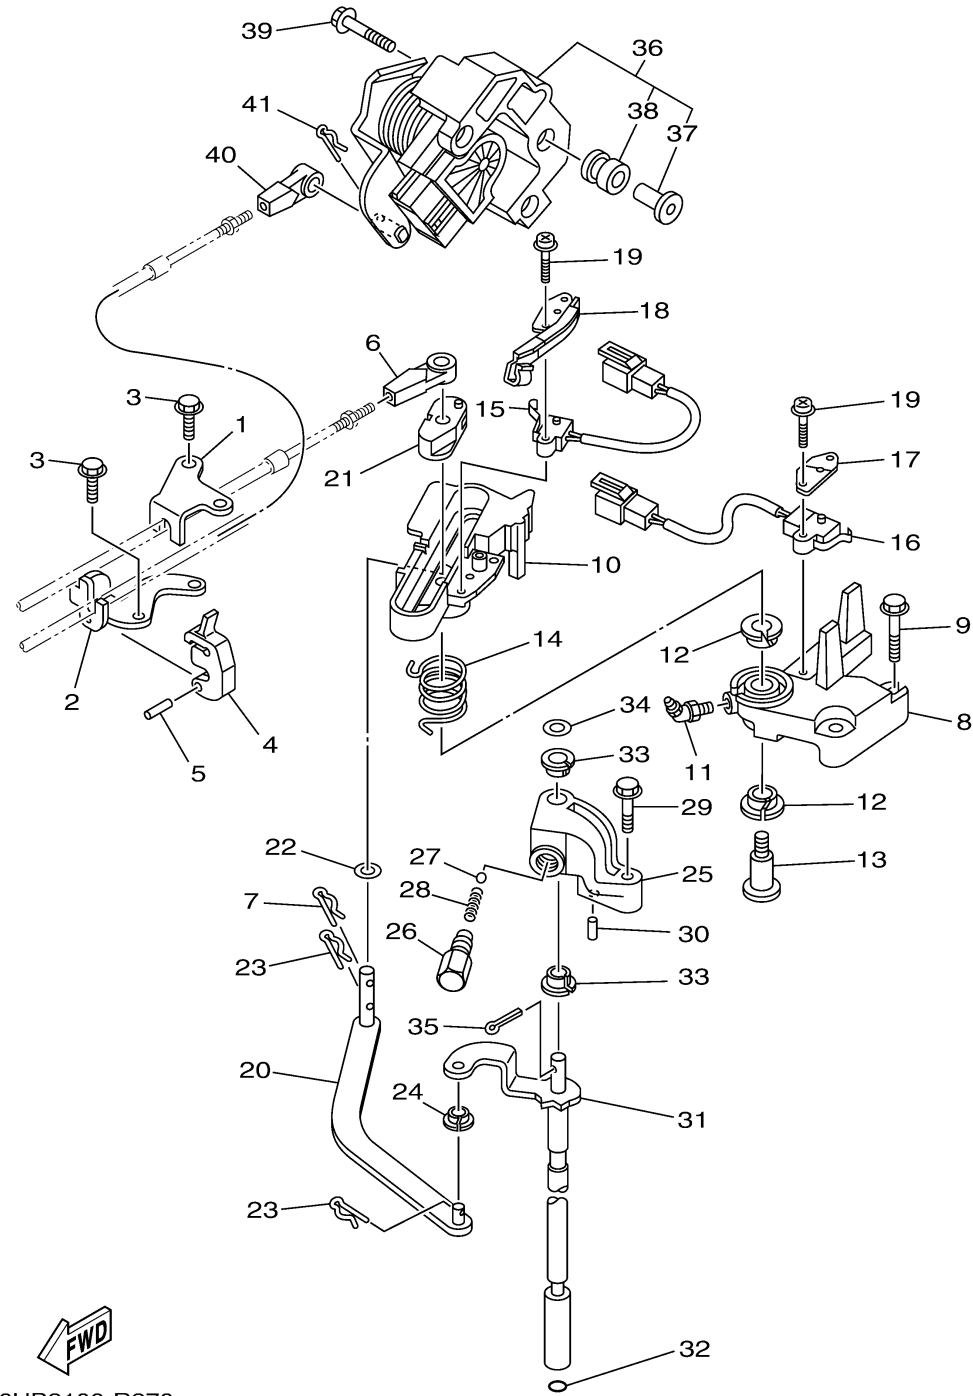

CONTROL

6HB2100-R270

Ref No.	Part Number	Description	Qty	Remarks
1	6CB-48531-00-00	BRACKET, REMOTE CONTROL 1	1	
2	6CB-48532-00-00	BRACKET, REMOTE CONTROL 2	1	
3	97E95-06516-00	BOLT, HEXAGON W/W DEEP RECESS	4	
4	6E5-48538-00-00	CLAMP, CABLE	1	
5	91690-30010-00	PIN, SPRING	1	
6	6E5-48344-00-00	CABLE END, REMOTE CONTROL	1	
7	90468-18008-00	CLIP	1	
8	6CB-44117-00-00	BRACKET	1	
9	95D95-06035-00	BOLT, FLANGE DEEP RECESS	2	
10	69J-44176-01-00	BRACKET	1	
11	93700-06M01-00	NIPPLE, GREASE	1	
12	90386-12069-00	BUSH	2	
13	90109-08019-00	BOLT	1	
14	90508-20052-00	SPRING, TORSION	1	
15	60V-8259F-01-00	SWITCH ASSY	1	
16	69J-8259F-00-00	SWITCH ASSY	1	
17	61A-82588-01-00	PLATE	1	
18	6CB-82588-00-00	PLATE	1	
19	97985-04116-00	SCREW, WITH WASHER	4	
20	6CB-44121-00-00	LEVER, SHIFT ROD	1	

CONTINUED ON NEXT FRAME >

6HB2100-R270

CONTROL

Ref No.	Part Number	Description	Qty	Remarks
21	69J-44122-00-00	BUSHING, SHIFT ROD LEVER	1	
22	90202-08M20-00	WASHER, PLATE	1	
23	90468-18008-00	CLIP	2	
24	90386-06M12-00	BUSH	1	
25	69J-44118-00-00	BRACKET	1	
26	648-42715-00-00	BUSHING 2	1	
27	93501-04M02-00	BALL	1	
28	90501-12082-00	SPRING, COMPRESSION	1	
29	97E75-06535-00	BOLT, HEXAGON W/W DEEP RECESS	1	
30	91690-30010-00	PIN, SPRING	1	
31	6FR-44120-01-00	HANDLE GEAR SHIFT ASSY	1	
32	93210-09165-00	O-RING	1	
33	90386-90M90-00	BUSH	2	
34	90201-09M02-00	WASHER, PLATE	1	
35	91490-20015-00	PIN. COTTER	1	
36	6CB-8A410-11-00	SENSOR UNIT	1	
37	6P2-44139-00-00	..COLLAR	3	
38	6CB-41273-00-00	..GROMMET	3	
39	90119-06297-00	BOLT, WITH WASHER	3	
40	6E5-48344-00-00	CABLE END, REMOTE CONTROL	1	

CONTINUED ON NEXT FRAME >

CONTROL

Ref No.	Part Number	Description	Qty	Remarks
41	90468-18008-00	CLIP	1	

6HB2100-R270