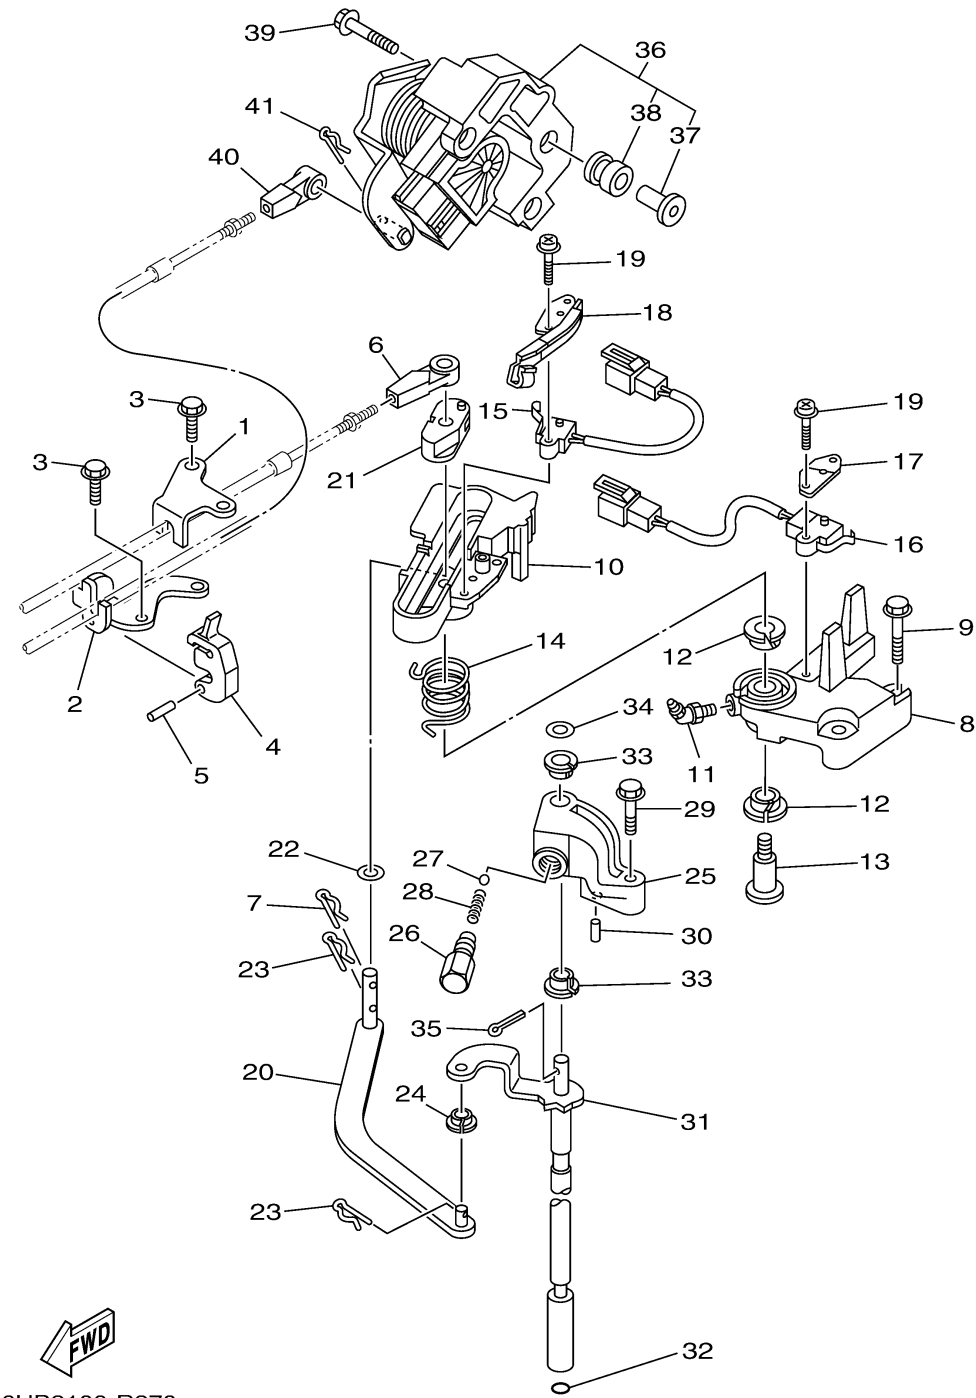

CONTROL

6HB2100-R270

Ref No.	Part Number	Description	Qty	Remarks
1	6CB-48531-00-00	BRACKET, REMOTE CONTROL 1	1	
2	6CB-48532-00-00	BRACKET, REMOTE CONTROL 2	1	
3	97E95-06516-00	BOLT, HEXAGON W/W DEEP RECESS	4	
4	6E5-48538-00-00	CLAMP, CABLE	1	
5	91690-30010-00	PIN, SPRING	1	
6	6E5-48344-00-00	CABLE END, REMOTE CONTROL	1	
7	90468-18008-00	CLIP	1	
8	6CB-44117-00-00	BRACKET	1	
9	95D95-06035-00	BOLT, FLANGE DEEP RECESS	2	
10	69J-44176-01-00	BRACKET	1	
11	93700-06M01-00	NIPPLE, GREASE	1	
12	90386-12069-00	BUSH	2	
13	90109-08019-00	BOLT	1	
14	90508-20052-00	SPRING, TORSION	1	
15	60V-8259F-01-00	SWITCH ASSY	1	
16	69J-8259F-00-00	SWITCH ASSY	1	
17	61A-82588-01-00	PLATE	1	
18	6CB-82588-00-00	PLATE	1	
19	97985-04116-00	SCREW, WITH WASHER	4	
20	6CB-44121-00-00	LEVER, SHIFT ROD	1	

CONTINUED ON NEXT FRAME >

6HB2100-R270

CONTROL

Ref No.	Part Number	Description	Qty	Remarks
21	69J-44122-00-00	BUSHING, SHIFT ROD LEVER	1	
22	90202-08M20-00	WASHER, PLATE	1	
23	90468-18008-00	CLIP	2	
24	90386-06M12-00	BUSH	1	
25	69J-44118-00-00	BRACKET	1	
26	648-42715-00-00	BUSHING 2	1	
27	93501-04M02-00	BALL	1	
28	90501-12082-00	SPRING, COMPRESSION	1	
29	97E75-06535-00	BOLT, HEXAGON W/W DEEP RECESS	1	
30	91690-30010-00	PIN, SPRING	1	
31	6FR-44120-01-00	HANDLE GEAR SHIFT ASSY	1	
32	93210-09165-00	O-RING	1	
33	90386-90M90-00	BUSH	2	
34	90201-09M02-00	WASHER, PLATE	1	
35	91490-20015-00	PIN. COTTER	1	
36	6CB-8A410-11-00	SENSOR UNIT	1	
37	6P2-44139-00-00	..COLLAR	3	
38	6CB-41273-00-00	..GROMMET	3	
39	90119-06297-00	BOLT, WITH WASHER	3	
40	6E5-48344-00-00	CABLE END, REMOTE CONTROL	1	

CONTINUED ON NEXT FRAME >

CONTROL

Ref No.	Part Number	Description	Qty	Remarks
41	90468-18008-00	CLIP	1	

6HB2100-R270