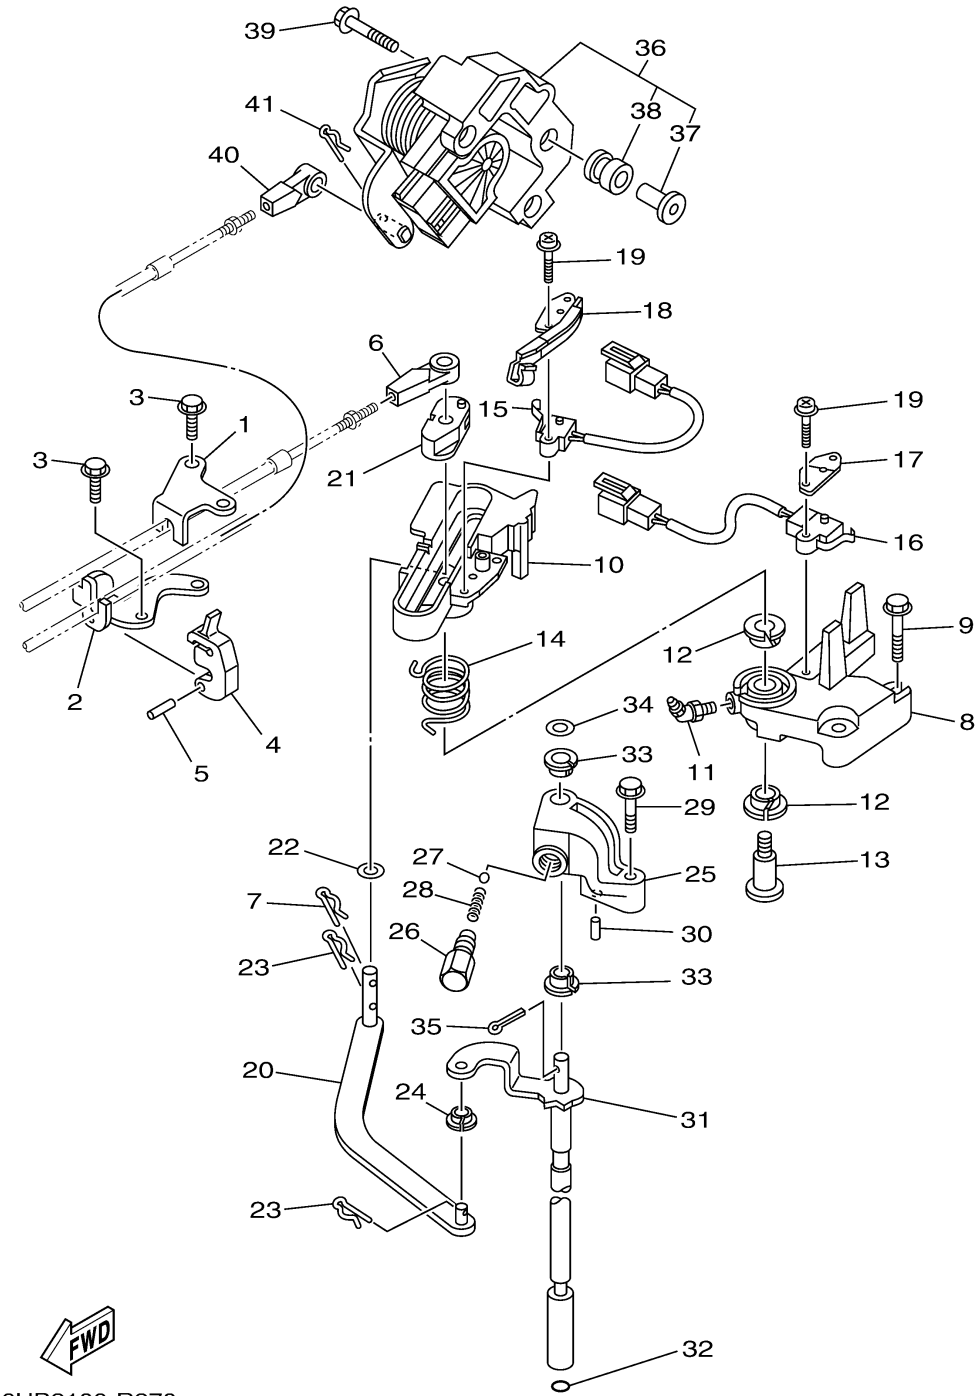

CONTROL

6HB2100-R270

Ref No.	Part Number	Description	Qty	Remarks
1	6CB-48531-00-00	BRACKET, REMOTE CONTROL 1	1	
2	6CB-48532-00-00	BRACKET, REMOTE CONTROL 2	1	
3	97E95-06516-00	BOLT, HEXAGON W/W DEEP RECESS	4	
4	6E5-48538-00-00	CLAMP, CABLE	1	
5	91690-30010-00	PIN, SPRING	1	
6	6E5-48344-00-00	CABLE END, REMOTE CONTROL	1	
7	90468-18008-00	CLIP	1	
8	6CB-44117-00-00	BRACKET	1	
9	95D95-06035-00	BOLT, FLANGE DEEP RECESS	2	
10	69J-44176-01-00	BRACKET	1	
11	93700-06M01-00	NIPPLE, GREASE	1	
12	90386-12069-00	BUSH	2	
13	90109-08019-00	BOLT	1	
14	90508-20052-00	SPRING, TORSION	1	
15	60V-8259F-01-00	SWITCH ASSY	1	
16	69J-8259F-00-00	SWITCH ASSY	1	
17	61A-82588-01-00	PLATE	1	
18	6CB-82588-00-00	PLATE	1	
19	97985-04116-00	SCREW, WITH WASHER	4	
20	6CB-44121-00-00	LEVER, SHIFT ROD	1	

CONTINUED ON NEXT FRAME >

6HB2100-R270

CONTROL

Ref No.	Part Number	Description	Qty	Remarks
21	69J-44122-00-00	BUSHING, SHIFT ROD LEVER	1	
22	90202-08M20-00	WASHER, PLATE	1	
23	90468-18008-00	CLIP	2	
24	90386-06M12-00	BUSH	1	
25	69J-44118-00-00	BRACKET	1	
26	648-42715-00-00	BUSHING 2	1	
27	93501-04M02-00	BALL	1	
28	90501-12082-00	SPRING, COMPRESSION	1	
29	97E75-06535-00	BOLT, HEXAGON W/W DEEP RECESS	1	
30	91690-30010-00	PIN, SPRING	1	
31	6FR-44120-01-00	HANDLE GEAR SHIFT ASSY	1	
32	93210-09165-00	O-RING	1	
33	90386-90M90-00	BUSH	2	
34	90201-09M02-00	WASHER, PLATE	1	
35	91490-20015-00	PIN. COTTER	1	
36	6CB-8A410-11-00	SENSOR UNIT	1	
37	6P2-44139-00-00	..COLLAR	3	
38	6CB-41273-00-00	..GROMMET	3	
39	90119-06297-00	BOLT, WITH WASHER	3	
40	6E5-48344-00-00	CABLE END, REMOTE CONTROL	1	

CONTINUED ON NEXT FRAME >

CONTROL

Ref No.	Part Number	Description	Qty	Remarks
41	90468-18008-00	CLIP	1	

6HB2100-R270