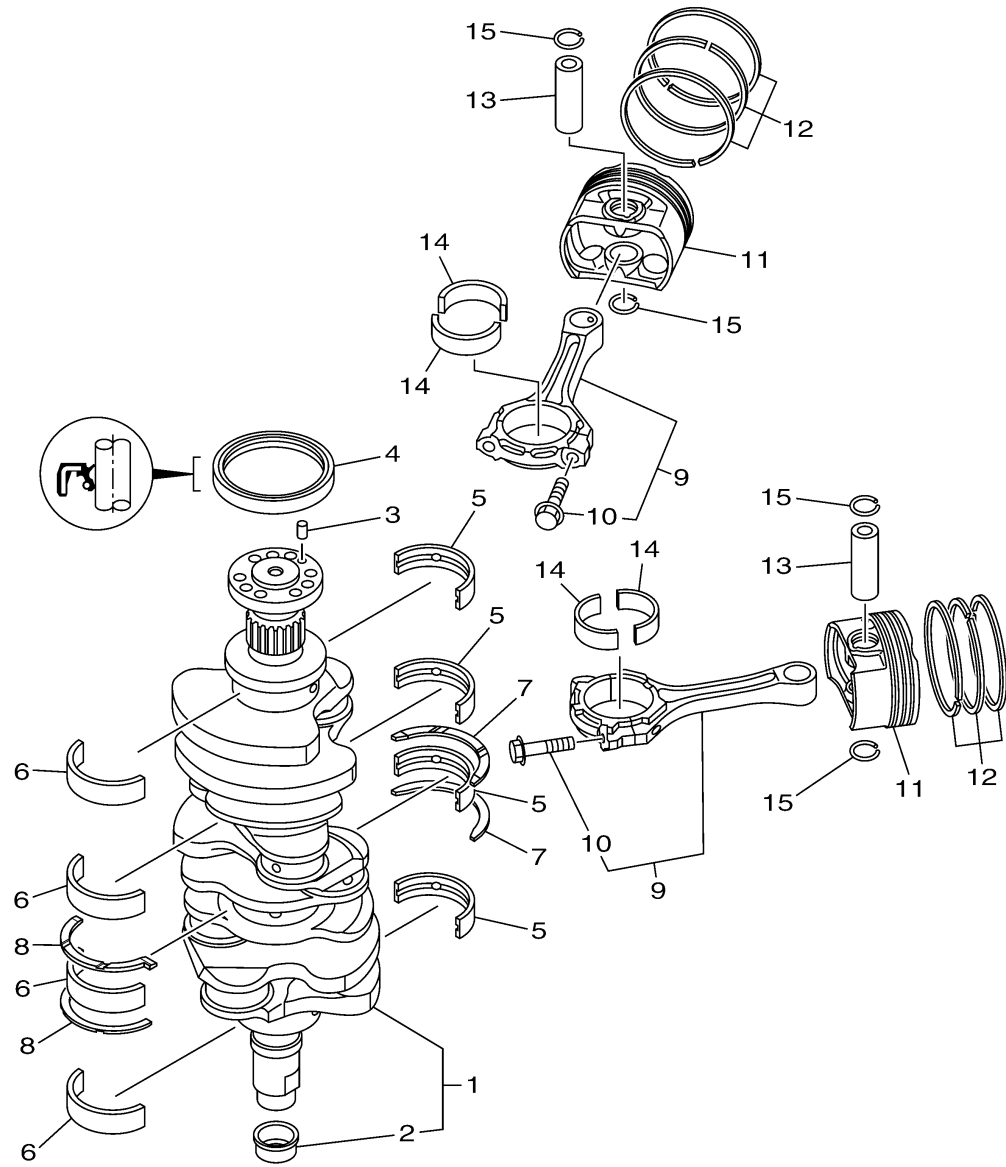

CRANKSHAFT PISTON

6CB3110-L030

Ref No.	Part Number	Description	Qty	Remarks
1	6CB-11410-00-00	CRANKSHAFT	1	
2	6CB-11478-00-00	.COLLAR	1	
3	93606-12019-00	.PIN, DOWEL	1	
4	93102-85008-00	.OIL SEAL	1	
5	6CB-11416-00-00	PLANE BEARING, CRANKSHAFT 1	4	UR PURPLE
5	6CB-11416-10-00	PLANE BEARING, CRANKSHAFT 1	4	UR YELLOW
5	6CB-11416-20-00	PLANE BEARING, CRANKSHAFT 1	4	UR RED
5	6CB-11416-30-00	PLANE BEARING, CRANKSHAFT 1	4	UR GREEN
5	6CB-11416-40-00	PLANE BEARING, CRANKSHAFT 1	4	UR BROWN
6	6CB-11417-00-00	PLANE BEARING, CRANKSHAFT 2	4	UR PURPLE
6	6CB-11417-10-00	PLANE BEARING, CRANKSHAFT 2	4	UR YELLOW
6	6CB-11417-20-00	PLANE BEARING, CRANKSHAFT 2	4	UR RED
6	6CB-11417-30-00	PLANE BEARING, CRANKSHAFT 2	4	UR GREEN
6	6CB-11417-40-00	PLANE BEARING, CRANKSHAFT 2	4	UR BROWN
7	6CB-11426-03-00	BEARING, THRUST 1	2	
8	6CB-11427-03-00	BEARING, THRUST 2	2	
9	6CB-W1165-10-00	CONNECTING ROD ASSY	6	
10	63P-11654-10-00	.BOLT, CONNECTING ROD	2	
11	6CE-11631-02-00	PISTON (STD)	6	
12	6CB-11603-00-00	PISTON RING SET (STD)	6	

CONTINUED ON NEXT FRAME >

CRANKSHAFT PISTON

Ref No.	Part Number	Description	Qty	Remarks
13	6CB-11633-00-00	PIN, PISTON	6	
14	6JD-11656-00-00	PLANE BEARING, CONNECTING ROD	12	UR BLACK
14	6JD-11656-10-00	PLANE BEARING, CONNECTING ROD	12	UR PINK
14	6JD-11656-20-00	PLANE BEARING, CONNECTING ROD	12	UR RED
15	K0F-A3233-00-00	RING,HOLE SNAP	12	

6CB3110-L030