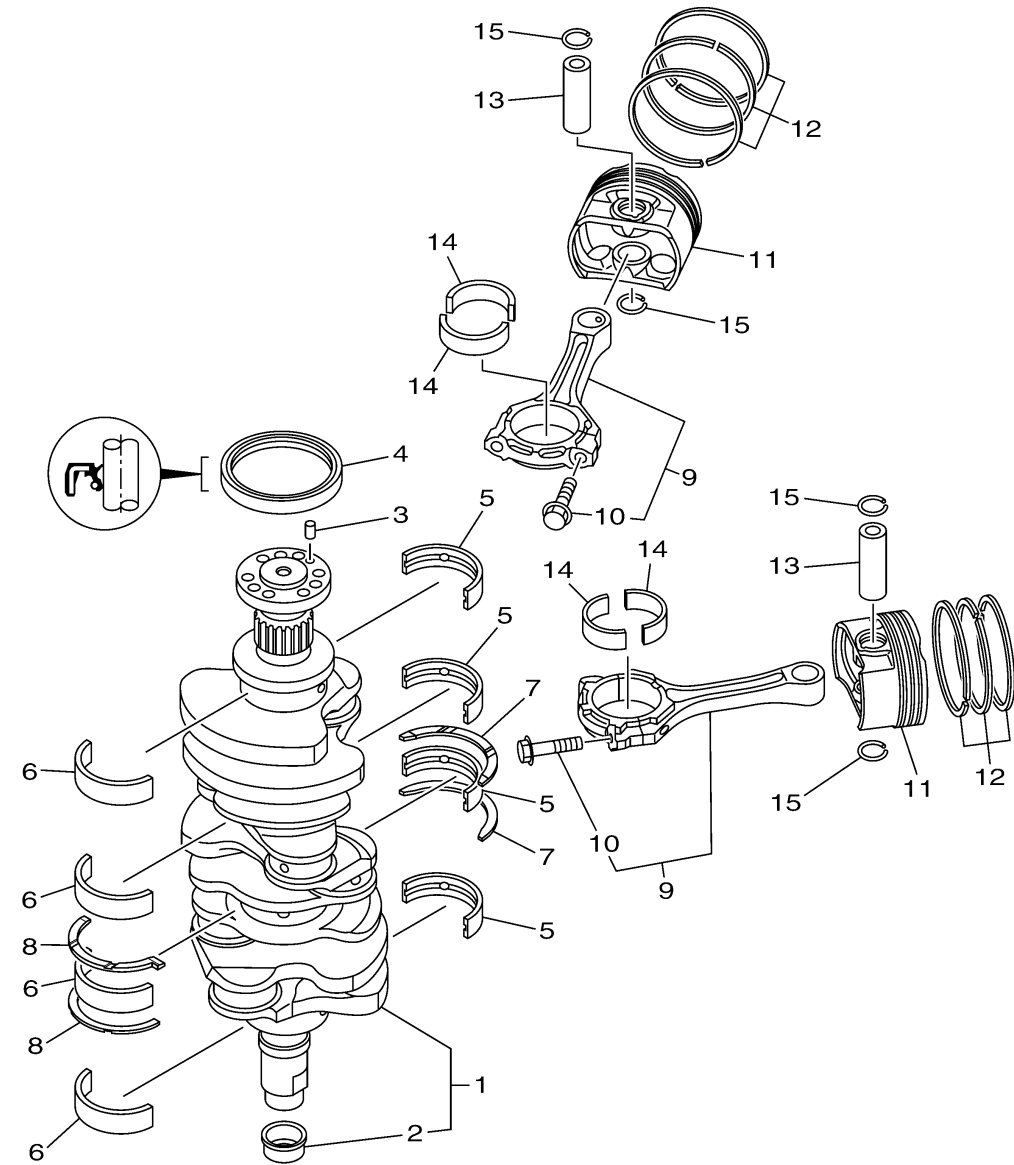

CRANKSHAFT PISTON

6CB3110-L030

Ref No.	Part Number	Description	Qty	Remarks
1	6CB-11410-00-00	CRANKSHAFT	1	
2	6CB-11478-00-00	.COLLAR	1	
3	93606-12019-00	.PIN, DOWEL	1	
4	93102-85008-00	.OIL SEAL	1	
5	6CB-11416-00-00	PLANE BEARING, CRANKSHAFT 1	4	UR PURPLE
5	6CB-11416-10-00	PLANE BEARING, CRANKSHAFT 1	4	UR YELLOW
5	6CB-11416-20-00	PLANE BEARING, CRANKSHAFT 1	4	UR RED
5	6CB-11416-30-00	PLANE BEARING, CRANKSHAFT 1	4	UR GREEN
5	6CB-11416-40-00	PLANE BEARING, CRANKSHAFT 1	4	UR BROWN
6	6CB-11417-00-00	PLANE BEARING, CRANKSHAFT 2	4	UR PURPLE
6	6CB-11417-10-00	PLANE BEARING, CRANKSHAFT 2	4	UR YELLOW
6	6CB-11417-20-00	PLANE BEARING, CRANKSHAFT 2	4	UR RED
6	6CB-11417-30-00	PLANE BEARING, CRANKSHAFT 2	4	UR GREEN
6	6CB-11417-40-00	PLANE BEARING, CRANKSHAFT 2	4	UR BROWN
7	6CB-11426-03-00	BEARING, THRUST 1	2	
8	6CB-11427-03-00	BEARING, THRUST 2	2	
9	6CB-W1165-10-00	CONNECTING ROD ASSY	6	
10	63P-11654-10-00	.BOLT, CONNECTING ROD	2	
11	6CE-11631-02-00	PISTON (STD)	6	
12	6CB-11603-00-00	PISTON RING SET (STD)	6	

CONTINUED ON NEXT FRAME >

CRANKSHAFT PISTON

Ref No.	Part Number	Description	Qty	Remarks
13	6CB-11633-00-00	PIN, PISTON	6	
14	6JD-11656-00-00	PLANE BEARING, CONNECTING ROD	12	UR BLACK
14	6JD-11656-10-00	PLANE BEARING, CONNECTING ROD	12	UR PINK
14	6JD-11656-20-00	PLANE BEARING, CONNECTING ROD	12	UR RED
15	K0F-A3233-00-00	RING,HOLE SNAP	12	

6CB3110-L030