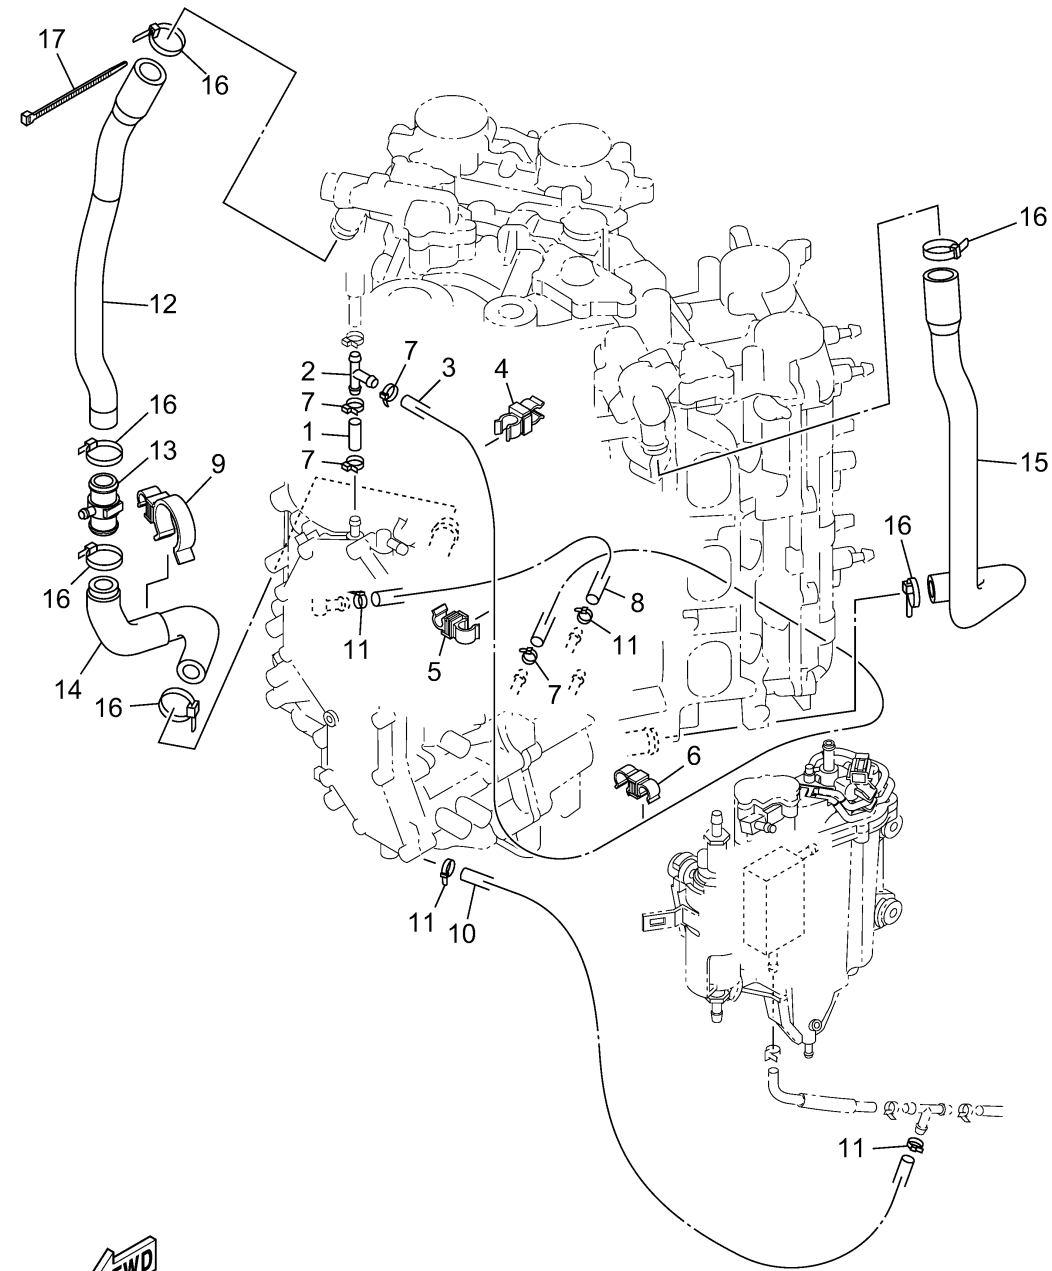

CYLINDER CRANKCASE 4

6CLF010-Y070

Ref No.	Part Number	Description	Qty	Remarks
1	90445-09220-00	HOSE (L30)	1	
2	688-24378-00-00	PIPE, JOINT 3	1	
3	6CB-12576-10-00	HOSE 1	1	
4	90464-10M59-00	CLAMP	1	
5	90464-09013-00	CLAMP	1	
6	90464-12010-00	CLAMP	1	
7	90465-11M10-00	CLAMP	4	
8	6CB-12577-00-00	HOSE 2	1	
9	90464-26002-00	CLAMP	1	
10	90445-096H2-00	HOSE (L280)	1	
11	90465-11M10-00	CLAMP	4	
12	6ML-1244G-00-00	HOSE, 4	1	
13	6CE-24378-00-00	PIPE, JOINT 3	1	
14	6CE-1244H-00-00	HOSE 5	1	
15	6CB-1243E-00-00	HOSE 2	1	
16	90465-11M59-00	CLAMP	6	
17	90465-14M66-00	CLAMP	1	