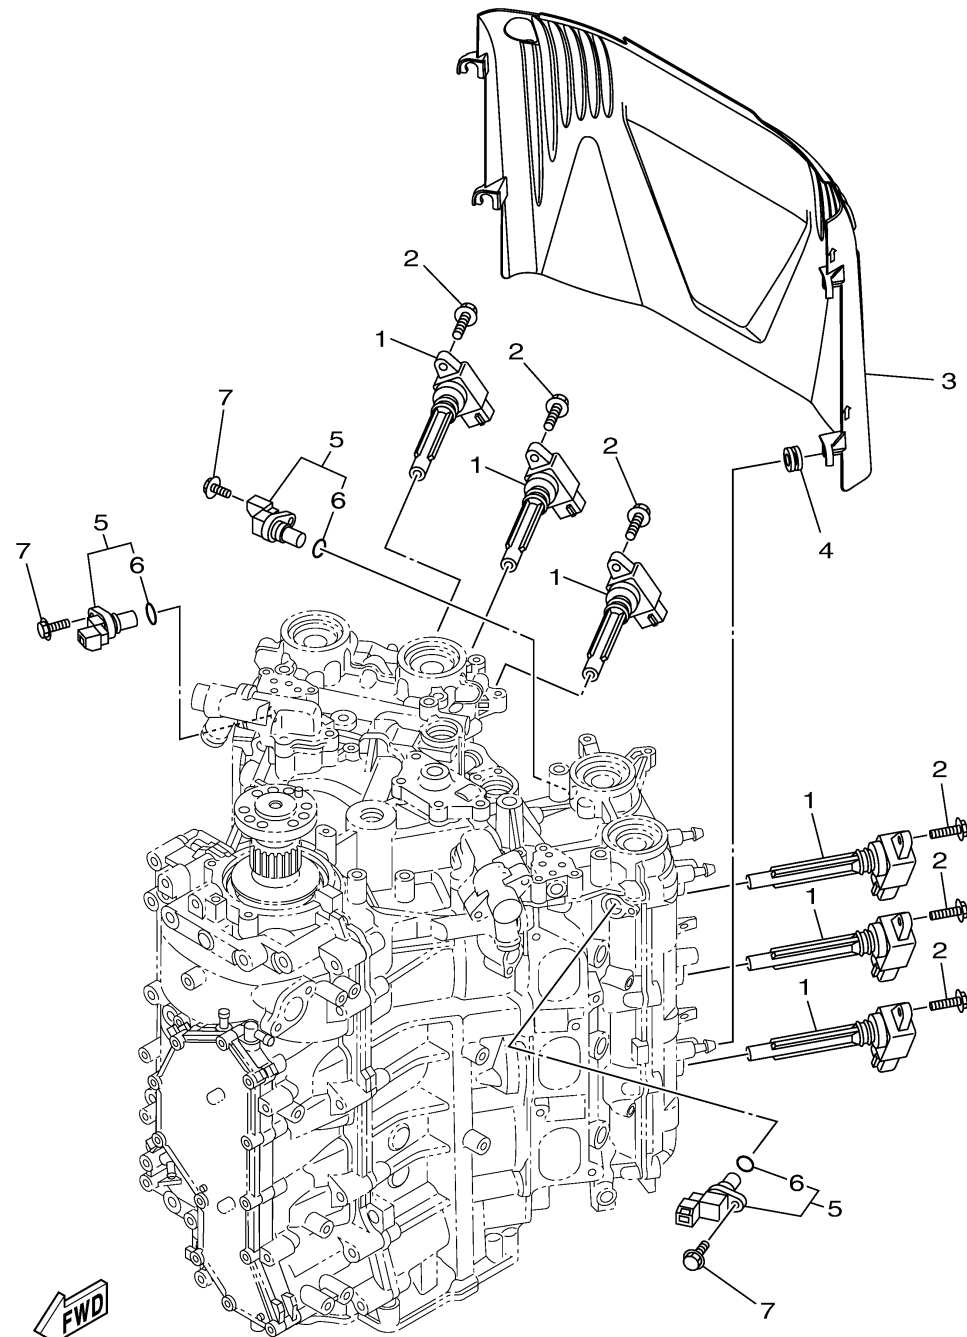

ELECTRICAL 2

Ref No.	Part Number	Description	Qty	Remarks
1	6CB-82310-02-00	IGNITION COIL ASSY	6	
2	95D95-06025-00	BOLT, FLANGE DEEP RECESS	6	
3	6CB-82314-00-00	COVER, IGNITION COIL	1	
4	90480-12314-00	GROMMET	4	
5	6P2-85896-00-00	SENSOR, CAM POSITION	3	
6	6P2-85075-00-00	. .O-RING	1	
7	97E95-06520-00	BOLT, HEXAGON W/W DEEP RECESS	3	

6CE8100-R190