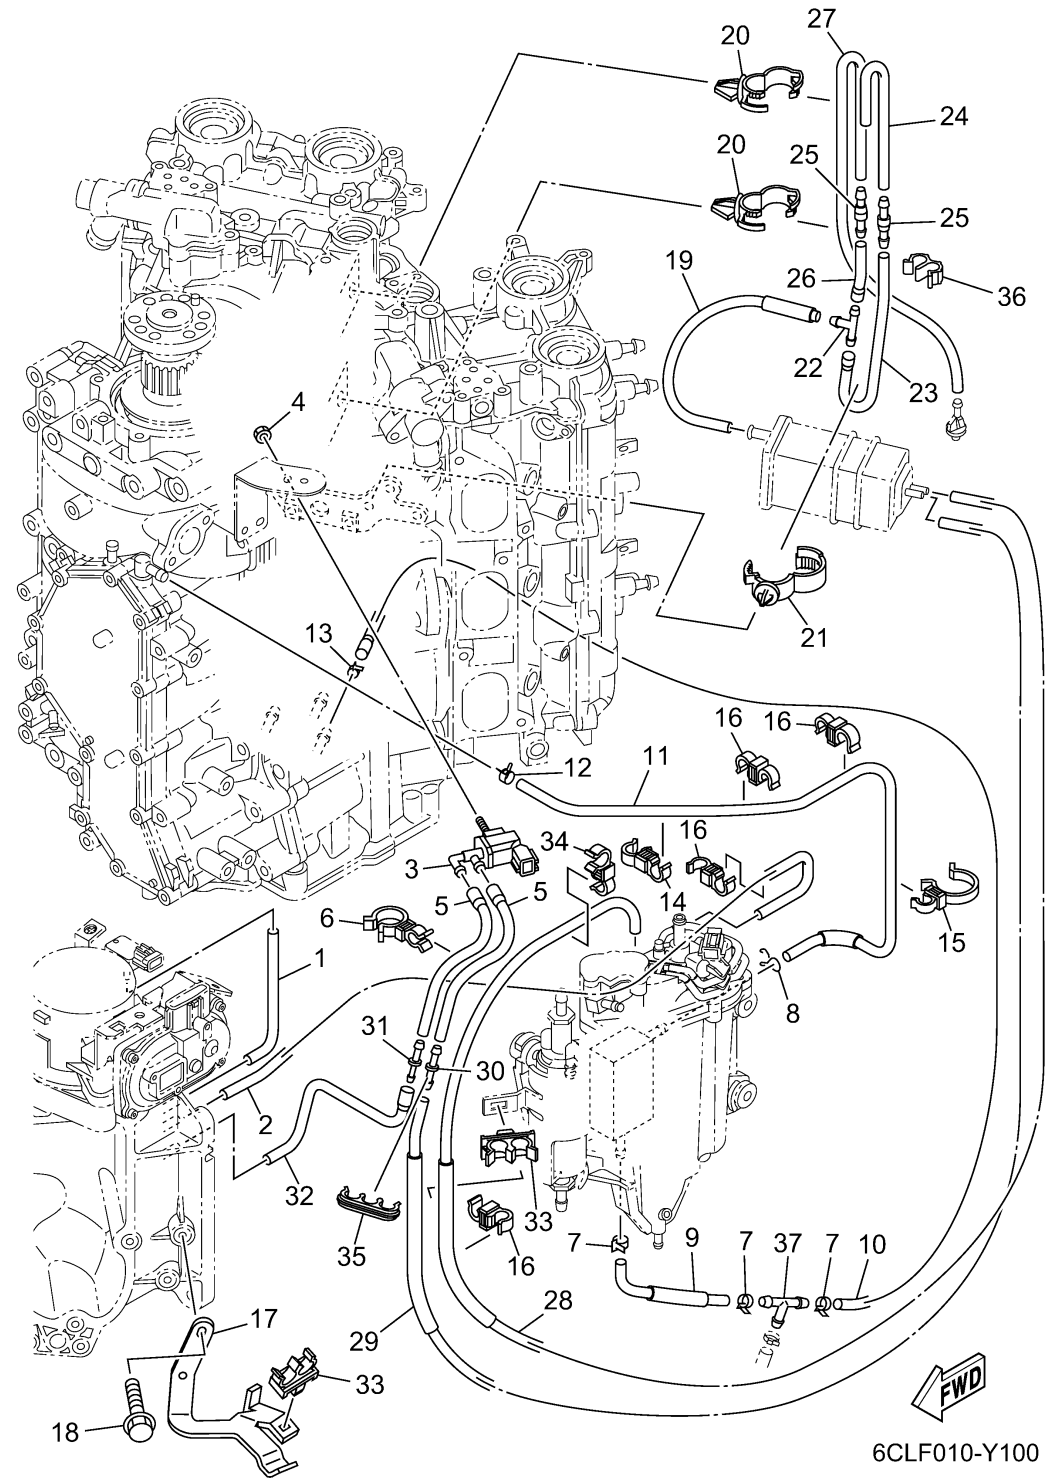

INTAKE 2

Ref No.	Part Number	Description	Qty	Remarks
1	6CB-13533-00-00	HOSE, VACUUM SENSING 4	1	
2	6CB-13532-10-00	HOSE, VACUUM SENSING 3	1	
3	6C5-86120-00-00	SOLENOID VALVE ASSY	1	
4	95380-06600-00	NUT, HEXAGON	1	
5	6CB-2416A-00-00	HOSE	2	
6	90464-23001-00	CLAMP	2	
7	90465-11M10-00	CLAMP	3	
8	90467-09M09-00	CLIP	1	
9	6CE-12482-10-00	PIPE 2	1	
10	90445-097F7-00	HOSE (L780)	1	
11	6CB-12484-10-00	PIPE 4	1	
12	90467-090A0-00	CLIP	1	
13	90465-11M10-00	CLAMP	1	
14	90464-12010-00	CLAMP	1	
15	90464-26002-00	CLAMP	1	
16	90464-09013-00	CLAMP	4	
17	6CB-13782-00-00	STAY	1	
18	95D95-06016-00	BOLT, FLANGE DEEP RECESS	2	
19	6CB-13545-00-00	HOSE 1	1	
20	90464-20181-00	CLAMP	2	

CONTINUED ON NEXT FRAME >

6CLF010-Y100

INTAKE 2

Ref No.	Part Number	Description	Qty	Remarks
21	90464-07209-00	CLAMP	1	
22	688-24378-00-00	PIPE, JOINT 3	1	
23	6CB-13546-01-00	HOSE 2	1	
24	6CB-13547-00-00	HOSE 3	1	
25	6E5-21744-00-00	BREATHER	2	
26	6CB-13548-00-00	HOSE, AIR 4	1	
27	6KA-12483-00-00	PIPE 3	1	
28	6CB-1475A-00-00	PIPE 1	1	
29	6CB-1475F-00-00	PIPE 3	1	
30	6G8-24376-00-00	PIPE, JOINT 1	1	
31	6EK-14989-00-00	ORIFICE, AIR VENT	1	
32	6CB-1475G-10-00	PIPE 4	1	
33	90464-11012-00	CLAMP	2	
34	90464-12010-00	CLAMP	1	
35	90464-10011-00	CLAMP	1	
36	90464-07M20-00	CLAMP	1	
37	688-24378-00-00	PIPE, JOINT 3	1	