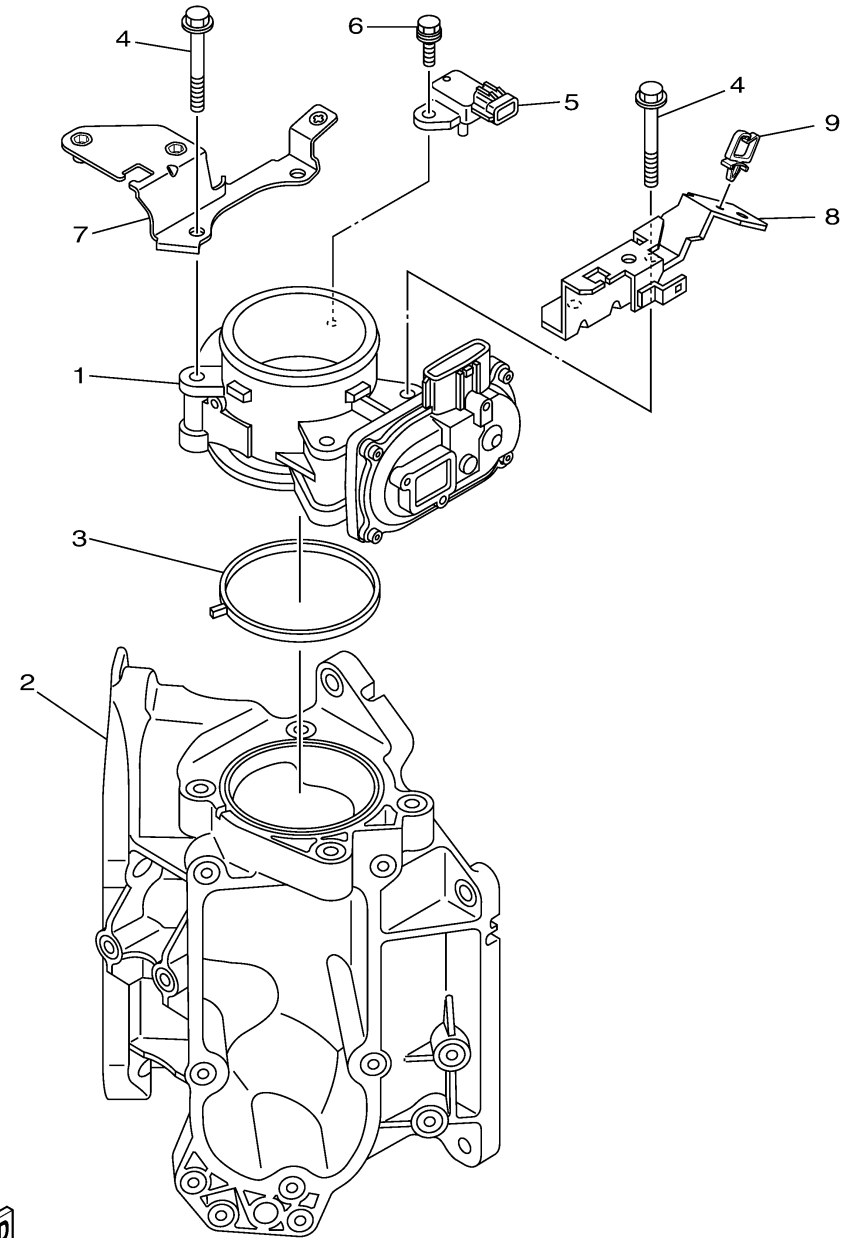

# THROTTLE BODY ASSY 1

Ref No.	Part Number	Description	Qty	Remarks
1	6CB-13751-12-00	BODY, THROTTLE 1	1	
2	6CB-13711-00-00	MIXING BODY	1	
3	6CB-13556-00-00	.GASKET, MANIFOLD	1	
4	95D75-08060-00	BOLT, FLANGE DEEP RECESS	4	
5	6P2-82380-00-00	SENSOR, PRESSURE	1	
6	97E75-06620-00	BOLT, HEXAGON W/W DEEP RECESS	1	
7	6KA-13898-00-00	HOLDER	1	
8	6CB-13898-11-00	HOLDER	1	
9	90464-08004-00	CLAMP	1	

6KA1100-V120