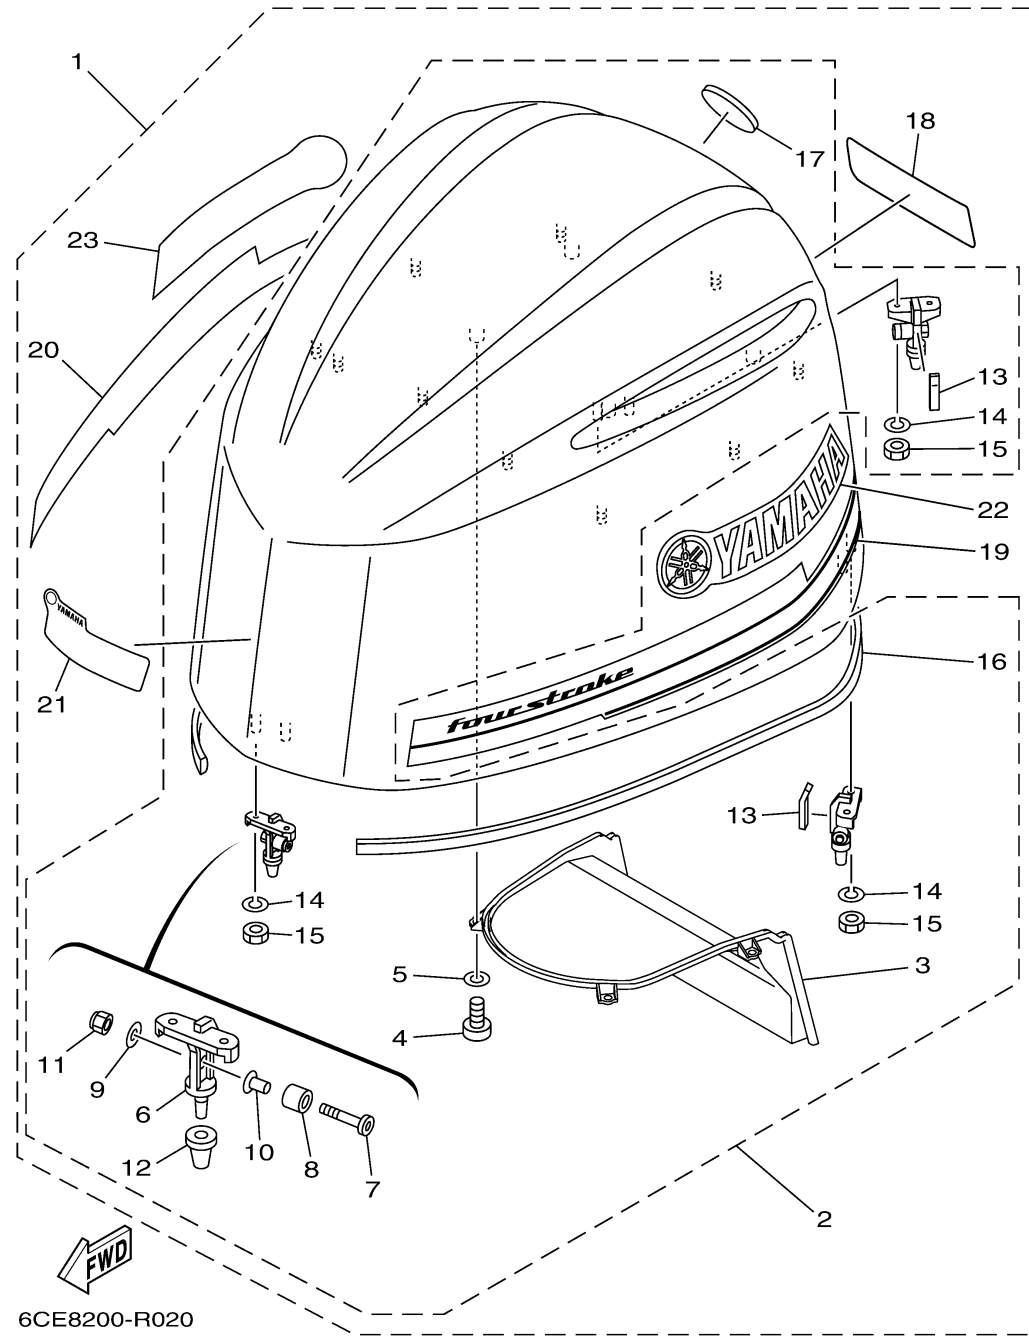

# TOP COWLING

Ref No.	Part Number	Description	Qty	Remarks
1	6CL-42610-11-CE	TOP COWLING ASSY	0	WHITE
1	6CL-42610-03-00	TOP COWLING ASSY	1	
2	6CE-4261A-02-CE	..TOP COWLING W/O GRAPHICS	0	WHITE
2	6CE-4261A-02-8D	..TOP COWLING W/O GRAPHICS	1	
3	6CE-42635-00-00	...DUCT, WATER SEPARATOR	1	
4	97780-60516-00	...SCREW, TAPPING	4	
5	92990-06200-00	...WASHER, PLAIN	4	
6	6CB-42647-B0-00	...HOLDER, CLAMP BAND	3	
7	90111-08078-00	...BOLT, HEXAGON SOCKET BUTTON	3	
8	90387-10094-00	...COLLAR	3	
9	92990-08600-00	...WASHER, PLATE	3	
10	90387-08M45-00	...COLLAR	3	
11	95780-08300-00	...NUT, FLANGE	3	
12	6AW-42663-01-00	...DAMPER 2	3	
13	6CB-42134-01-00	...COVER	2	
14	92990-06100-00	...WASHER, SPRING	6	
15	95380-06600-00	.. NUT, HEXAGON	6	
16	6CB-42628-00-00	...SEAL	1	
17	6KN-42697-00-00	...TUNING FORK MARK	1	
18	6CL-42678-02-00	..GRAPHIC, REAR	1	

# TOP COWLING

Ref No.	Part Number	Description	Qty	Remarks
18	6CL-42678-10-00	..GRAPHIC, REAR	0	FOR WHITE COWLING
19	6CE-42675-22-00	..GRAPHIC, SIDE 1	0	FOR WHITE COWLING
19	6CE-42675-02-00	..GRAPHIC, SIDE 1	1	
20	6CE-42676-22-00	..GRAPHIC, SIDE 2	0	FOR WHITE COWLING
20	6CE-42676-02-00	..GRAPHIC, SIDE 2	1	
21	6CL-42677-01-00	..GRAPHIC, FRONT	1	
21	6CL-42677-10-00	..GRAPHIC, FRONT	0	FOR WHITE COWLING
22	6CE-42681-03-00	..MARK, COWLING	1	
22	6CE-42681-22-00	..MARK, COWLING	0	FOR WHITE COWLING
23	6CE-42682-03-00	..MARK, COWLING	1	
23	6CE-42682-22-00	..MARK, COWLING	0	FOR WHITE COWLING