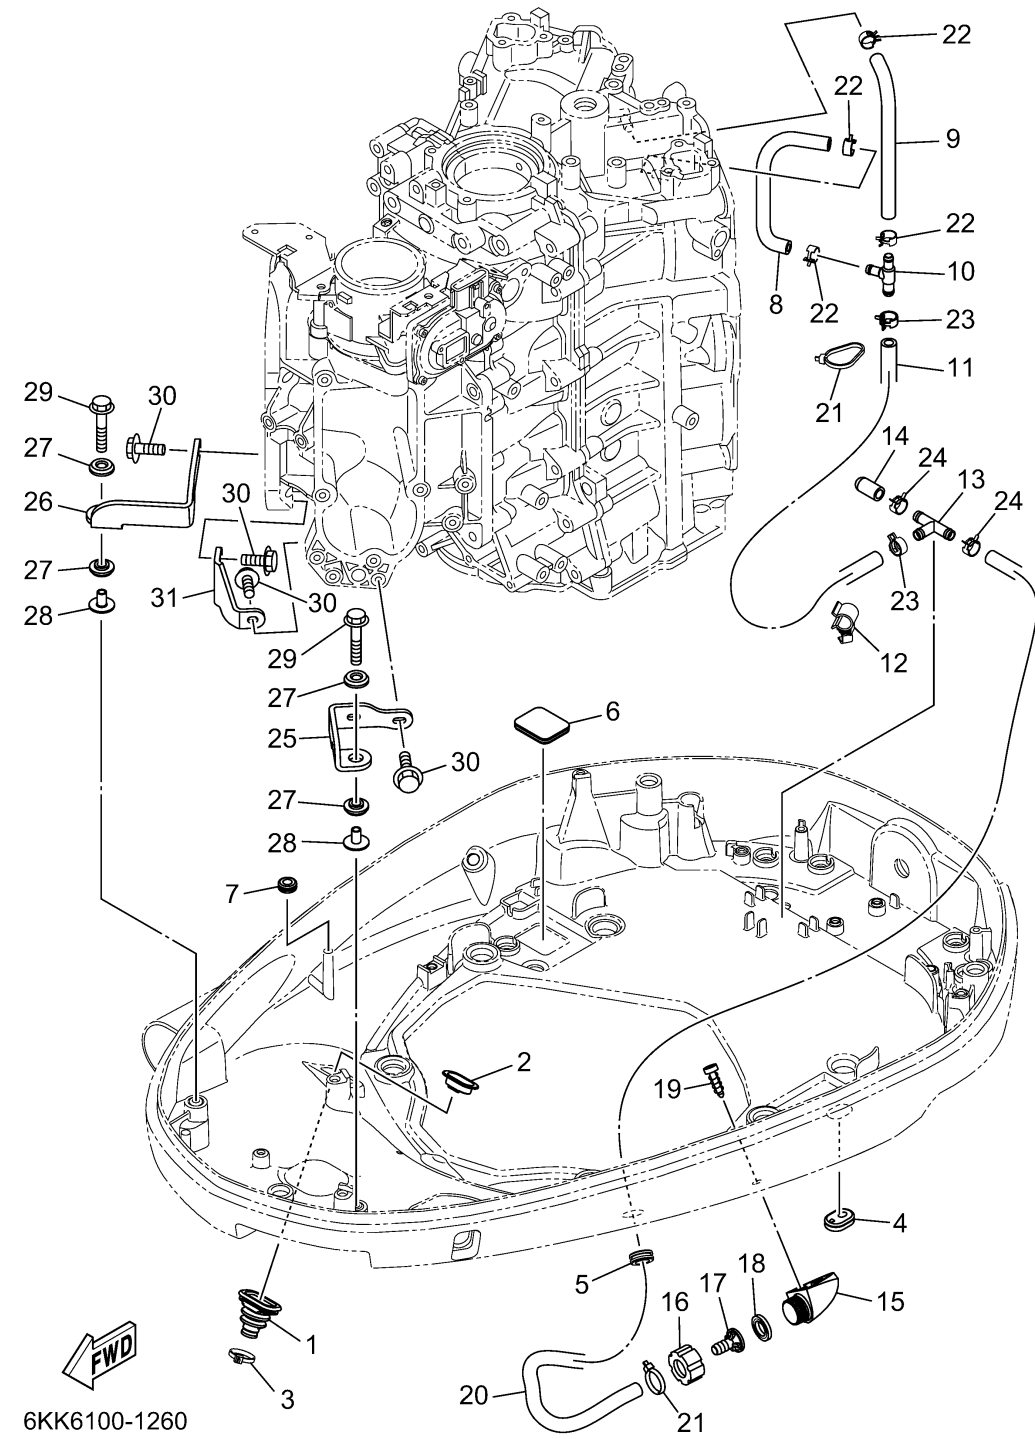

# BOTTOM COWLING 2

Ref No.	Part Number	Description	Qty	Remarks
1	6BG-42724-01-00	GROMMET	1	
2	6BG-42384-00-00	SEAL, CAP	1	
3	90465-11M10-00	CLAMP	1	
4	6KA-42727-00-00	GROMMET	1	
5	90480-19031-00	GROMMET	1	
6	6KF-43885-00-00	GROMMET	1	
7	90480-13163-00	GROMMET	1	
8	6CB-24315-00-00	PIPE 5	1	
9	90445-14021-00	HOSE (L185)	1	
10	6AW-42169-00-00	JOINT	1	
11	6KA-13582-00-00	PIPE	1	
12	90464-16017-00	CLAMP	1	
13	90413-10001-00	WAY 3	1	
14	6KA-13587-00-00	CAP, JOINT	1	
15	6AW-12572-00-00	ADAPTER	1	
16	6R3-12581-10-00	JOINT, HOSE 1	1	
17	6AW-12582-00-00	JOINT, HOSE 2	1	
18	6R3-12583-10-00	GASKET, HOSE JOINT	1	
19	97780-60520-00	SCREW, TAPPING	2	
20	6KA-42541-00-00	PIPE 1	1	

CONTINUED ON NEXT FRAME >

## BOTTOM COWLING 2

Ref No.	Part Number	Description	Qty	Remarks
21	90465-11M10-00	CLAMP	2	
22	90467-130A5-00	CLIP	4	
23	90467-140A8-00	CLIP	2	
24	90467-140A9-00	CLIP	2	
25	6CB-42643-00-00	PLATE, CLAMP	1	
26	6CB-42644-00-00	PLATE, CLAMP 2	1	
27	90480-14029-00	GROMMET	4	
28	90387-06M03-00	COLLAR	2	
29	90119-06291-00	BOLT, WITH WASHER	2	
30	90105-06039-00	BOLT, FLANGE	6	
31	6CB-42744-00-00	STAY	1	