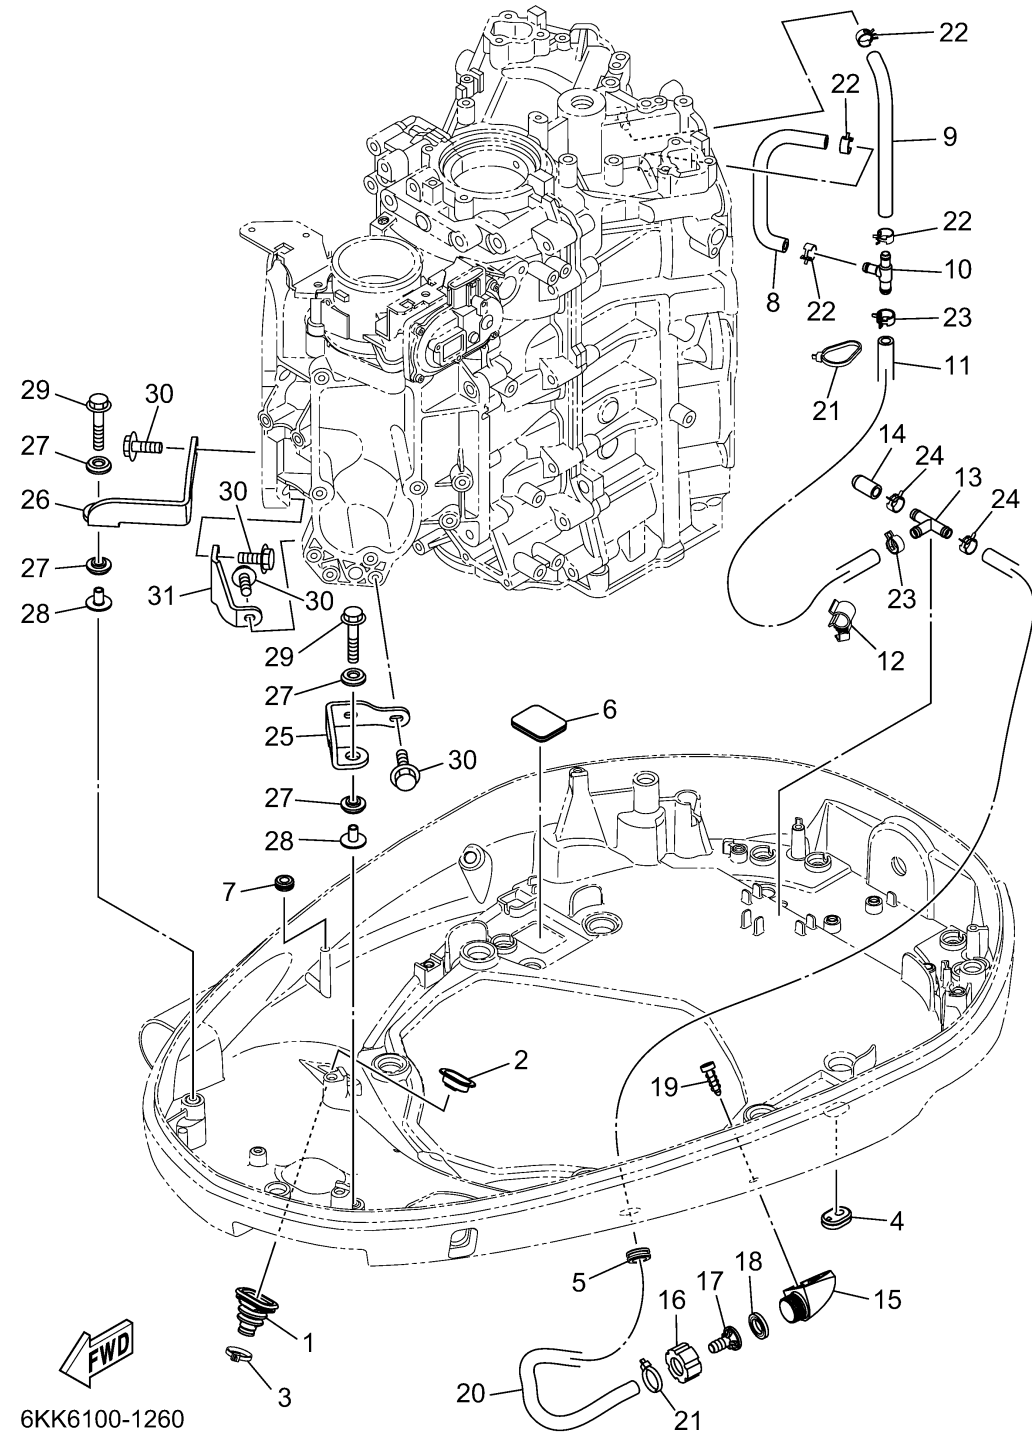

# BOTTOM COWLING 2

Ref No.	Part Number	Description	Qty	Remarks
1	6BG-42724-01-00	GROMMET	1	
2	6BG-42384-00-00	SEAL, CAP	1	
3	90465-11M10-00	CLAMP	1	
4	6KA-42727-00-00	GROMMET	1	
5	90480-19031-00	GROMMET	1	
6	6KF-43885-00-00	GROMMET	1	
7	90480-13163-00	GROMMET	1	
8	6CB-24315-00-00	PIPE 5	1	
9	90445-14021-00	HOSE (L185)	1	
10	6AW-42169-00-00	JOINT	1	
11	6KA-13582-00-00	PIPE	1	
12	90464-16017-00	CLAMP	1	
13	90413-10001-00	WAY 3	1	
14	6KA-13587-00-00	CAP, JOINT	1	
15	6AW-12572-00-00	ADAPTER	1	
16	6R3-12581-10-00	JOINT, HOSE 1	1	
17	6AW-12582-00-00	JOINT, HOSE 2	1	
18	6R3-12583-10-00	GASKET, HOSE JOINT	1	
19	97780-60520-00	SCREW, TAPPING	2	
20	6KA-42541-00-00	PIPE 1	1	

CONTINUED ON NEXT FRAME >

## BOTTOM COWLING 2

Ref No.	Part Number	Description	Qty	Remarks
21	90465-11M10-00	CLAMP	2	
22	90467-130A5-00	CLIP	4	
23	90467-140A8-00	CLIP	2	
24	90467-140A9-00	CLIP	2	
25	6CB-42643-00-00	PLATE, CLAMP	1	
26	6CB-42644-00-00	PLATE, CLAMP 2	1	
27	90480-14029-00	GROMMET	4	
28	90387-06M03-00	COLLAR	2	
29	90119-06291-00	BOLT, WITH WASHER	2	
30	90105-06039-00	BOLT, FLANGE	6	
31	6CB-42744-00-00	STAY	1	