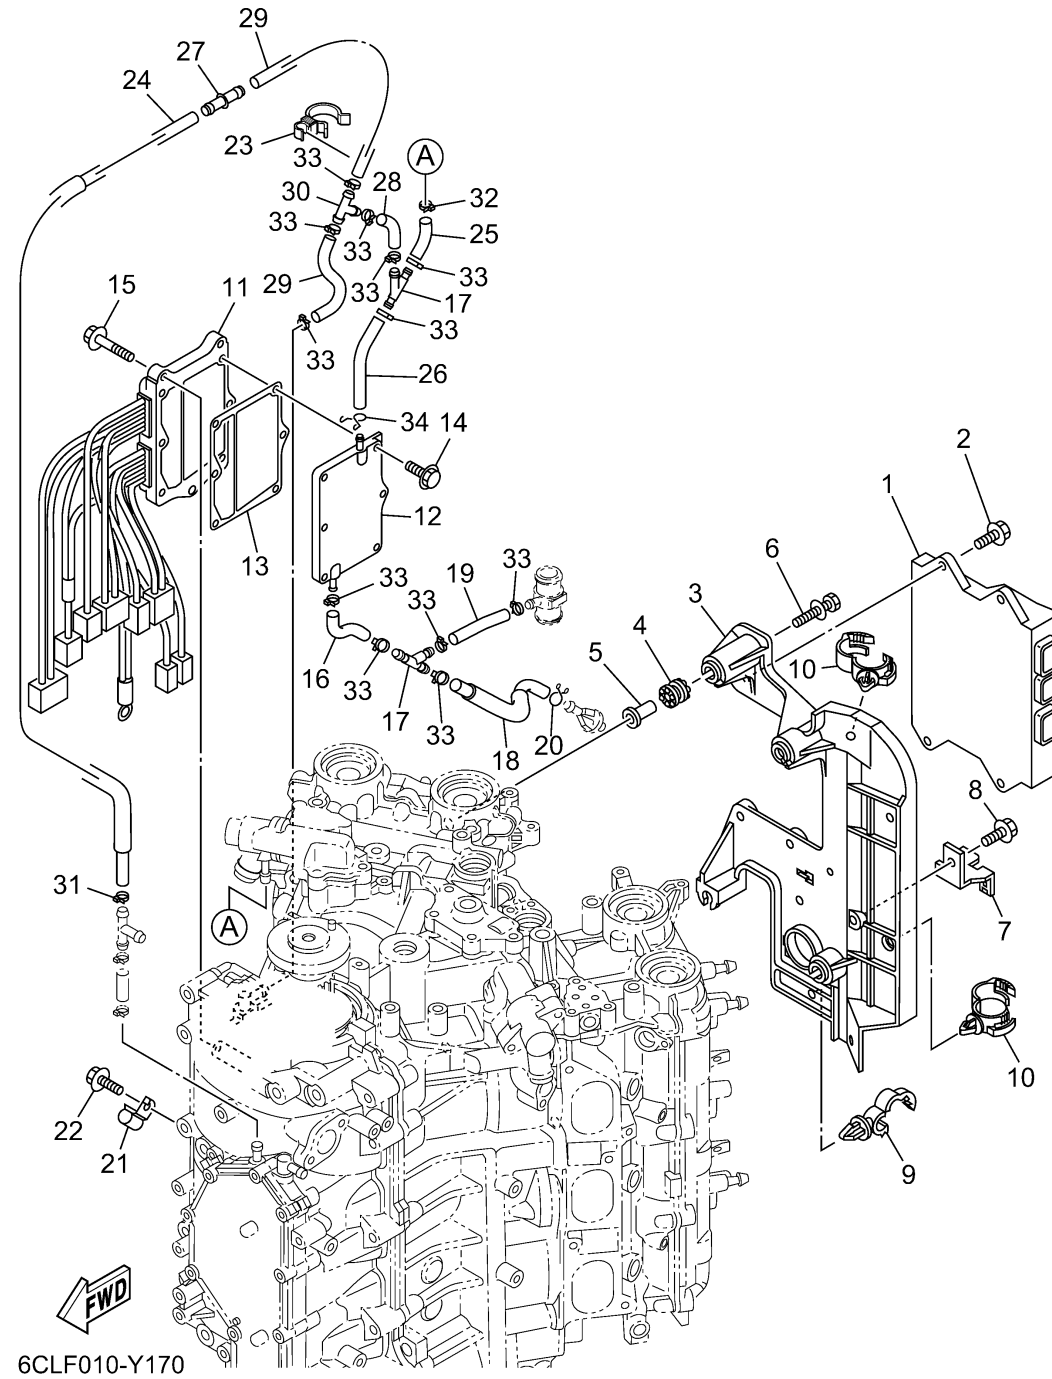

ELECTRICAL 1

Ref No.	Part Number	Description	Qty	Remarks
1	6KK-8591A-02-00	ENGINE CONTROL UNIT ASSY	1	
2	95D95-06020-00	BOLT, FLANGE DEEP RECESS	4	
3	6CB-82316-01-00	BRACKET, IGNITION COIL	1	
4	64J-85516-01-00	SPACER	4	
5	69M-42758-01-00	COLLAR	4	
6	90119-06293-00	BOLT, WITH WASHER	4	
7	6BR-81845-00-00	PLATE	1	
8	95D95-06012-00	BOLT, FLANGE DEEP RECESS	1	
9	90464-13249-00	CLAMP	1	
10	90464-20181-00	CLAMP	2	
11	6CE-81960-10-00	RECTIFIER & REGULATOR ASSY	1	
12	6CE-81972-00-9S	COVER, RECTIFIER	1	
13	6CE-81975-00-00	PLATE, RECTIFIER FITTING	1	
14	90119-06MA3-00	BOLT, WITH WASHER	6	
15	95D95-06025-00	BOLT, FLANGE DEEP RECESS	3	
16	6CE-1248A-00-00	PIPE 8	1	
17	6CE-24377-00-00	PIPE, JOINT 2	2	
18	6CE-12483-00-00	PIPE 3	1	
19	90445-107A5-00	HOSE (L30)	1	
20	90467-09M09-00	CLIP	1	

CONTINUED ON NEXT FRAME >

ELECTRICAL 1

Ref No.	Part Number	Description	Qty	Remarks
21	90462-06013-00	CLAMP	1	
22	95023-06012-00	BOLT	1	
23	90464-26002-00	CLAMP	1	
24	6CE-12481-10-00	PIPE 1	1	
25	6CE-14872-00-00	PIPE 2	1	
26	6CE-12485-00-00	PIPE 5	1	
27	6CE-24376-01-00	PIPE, JOINT 1	1	
28	6CE-14872-00-00	PIPE 2	1	
29	90445-09068-00	HOSE (L110)	2	
30	688-24378-00-00	PIPE, JOINT 3	1	
31	90465-11M10-00	CLAMP	1	
32	90465-11M10-00	CLAMP	1	
33	90465-11M10-00	CLAMP	12	
34	90467-08M18-00	CLIP	1	