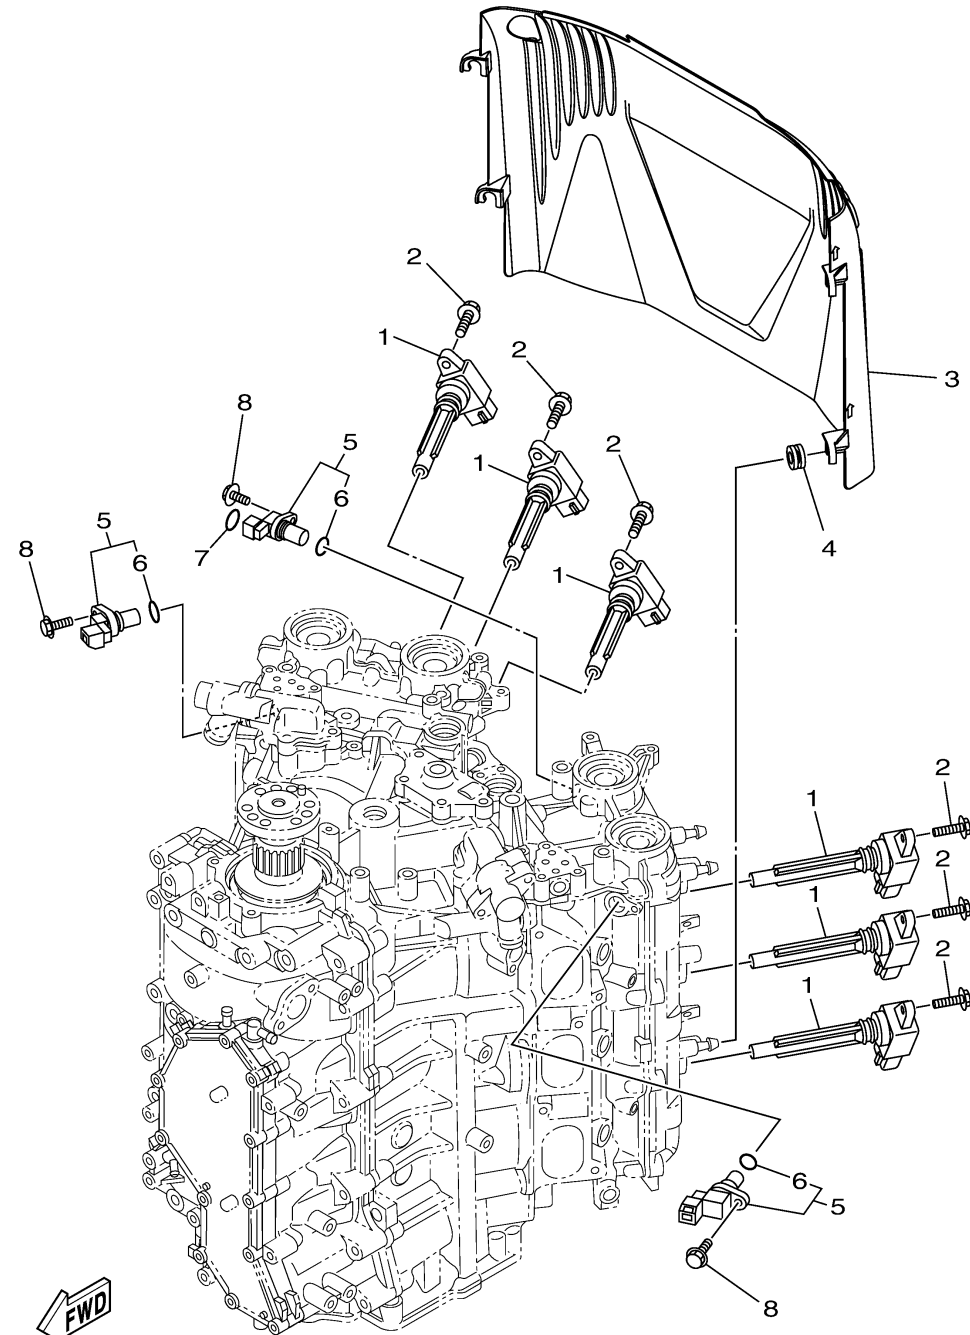

## ELECTRICAL 2

Ref No.	Part Number	Description	Qty	Remarks
1	6CB-82310-02-00	IGNITION COIL ASSY	6	
2	95D95-06025-00	BOLT, FLANGE DEEP RECESS	6	
3	6CB-82314-00-00	COVER, IGNITION COIL	1	
4	90480-12314-00	GROMMET	4	
5	6P2-85896-00-00	SENSOR, CAM POSITION	3	
6	6P2-85075-00-00	. .O-RING	1	
7	93210-11001-00	O-RING	1	
8	97E95-06520-00	BOLT, HEXAGON W/W DEEP RECESS	3	

6KA1100-V200