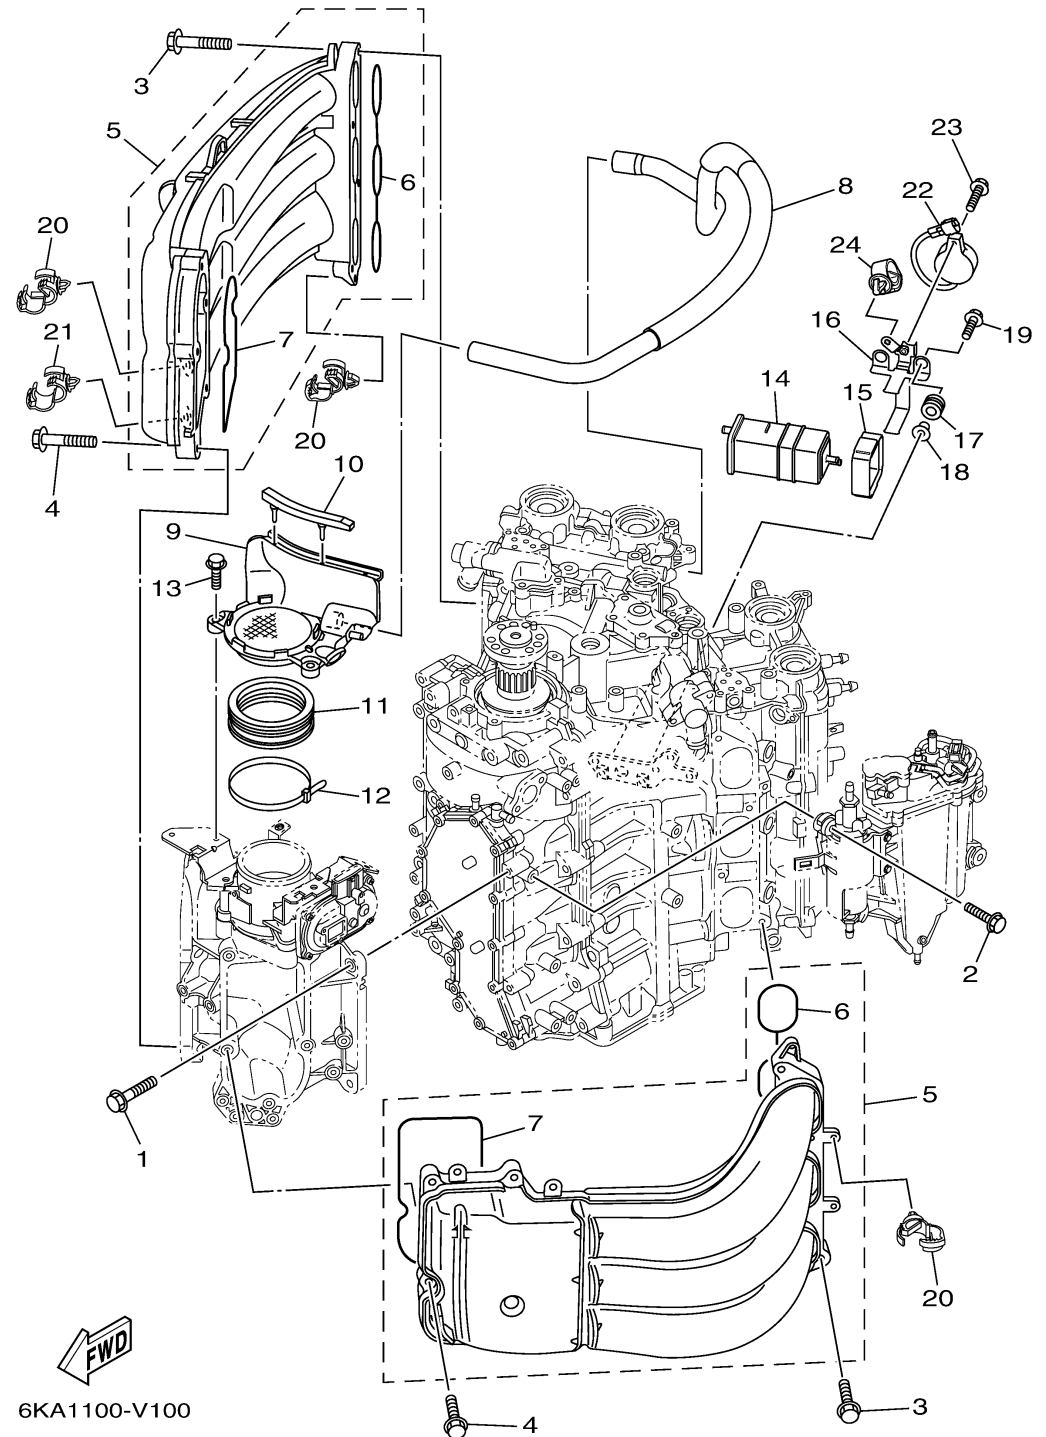

# INTAKE 1

Ref No.	Part Number	Description	Qty	Remarks
1	95D75-08030-00	BOLT, FLANGE DEEP RECESS	4	
2	90119-06299-00	BOLT, WITH WASHER	4	
3	90119-08020-00	BOLT, WITH WASHER	8	
4	90105-06035-00	BOLT, FLANGE	10	
5	6CE-13641-00-00	MANIFOLD, INTAKE 1	2	
6	6CB-13645-00-00	..GASKET, MANIFOLD 1	1	
7	6CB-13646-00-00	..GASKET, MANIFOLD 2	1	
8	6CB-15373-01-00	PIPE, BREATHER	1	
9	6CB-14440-01-00	SILENCER ASSY, INTAKE	1	
10	6CB-85547-00-00	DAMPER	1	
11	6AW-1441J-01-00	PIPE, SILENCER	1	
12	90464-99004-00	CLAMP	1	
13	95D95-06025-00	BOLT, FLANGE DEEP RECESS	2	
14	69J-24170-00-00	CANISTER ASSY	1	
15	6FP-2419E-01-00	COVER, CANISTER	1	
16	6KA-2134X-00-00	BRACKET, CANISTER	1	
17	90480-10M23-00	GROMMET	2	
18	90387-06289-00	COLLAR	2	
19	90119-06309-00	BOLT, WITH WASHER	2	
20	90464-13249-00	CLAMP	8	

CONTINUED ON NEXT FRAME >