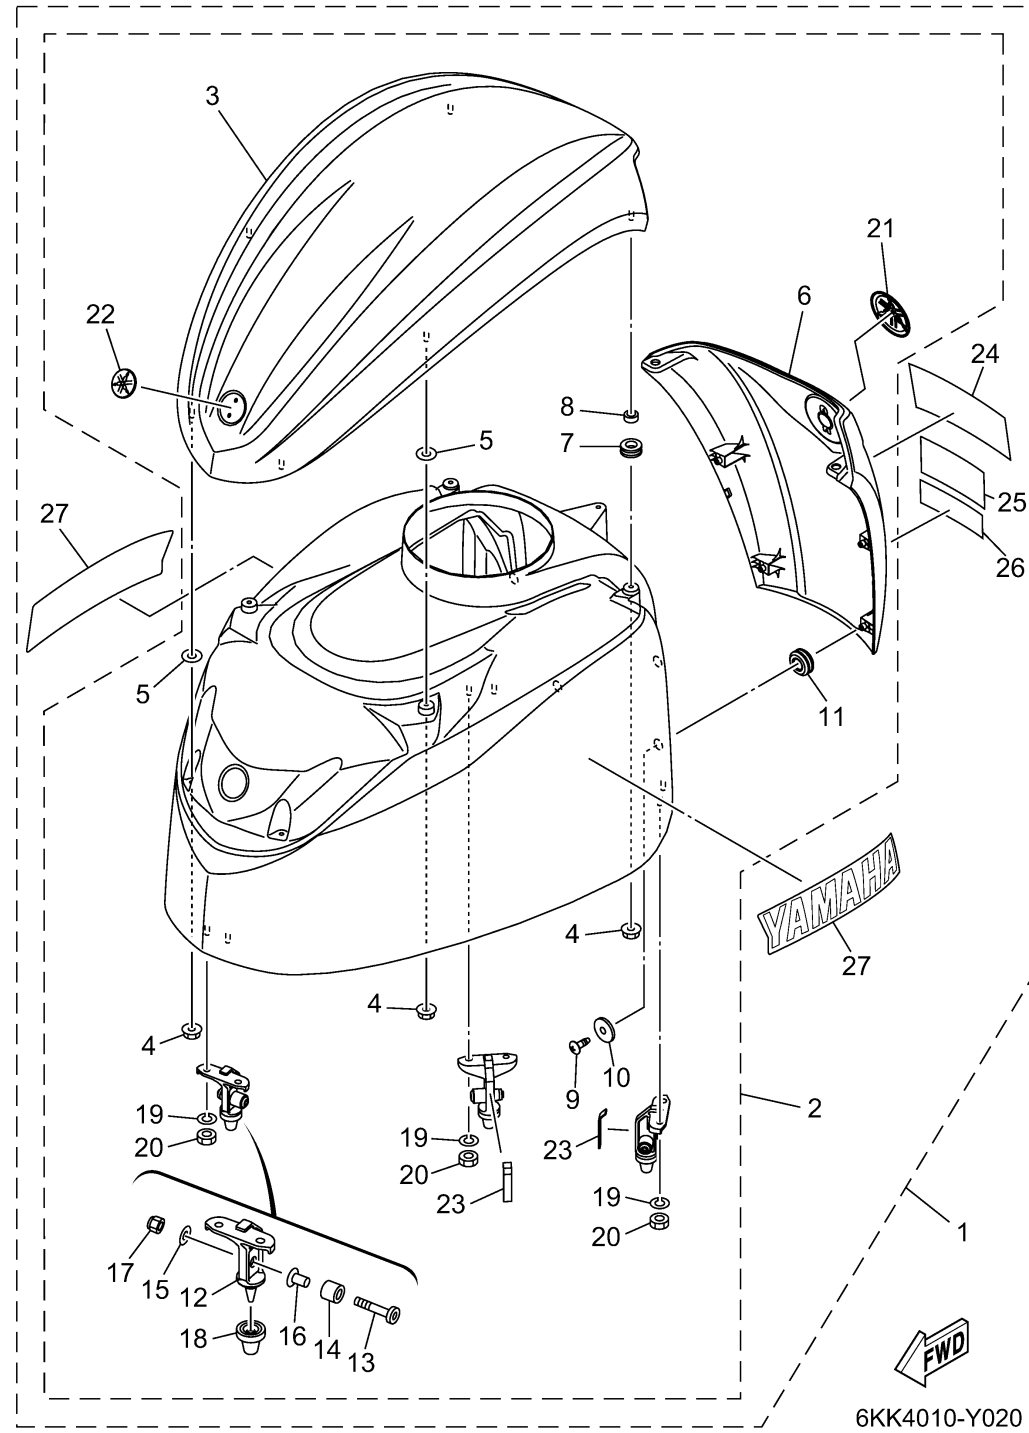

TOP COWLING

Ref No.	Part Number	Description	Qty	Remarks
1	6KK-42610-01-8D	TOP COWLING ASSY	1	GRAY
1	6KK-42610-11-CE	TOP COWLING ASSY	0	WHITE
2	6KA-4261A-01-CE	..TOP COWLING W/O GRAPHICS	0	WHITE
2	6KA-4261A-01-8D	..TOP COWLING W/O GRAPHICS	1	GRAY
3	6KA-42613-00-8D	...MOLDING, AIR DUCT	1	GRAY
3	6KA-42613-00-CE	...MOLDING, AIR DUCT	0	WHITE
4	90179-06M28-00	.. NUT	7	
5	6CB-42545-00-00	...WASHER, PLAIN	4	
6	6KA-42625-00-8D	...PANEL, REAR	1	GRAY
6	6KA-42625-00-CE	...PANEL, REAR	0	WHITE
7	90480-13004-00	...GROMMET	2	
8	90387-07054-00	...COLLAR	2	
9	97780-50016-00	...SCREW, TAPPING	4	
10	90201-053R1-00	...WASHER, PLATE	4	
11	90480-16009-00	.. GROMMET	4	
12	6CB-42647-B0-00	...HOLDER, CLAMP BAND	3	
13	90111-08078-00	...BOLT, HEXAGON SOCKET BUTTON	3	
14	90387-10094-00	...COLLAR	3	
15	92990-08600-00	...WASHER, PLATE	3	
16	90387-08M45-00	...COLLAR	3	

CONTINUED ON NEXT FRAME >

TOP COWLING

Ref No.	Part Number	Description	Qty	Remarks
17	95780-08300-00	...NUT, FLANGE	3	
18	6AW-42663-01-00	...DAMPER 2	3	
19	92990-06100-00	...WASHER, SPRING	6	
20	95380-06600-00	.. NUT, HEXAGON	6	
21	6KN-42697-00-00	...TUNING FORK MARK	1	
22	6LB-42697-00-00	...TUNING FORK MARK	1	
23	6CB-42134-01-00	...COVER	2	
24	6KK-42678-00-00	..GRAPHIC, REAR	1	
25	6KF-4267A-00-00	..GRAPHIC, REAR 2	1	
26	6KF-42682-00-00	..MARK, COWLING	1	
27	6KF-2153A-00-00	..EMBLEM, YAMAHA	2	FOR GRAY COWL.
27	6KF-2153A-10-00	..EMBLEM, YAMAHA	0	FOR WHITE COWL.