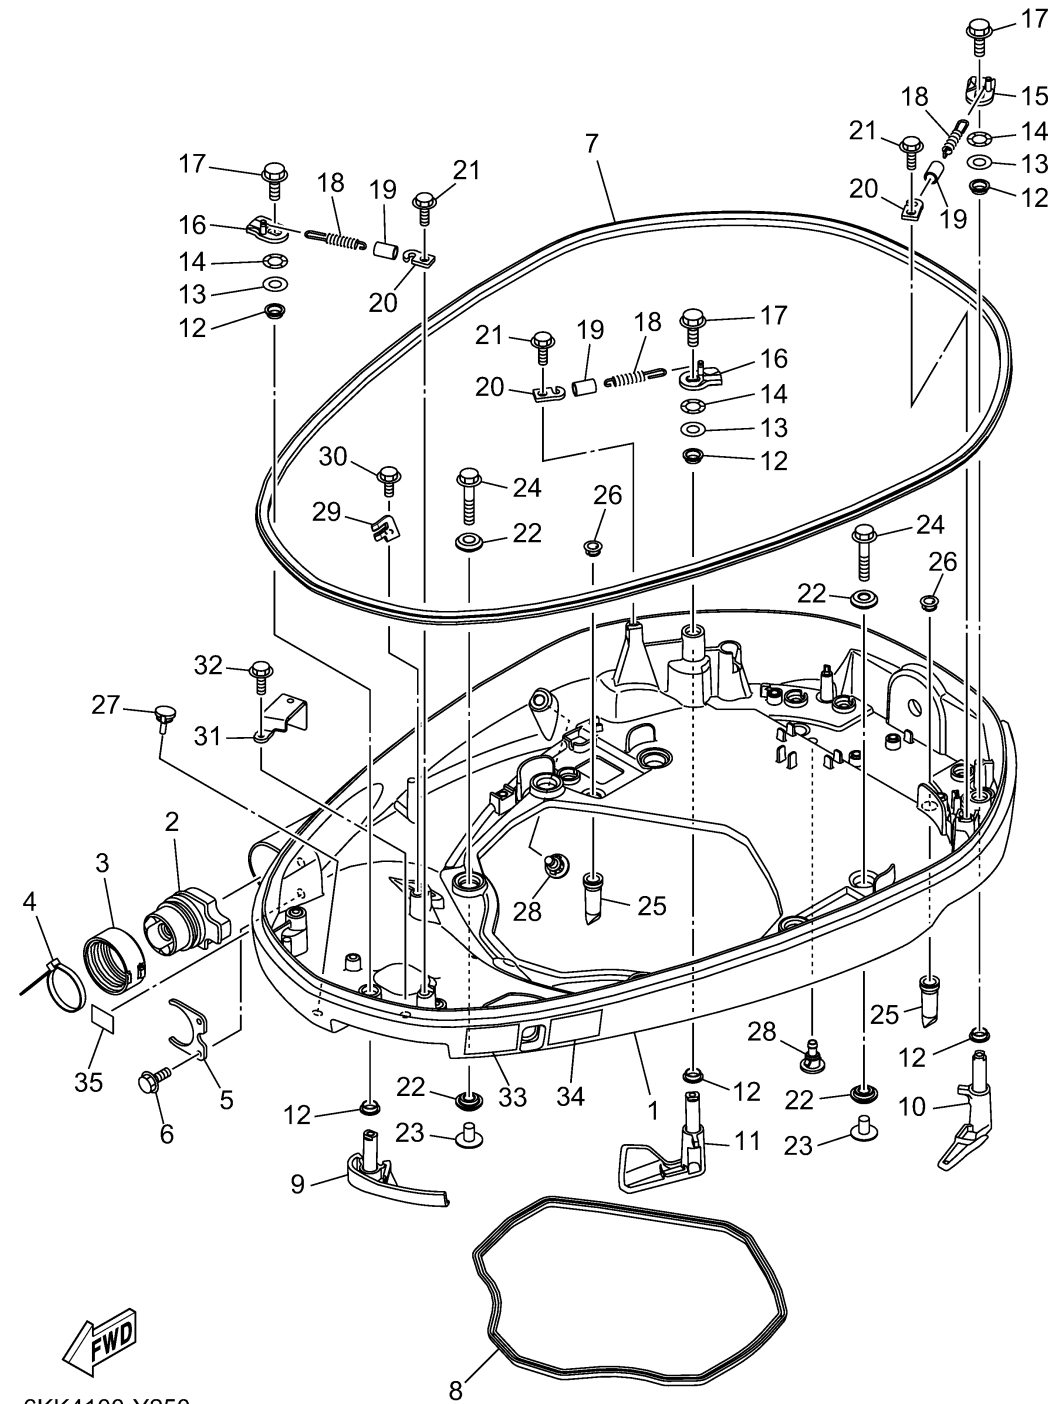

BOTTOM COWLING 1

Ref No.	Part Number	Description	Qty	Remarks
1	6KA-42710-00-8D	BOTTOM COWLING ASSY	1	GRAY
1	6KA-42710-00-CE	BOTTOM COWLING ASSY	0	WHITE
1	6KA-42710-00-CJ	BOTTOM COWLING ASSY	0	WARM WHITE
2	6KA-42725-01-00	GROMMET	1	
3	68F-42753-00-00	FASTNER	1	AP
4	90464-20258-00	CLAMP	1	AP
5	6CB-42761-00-00	STOPPER	1	
6	95D95-06014-00	BOLT, FLANGE DEEP RECESS	2	
7	6KA-42615-20-00	SEAL	1	
8	6CB-42716-01-00	RUBBER SEAL 1	1	
9	6KA-42815-00-8D	LEVER, CLAMP 1	1	GRAY
9	6KA-42815-00-CE	LEVER, CLAMP 1	0	WHITE
9	6KA-42815-00-CJ	LEVER, CLAMP 1	0	WARM WHITE
10	6KA-42816-00-CJ	LEVER, CLAMP 2	0	WARM WHITE
10	6KA-42816-00-8D	LEVER, CLAMP 2	1	GRAY
10	6KA-42816-00-CE	LEVER, CLAMP 2	0	WHITE
11	6KA-42817-00-8D	LEVER, CLAMP 3	1	GRAY
11	6KA-42817-00-CE	LEVER, CLAMP 3	0	WHITE
11	6KA-42817-00-CJ	LEVER, CLAMP 3	0	WARM WHITE
12	90386-15M73-00	BUSH	6	

CONTINUED ON NEXT FRAME >

BOTTOM COWLING 1

6KK4100-Y250

Ref No.	Part Number	Description	Qty	Remarks
13	90201-156J2-00	WASHER, PLATE	3	
14	90206-15M18-00	WASHER, WAVE	3	
15	6CB-42818-00-00	LEVER, CLAMP 4	1	
16	6CB-42819-00-00	LEVER, CLAMP 5	2	
17	95D95-08012-00	BOLT, FLANGE DEEP RECESS	3	
18	90506-22001-00	SPRING, TENSION	3	
19	90445-15M03-00	HOSE (L23)	3	
20	66T-43144-00-00	HOOK, SPRING	3	
21	95D95-06012-00	BOLT, FLANGE DEEP RECESS	3	
22	90480-22M81-00	GROMMET	12	
23	90387-08M37-00	COLLAR	6	
24	90119-08187-00	BOLT, WITH WASHER	6	
25	6DA-42717-01-00	RUBBER, SEAL 2	4	
26	6DA-42384-00-00	SEAL, CAP	4	
27	6H4-42748-01-00	GROMMET	1	
28	6P2-44391-00-00	NIPPLE, HOSE	2	
29	6ML-42766-00-00	BRACKET 2	1	
30	95D95-06012-00	BOLT, FLANGE DEEP RECESS	1	
31	6CB-42756-00-00	STAY, CLAMP	1	
32	95D95-06012-00	BOLT, FLANGE DEEP RECESS	1	

CONTINUED ON NEXT FRAME >

BOTTOM COWLING 1

Ref No.	Part Number	Description	Qty	Remarks
33	6EE-42794-41-00	LABEL, WARNING (GENERAL)	1	
34	6EE-42794-51-00	LABEL, WARNING (GENERAL)	1	
35	6AH-81996-01-00	MARK	1	