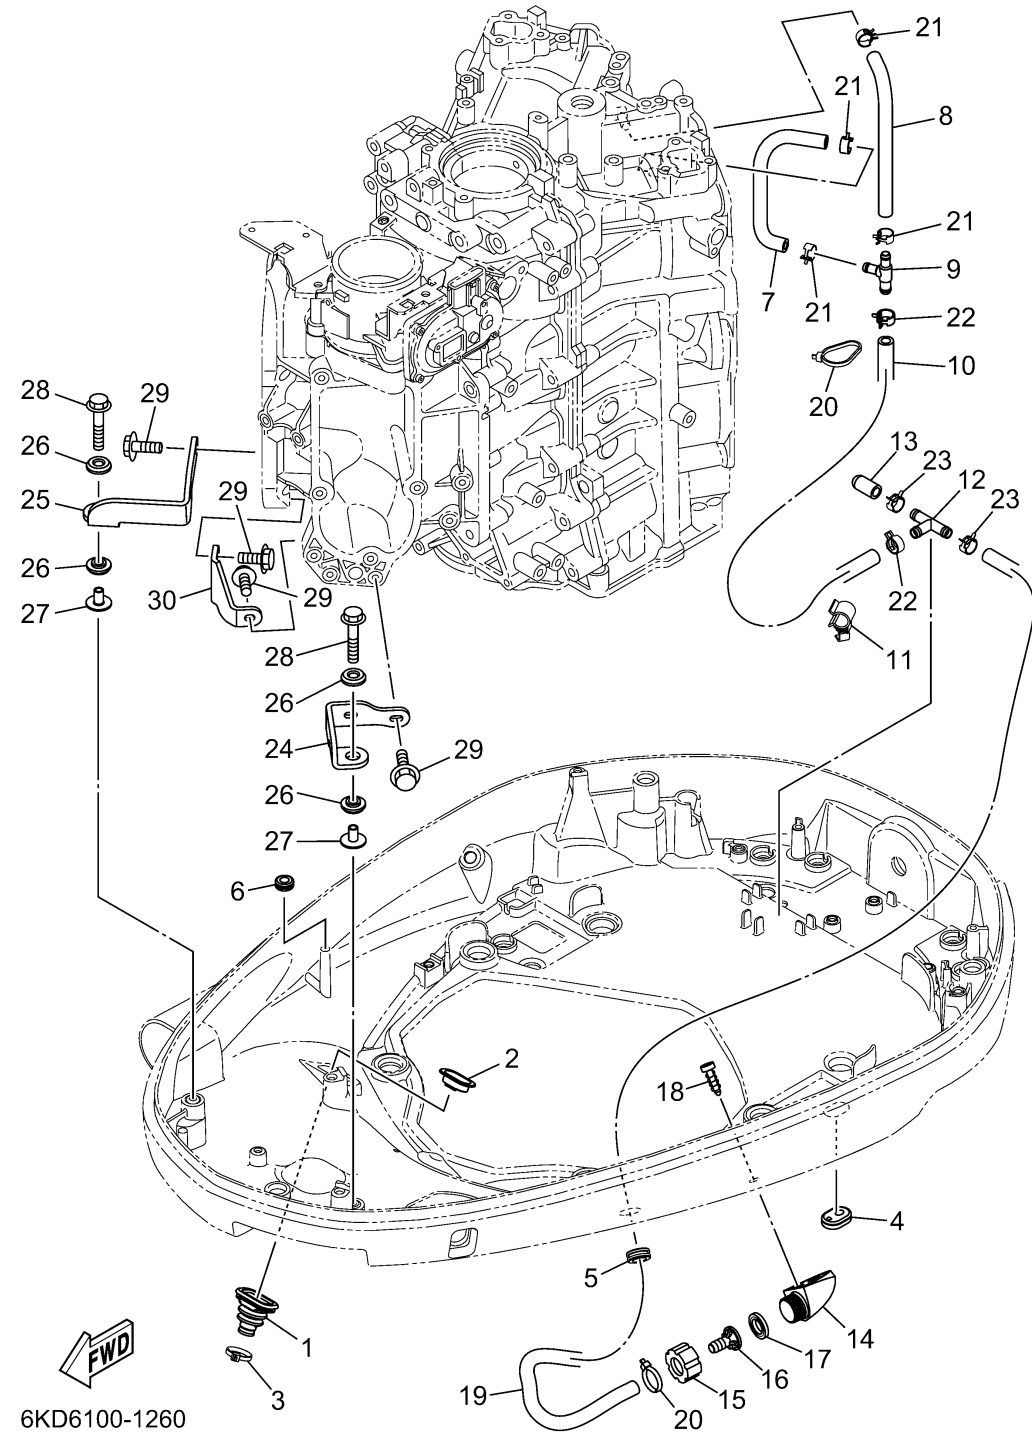

BOTTOM COWLING 2

Ref No.	Part Number	Description	Qty	Remarks
1	6BG-42724-01-00	GROMMET	1	
2	6BG-42384-00-00	SEAL, CAP	1	
3	90465-11M10-00	CLAMP	1	
4	6KA-42727-00-00	GROMMET	1	
5	90480-19031-00	GROMMET	1	
6	90480-13163-00	GROMMET	1	
7	6CB-24315-00-00	PIPE 5	1	
8	90445-14021-00	HOSE (L185)	1	
9	6AW-42169-00-00	JOINT	1	
10	6KA-13582-00-00	PIPE	1	
11	90464-16017-00	CLAMP	1	
12	90413-10001-00	WAY 3	1	
13	6KA-13587-00-00	CAP, JOINT	1	
14	6AW-12572-00-00	ADAPTER	1	
15	6R3-12581-10-00	JOINT, HOSE 1	1	
16	6AW-12582-00-00	JOINT, HOSE 2	1	
17	6R3-12583-10-00	GASKET, HOSE JOINT	1	
18	97780-60520-00	SCREW, TAPPING	2	
19	6KA-42541-00-00	PIPE 1	1	
20	90465-11M10-00	CLAMP	2	

CONTINUED ON NEXT FRAME >

BOTTOM COWLING 2

Ref No.	Part Number	Description	Qty	Remarks
21	90467-130A5-00	CLIP	4	
22	90467-140A8-00	CLIP	2	
23	90467-140A9-00	CLIP	2	
24	6CB-42643-00-00	PLATE, CLAMP	1	
25	6CB-42644-00-00	PLATE, CLAMP 2	1	
26	90480-14029-00	GROMMET	4	
27	90387-06M03-00	COLLAR	2	
28	90119-06291-00	BOLT, WITH WASHER	2	
29	90105-06039-00	BOLT, FLANGE	6	
30	6CB-42744-00-00	STAY	1	