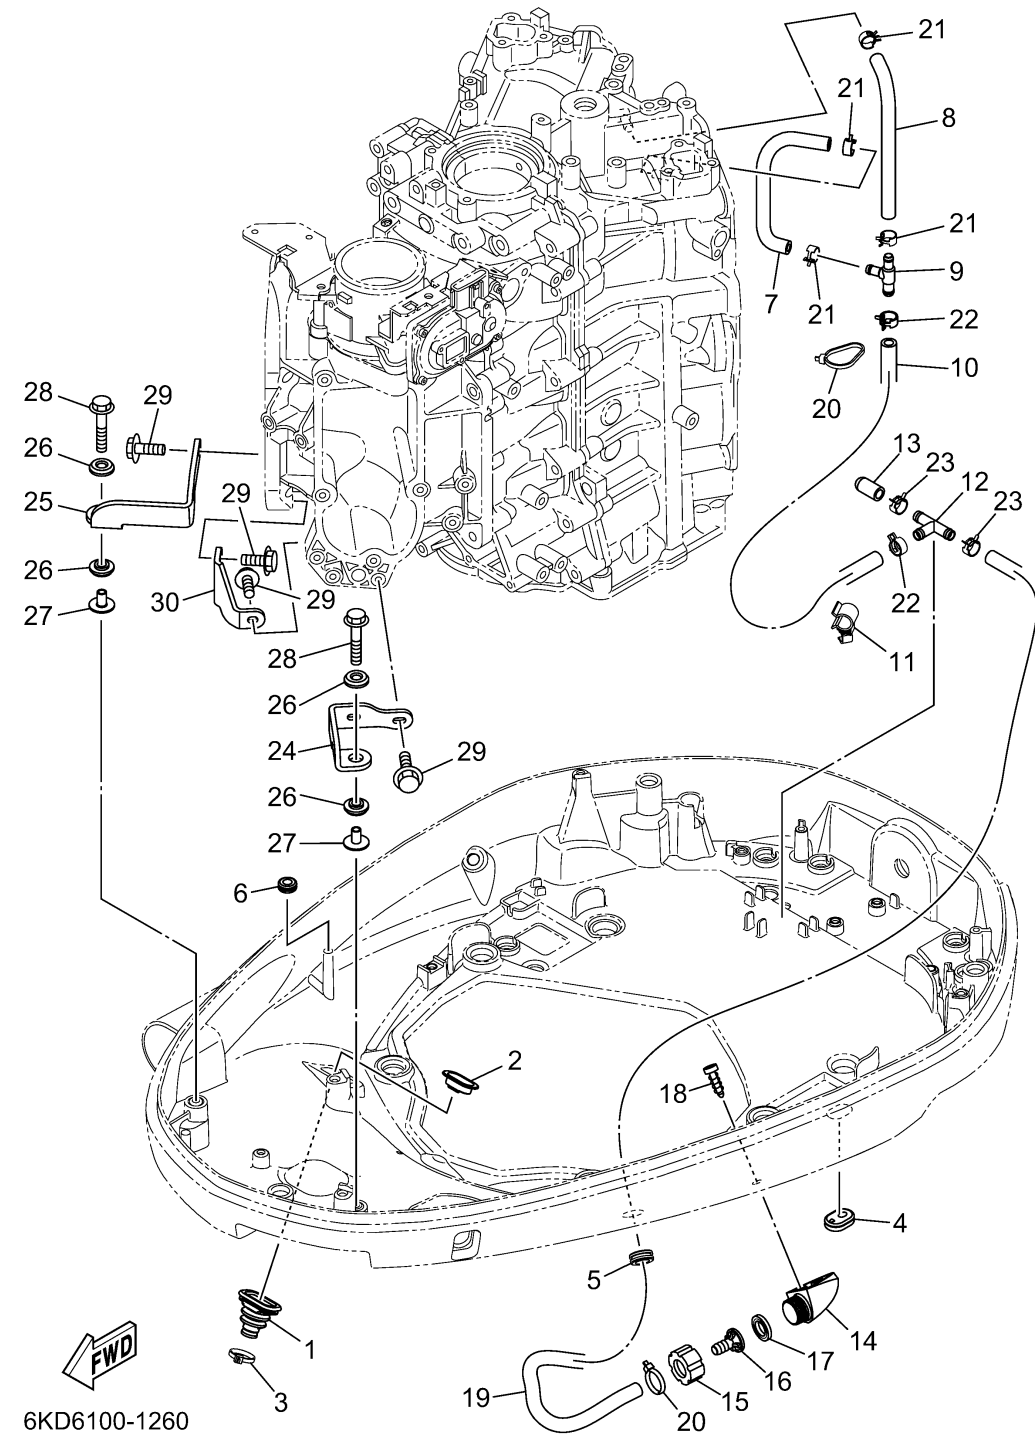

BOTTOM COWLING 2

Ref No.	Part Number	Description	Qty	Remarks
1	6BG-42724-01-00	GROMMET	1	
2	6BG-42384-00-00	SEAL, CAP	1	
3	90465-11M10-00	CLAMP	1	
4	6KA-42727-00-00	GROMMET	1	
5	90480-19031-00	GROMMET	1	
6	90480-13163-00	GROMMET	1	
7	6CB-24315-00-00	PIPE 5	1	
8	90445-14021-00	HOSE (L185)	1	
9	6AW-42169-00-00	JOINT	1	
10	6KA-13582-00-00	PIPE	1	
11	90464-16017-00	CLAMP	1	
12	90413-10001-00	WAY 3	1	
13	6KA-13587-00-00	CAP, JOINT	1	
14	6AW-12572-00-00	ADAPTER	1	
15	6R3-12581-10-00	JOINT, HOSE 1	1	
16	6AW-12582-00-00	JOINT, HOSE 2	1	
17	6R3-12583-10-00	GASKET, HOSE JOINT	1	
18	97780-60520-00	SCREW, TAPPING	2	
19	6KA-42541-00-00	PIPE 1	1	
20	90465-11M10-00	CLAMP	2	

CONTINUED ON NEXT FRAME >

BOTTOM COWLING 2

Ref No.	Part Number	Description	Qty	Remarks
21	90467-130A5-00	CLIP	4	
22	90467-140A8-00	CLIP	2	
23	90467-140A9-00	CLIP	2	
24	6CB-42643-00-00	PLATE, CLAMP	1	
25	6CB-42644-00-00	PLATE, CLAMP 2	1	
26	90480-14029-00	GROMMET	4	
27	90387-06M03-00	COLLAR	2	
28	90119-06291-00	BOLT, WITH WASHER	2	
29	90105-06039-00	BOLT, FLANGE	6	
30	6CB-42744-00-00	STAY	1	