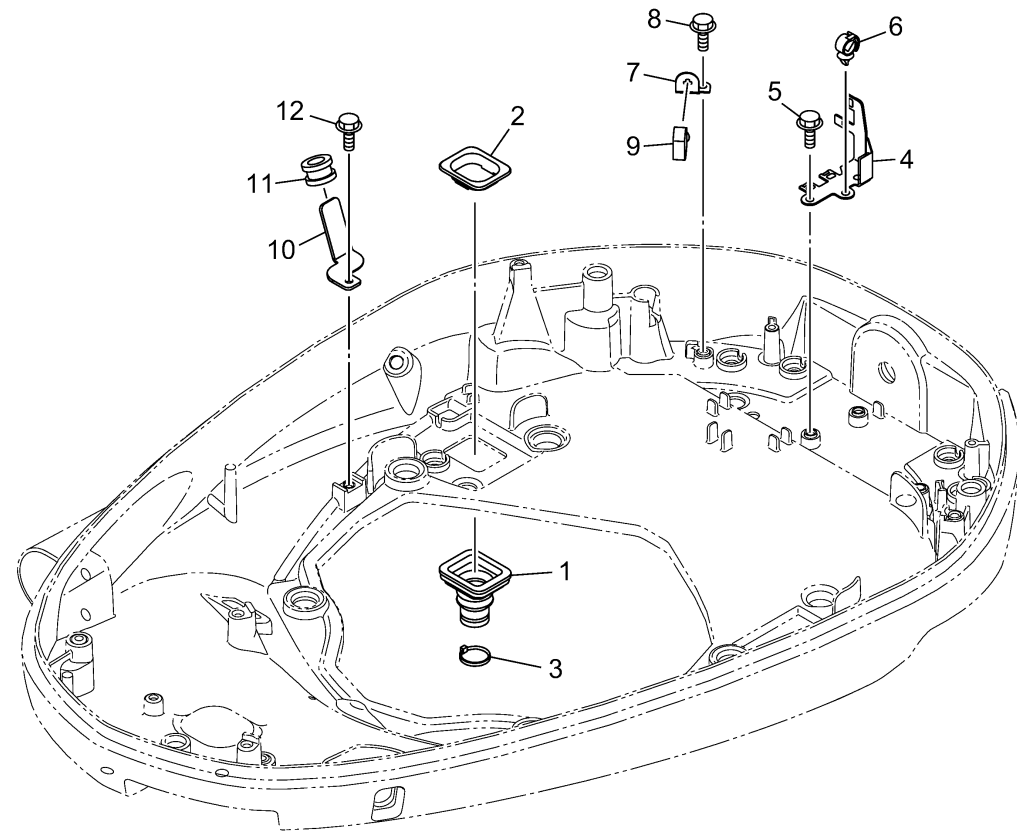

BOTTOM COWLING 4

Ref No.	Part Number	Description	Qty	Remarks
1	6GR-42724-01-00	GROMMET	1	
2	6GR-42384-00-00	SEAL, CAP	1	
3	90465-11M59-00	CLAMP	1	
4	6KA-8257V-01-00	PLATE, CONNECTOR	1	
5	95D95-06012-00	BOLT, FLANGE DEEP RECESS	2	
6	90464-13249-00	CLAMP	1	
7	63P-42756-00-00	STAY, CLAMP	1	
8	95D95-06012-00	BOLT, FLANGE DEEP RECESS	1	
9	90464-20181-00	CLAMP	1	
10	6KA-42811-00-00	STAY	1	
11	90480-24003-00	GROMMET	1	
12	95D95-06012-00	BOLT, FLANGE DEEP RECESS	1	

6KD6100-1280